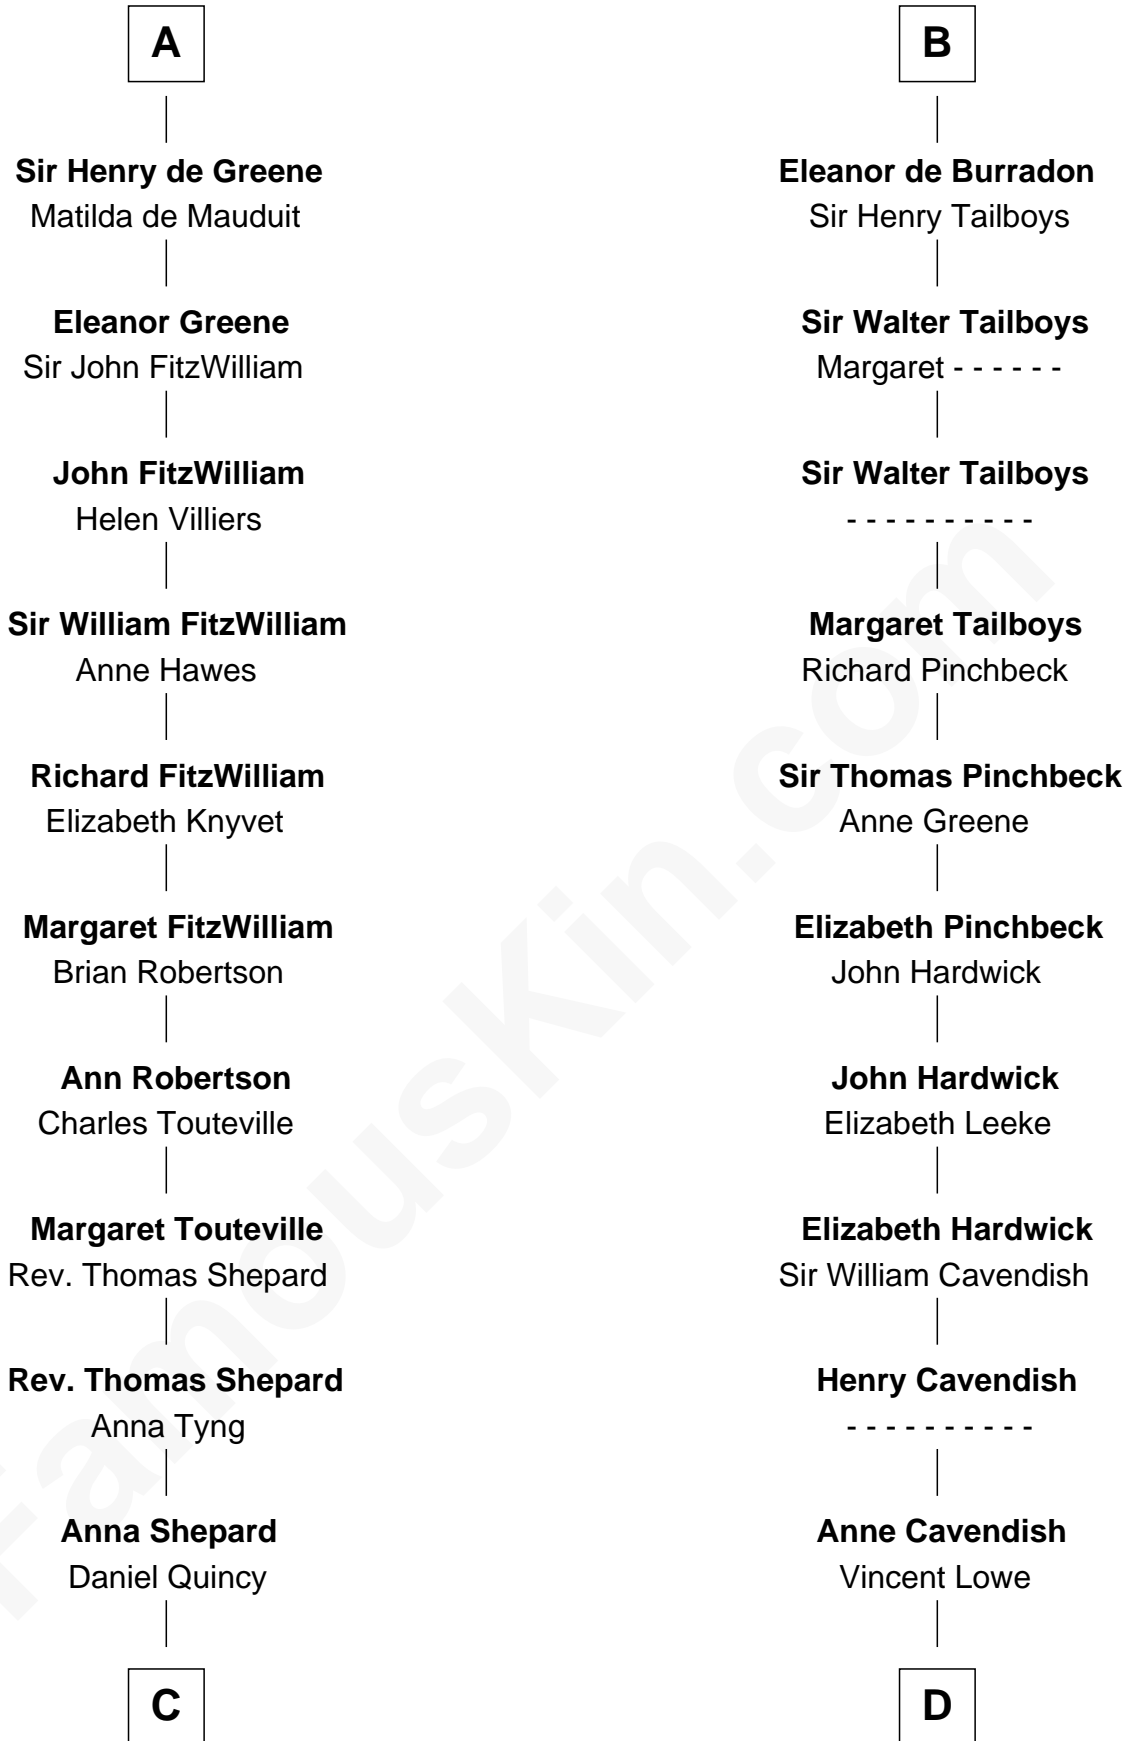

**FamousKin.com**  
**Relationship Chart of**  
**John Quincy Adams**  
*6th U.S. President*

**20th cousin 1 time removed of**  
**Charles Carroll**  
*Signer of the Declaration of Independence*

**Walter of Salisbury**

**C**

**Col John Quincy**  
Elizabeth Norton

**Elizabeth Quincy**  
Rev. William Smith

**Abigail Quincy Smith**  
John Adams

**John Quincy Adams**  
*6th U.S. President*

**D**

**Jane Lowe**  
Col. Henry Sewall