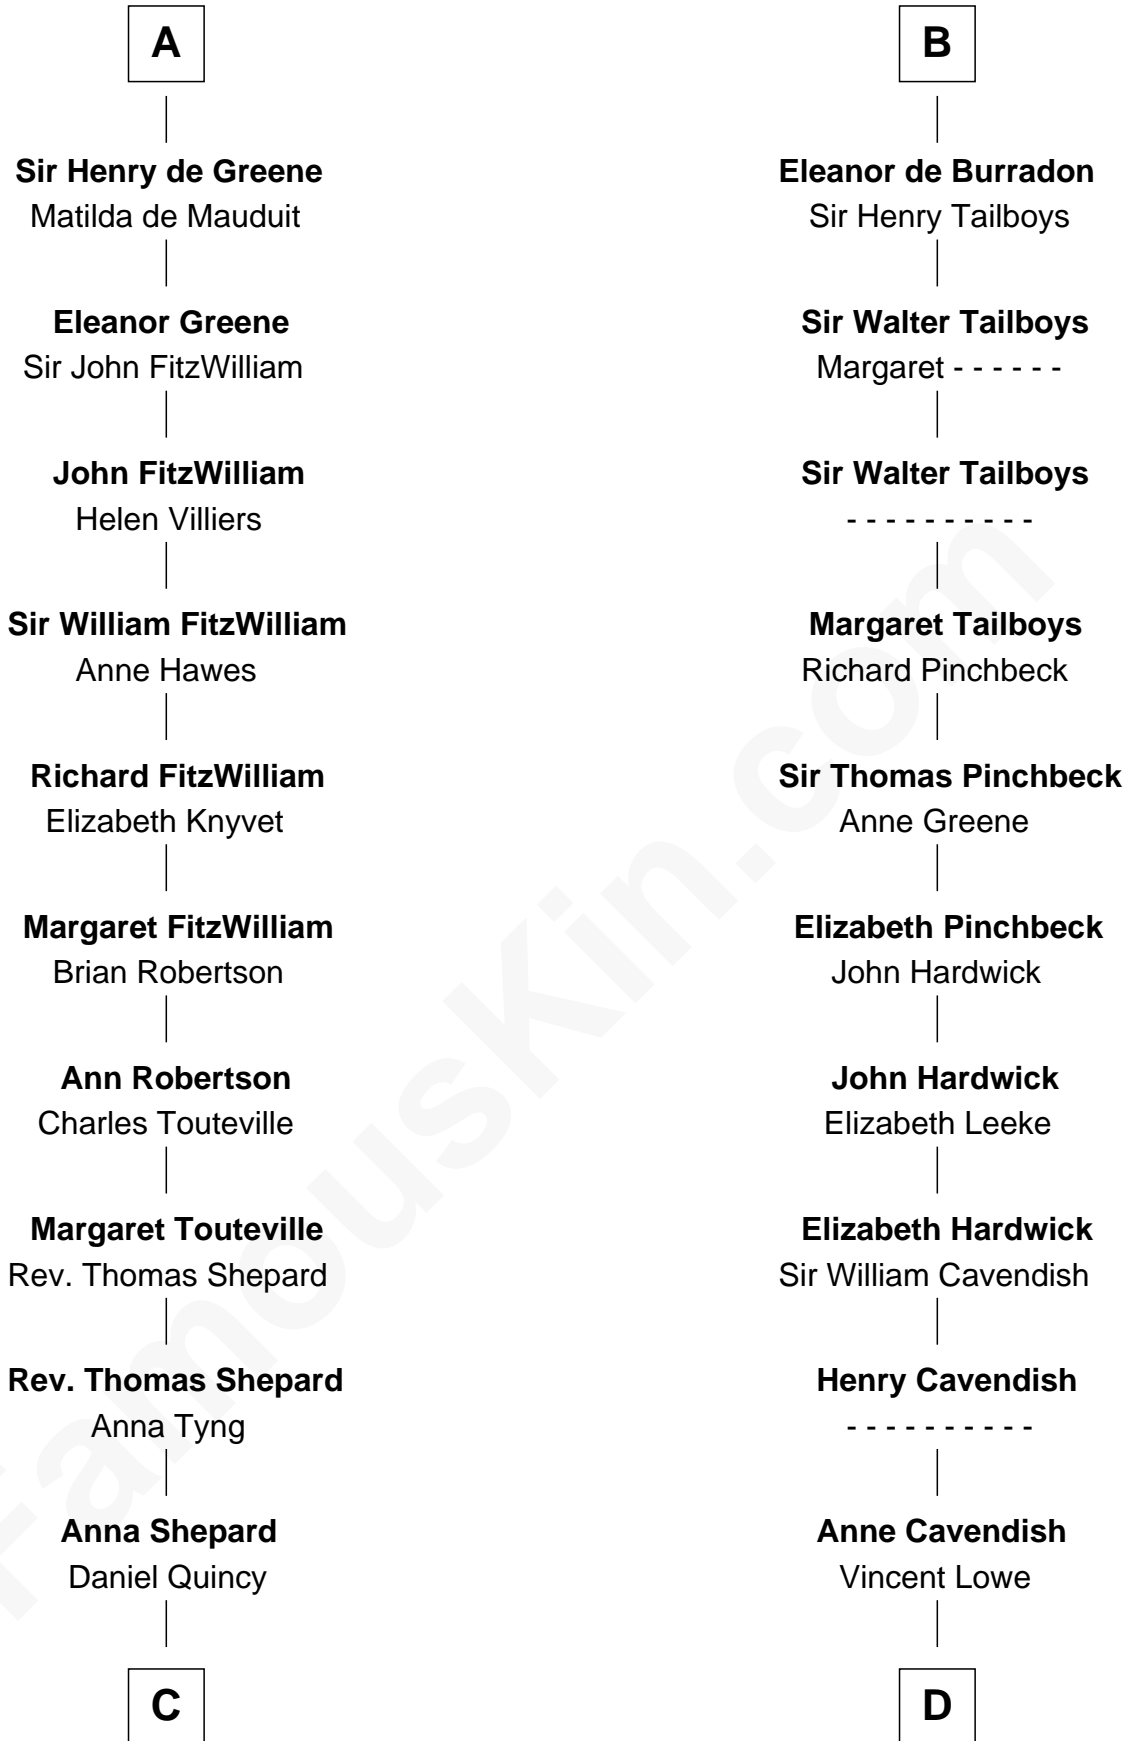

FamousKin.com
Relationship Chart of
John Quincy Adams
6th U.S. President

20th cousin 1 time removed of

Charles Carroll
Signer of the Declaration of Independence

C

Col John Quincy
Elizabeth Norton

Elizabeth Quincy
Rev. William Smith

Abigail Quincy Smith
John Adams

John Quincy Adams
6th U.S. President

D

Jane Lowe
Col. Henry Sewall

Nicholas Sewall
Susanna Burgess

Jane Sewall
Clement Brooke

Elizabeth Brooke
Charles Carroll

Charles Carroll
Signer of Declaration of Independence