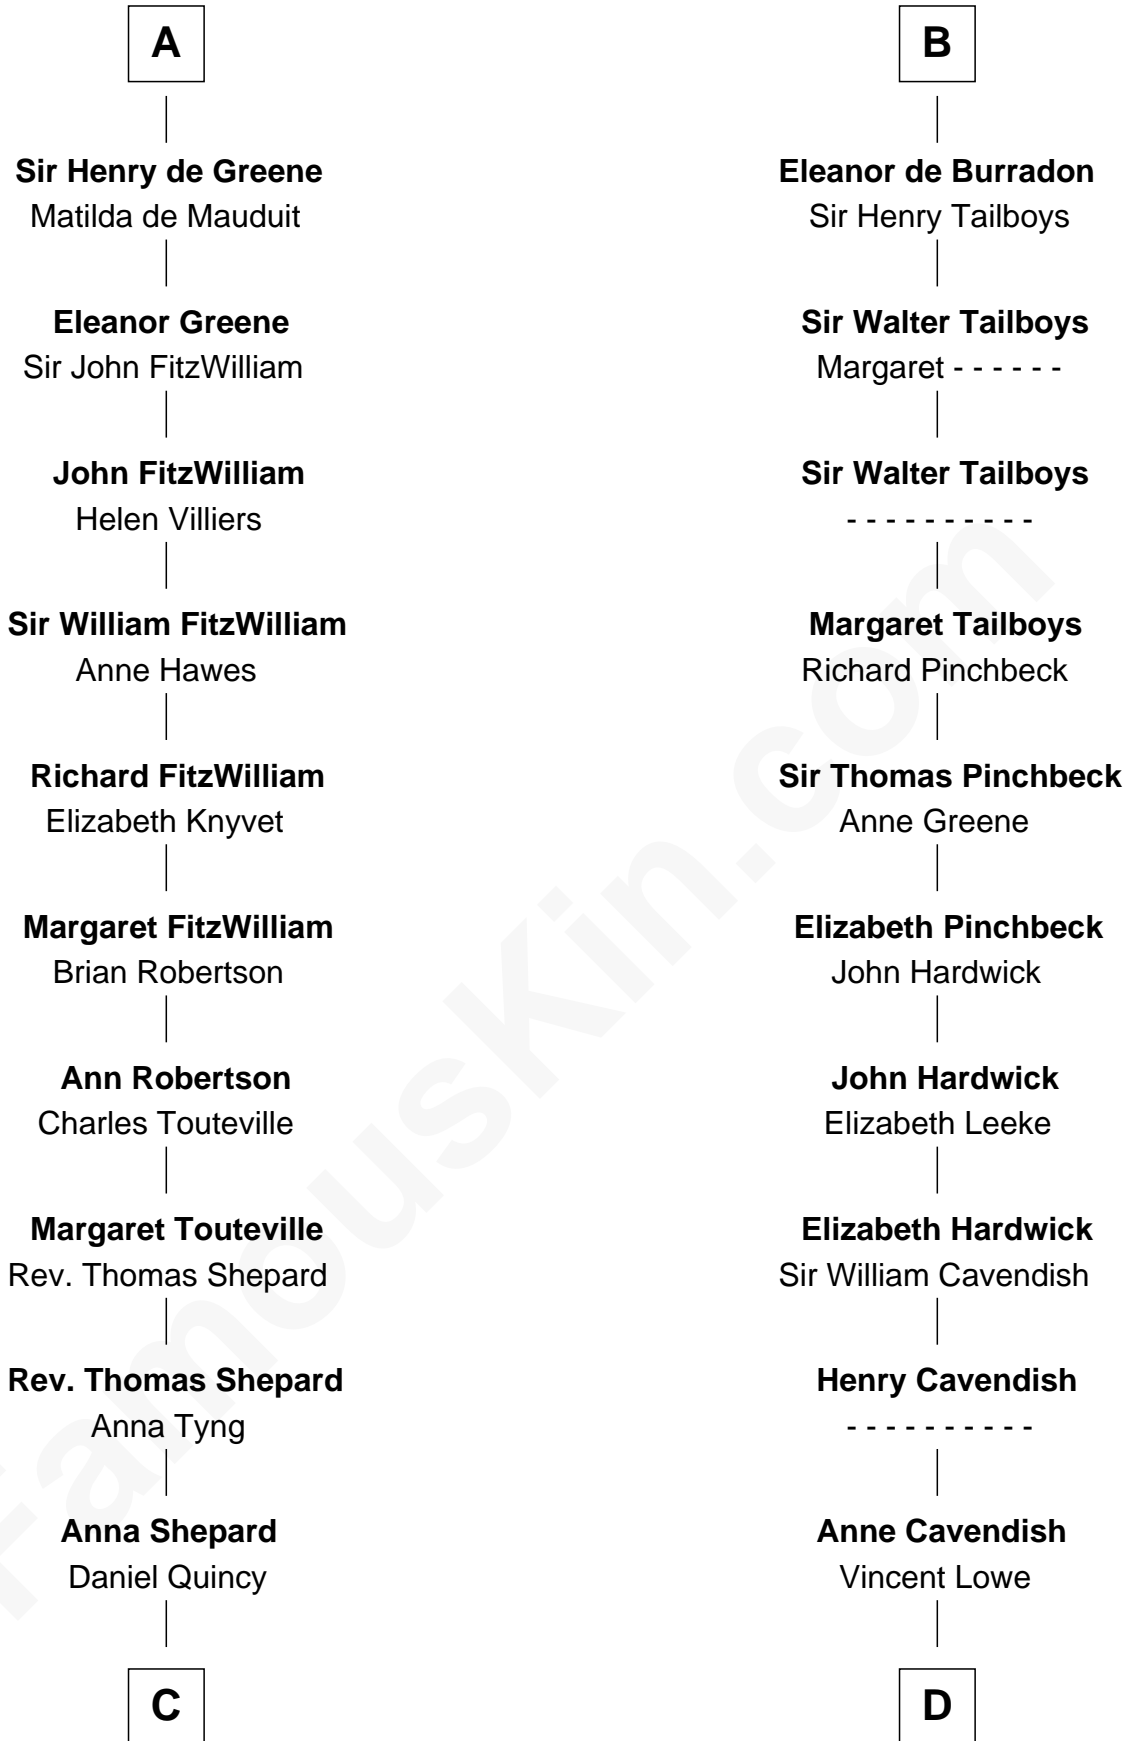

FamousKin.com
Relationship Chart of
John Quincy Adams
6th U.S. President

20th cousin 1 time removed of

Charles Carroll
Signer of the Declaration of Independence

Gilbert Fitzgilbert de Clare
 Isabel de Beaumont

C

Col John Quincy
Elizabeth Norton

Elizabeth Quincy
Rev. William Smith

Abigail Quincy Smith
John Adams

John Quincy Adams
6th U.S. President

D

Jane Lowe
Col. Henry Sewall

Nicholas Sewall
Susanna Burgess