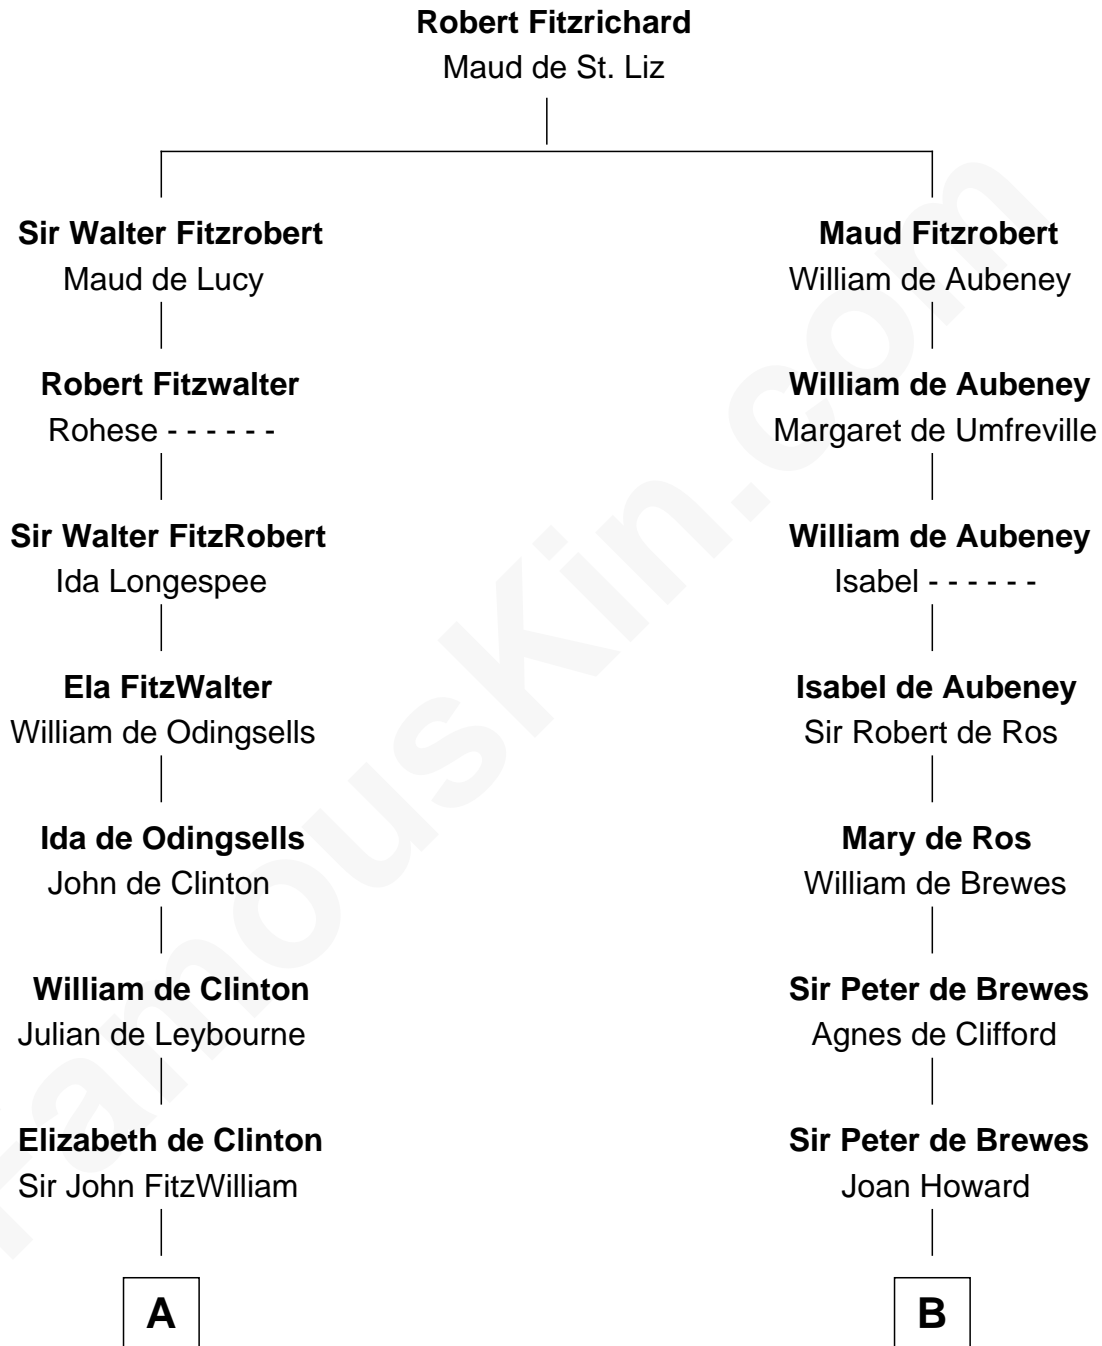

FamousKin.com

Relationship Chart of

John Quincy Adams

6th U.S. President

20th cousin of

Charles Carroll

Signer of the Declaration of Independence

C

Col John Quincy
Elizabeth Norton

Elizabeth Quincy
Rev. William Smith

Abigail Quincy Smith
John Adams

John Quincy Adams
6th U.S. President

D

Nicholas Sewall
Susanna Burgess

Jane Sewall
Clement Brooke

Elizabeth Brooke
Charles Carroll