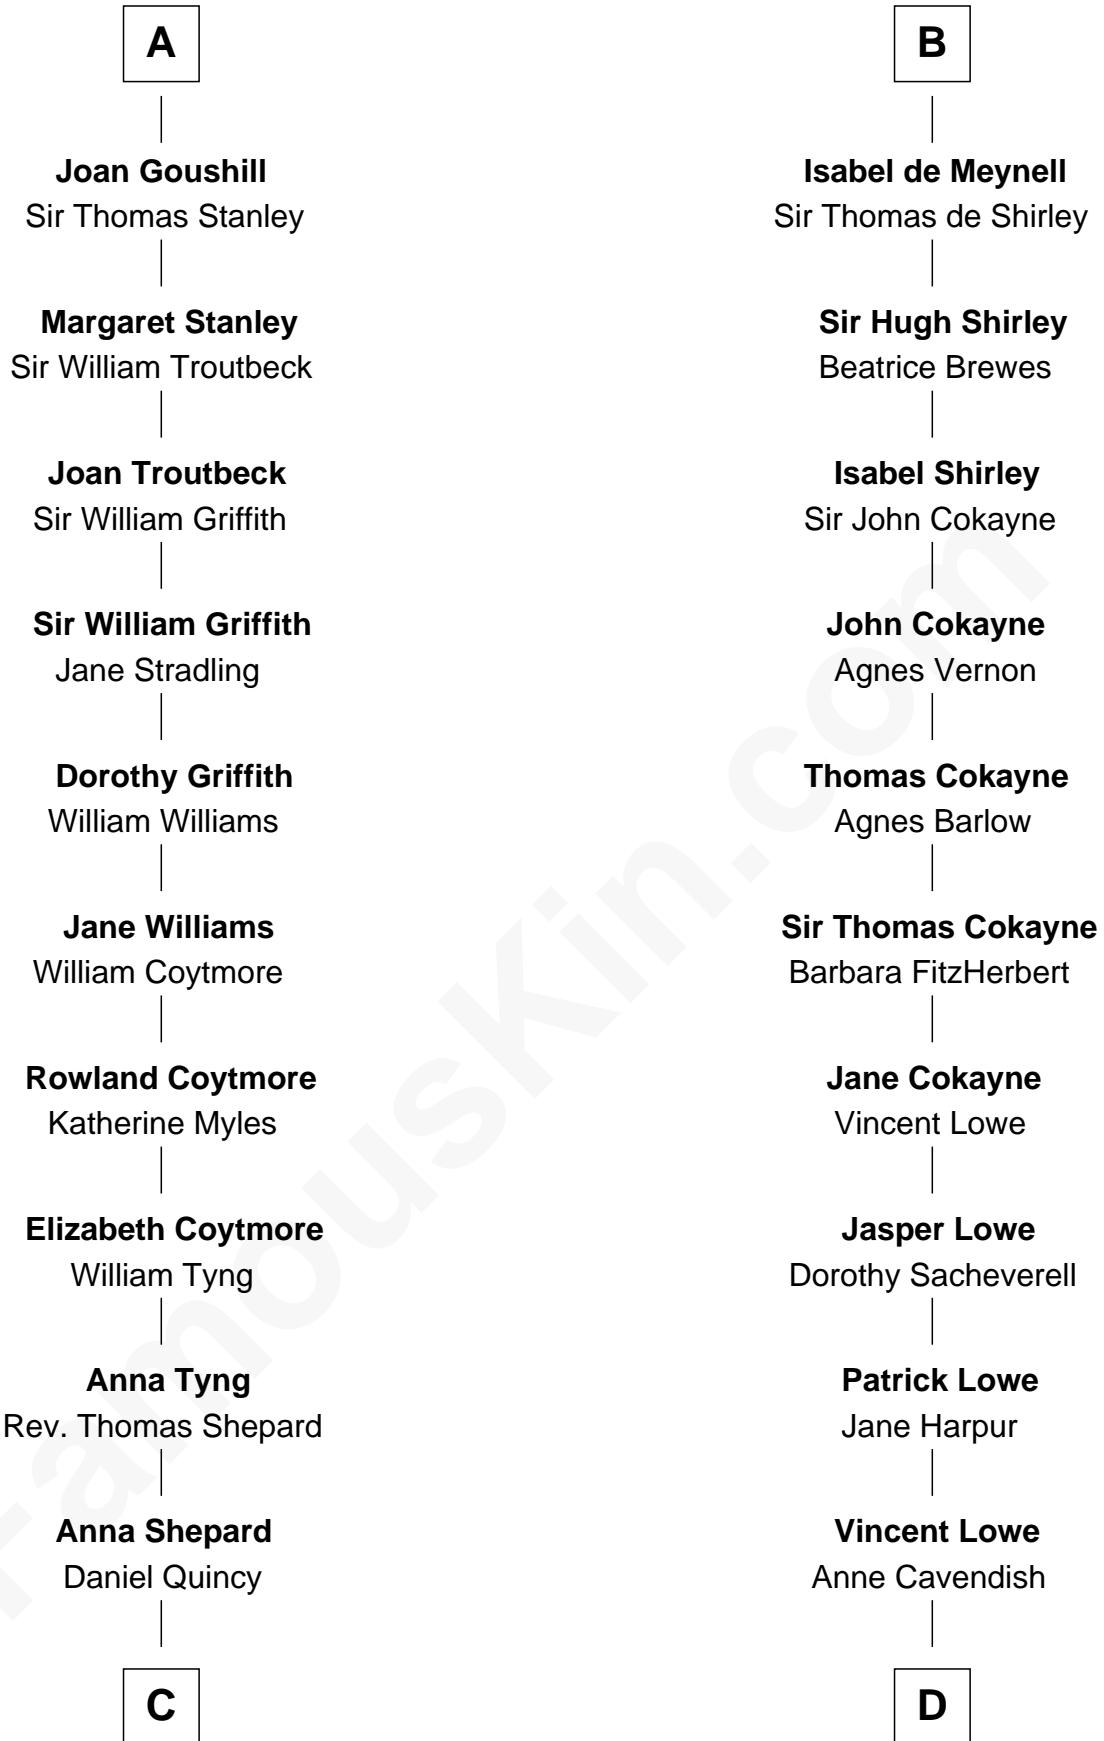

FamousKin.com
Relationship Chart of
John Quincy Adams
6th U.S. President

20th cousin 1 time removed of
Charles Carroll
Signer of the Declaration of Independence

C

Col John Quincy
Elizabeth Norton

Elizabeth Quincy
Rev. William Smith

Abigail Quincy Smith
John Adams

John Quincy Adams
6th U.S. President

D

Jane Lowe
Col. Henry Sewall

Nicholas Sewall
Susanna Burgess

Jane Sewall
Clement Brooke

Elizabeth Brooke
Charles Carroll

Charles Carroll
Signer of Declaration of Independence