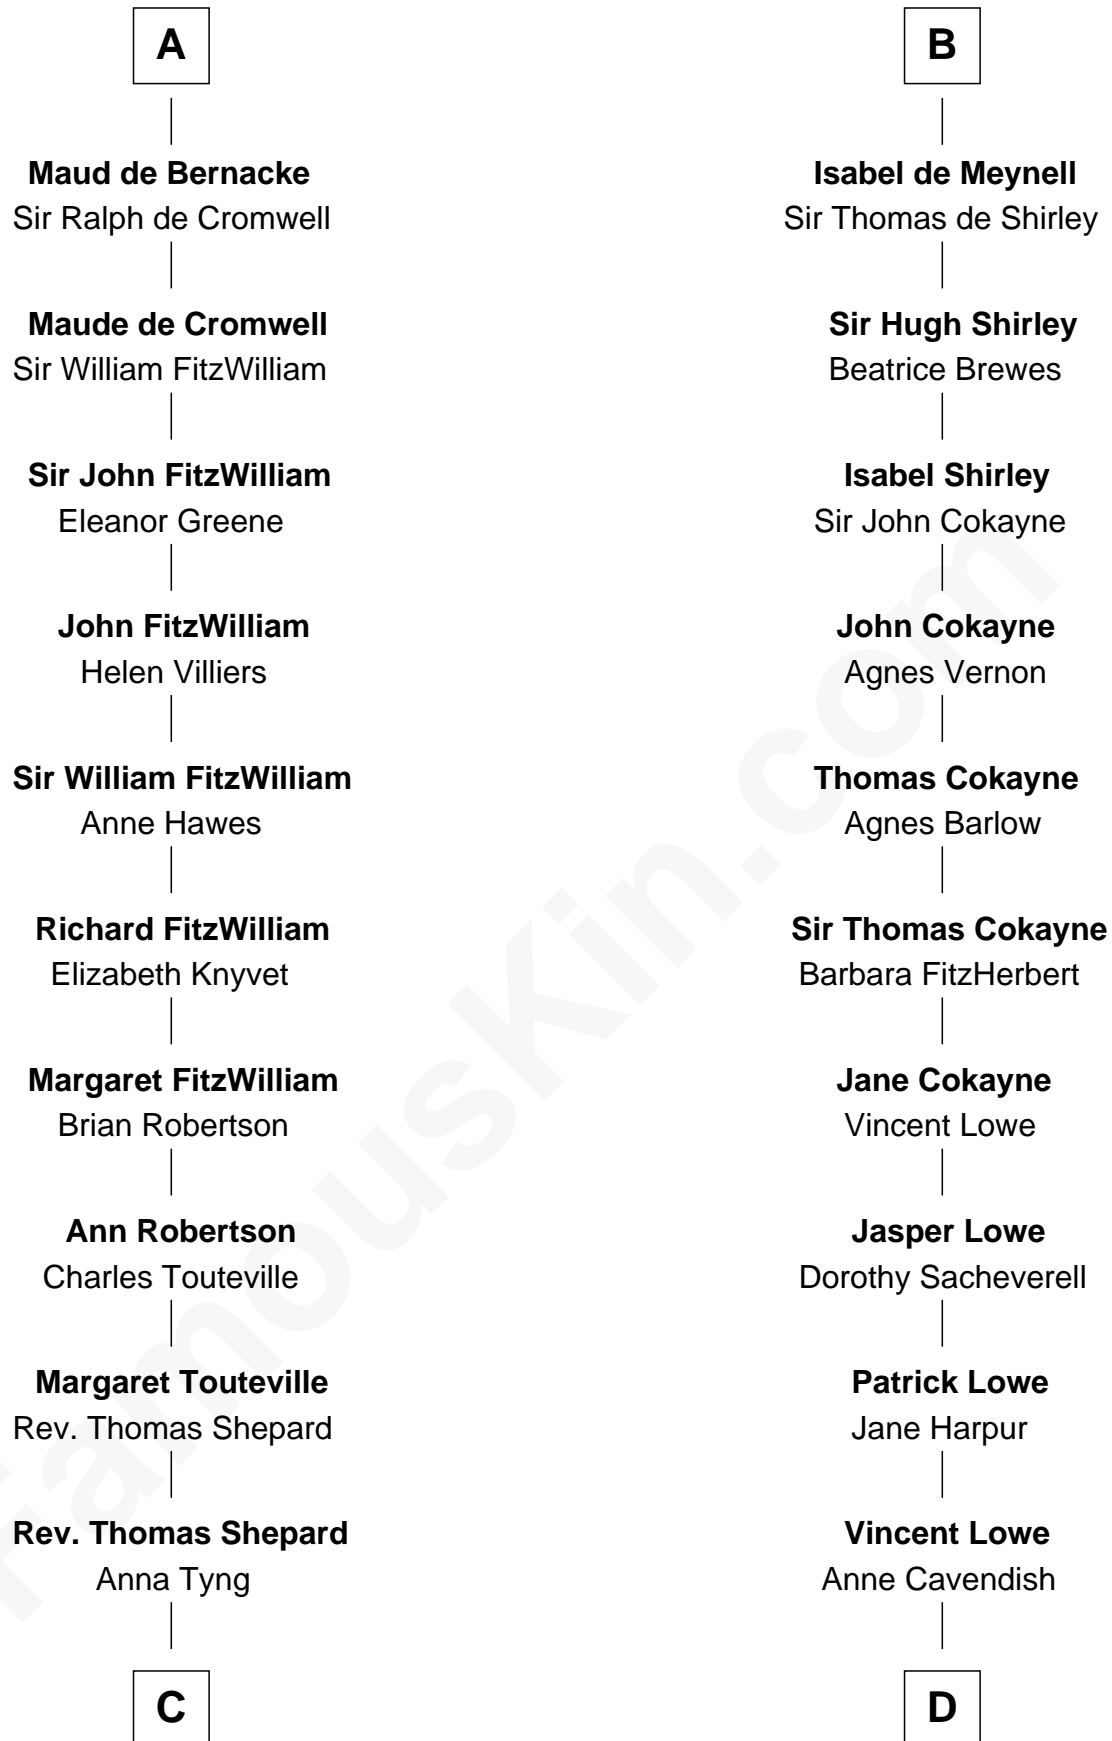

FamousKin.com

Relationship Chart of

John Quincy Adams

6th U.S. President

21st cousin of

Charles Carroll

Signer of the Declaration of Independence

C

Anna Shepard

Daniel Quincy

Col John Quincy

Elizabeth Norton

Elizabeth Quincy

Rev. William Smith

Abigail Quincy Smith

John Adams