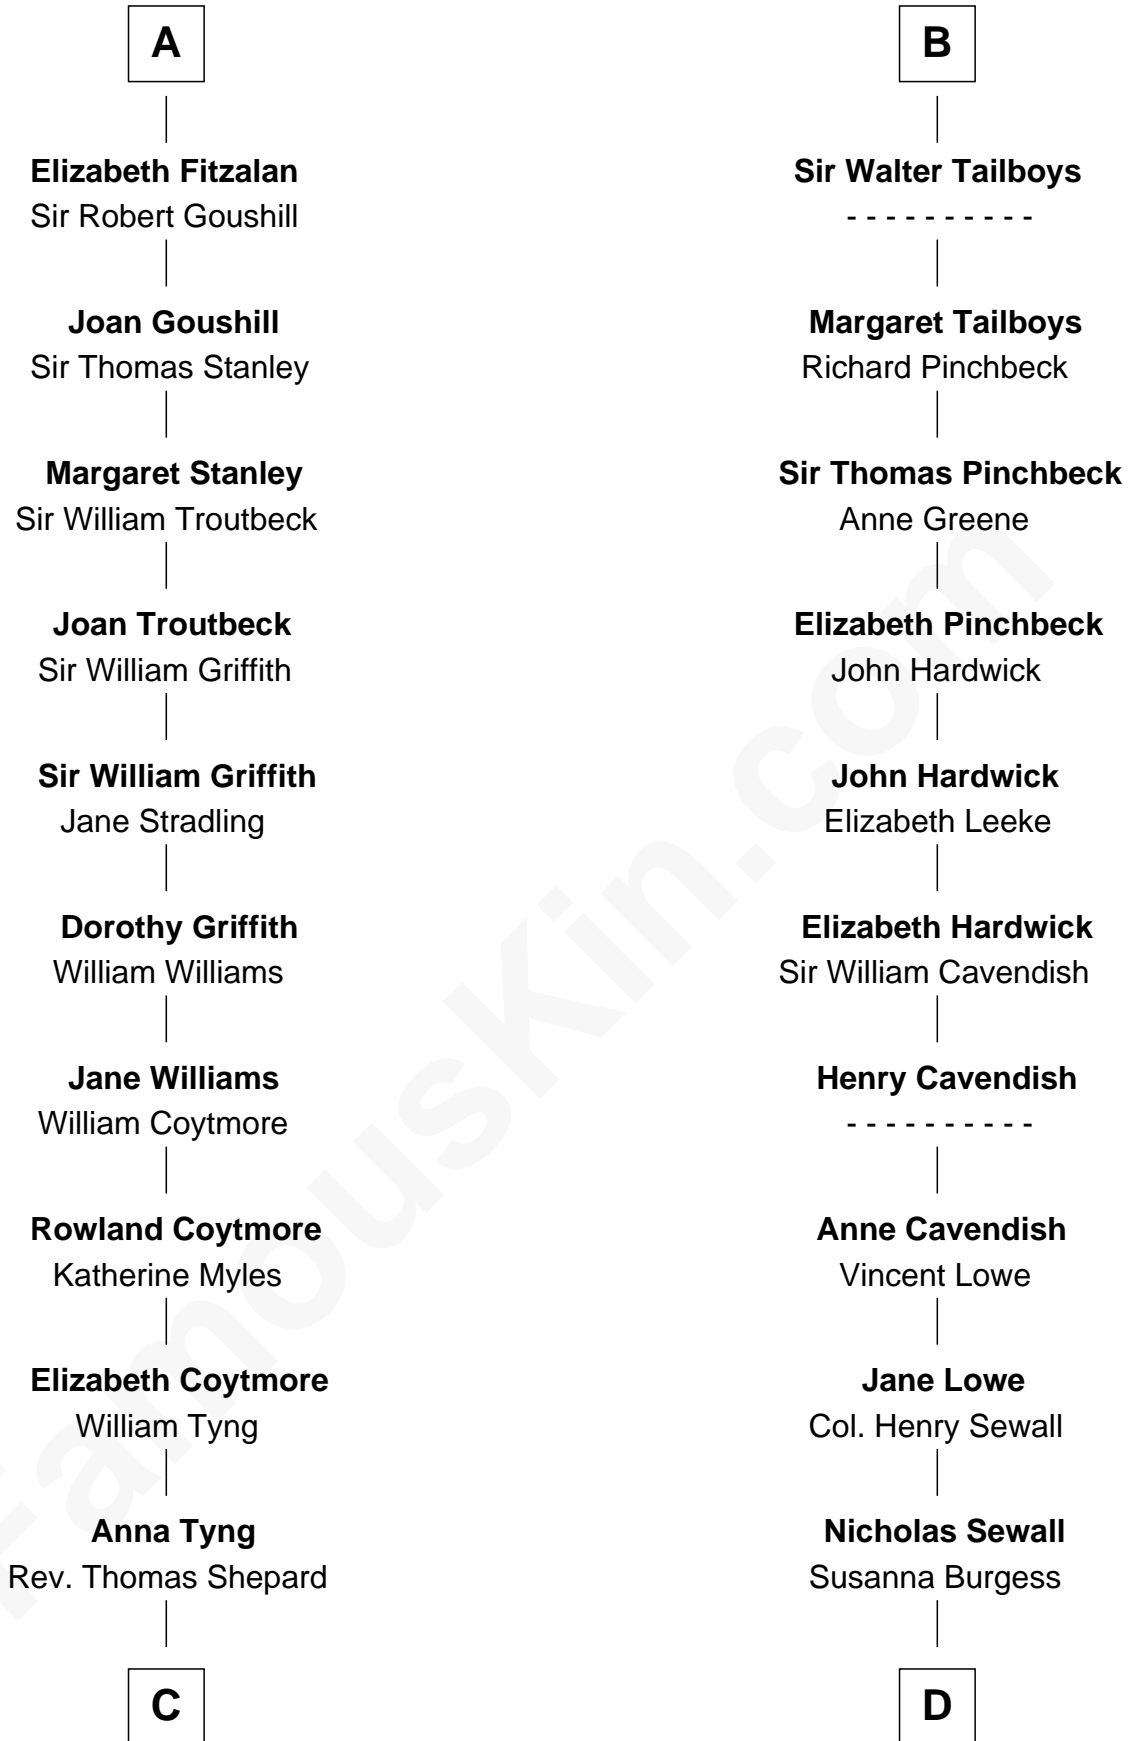

FamousKin.com
Relationship Chart of
John Quincy Adams
6th U.S. President

19th cousin 2 times removed of

Charles Carroll
Signer of the Declaration of Independence

C

Anna Shepard

Daniel Quincy

Col John Quincy

Elizabeth Norton

Elizabeth Quincy

Rev. William Smith

Abigail Quincy Smith

John Adams

John Quincy Adams

6th U.S. President

D