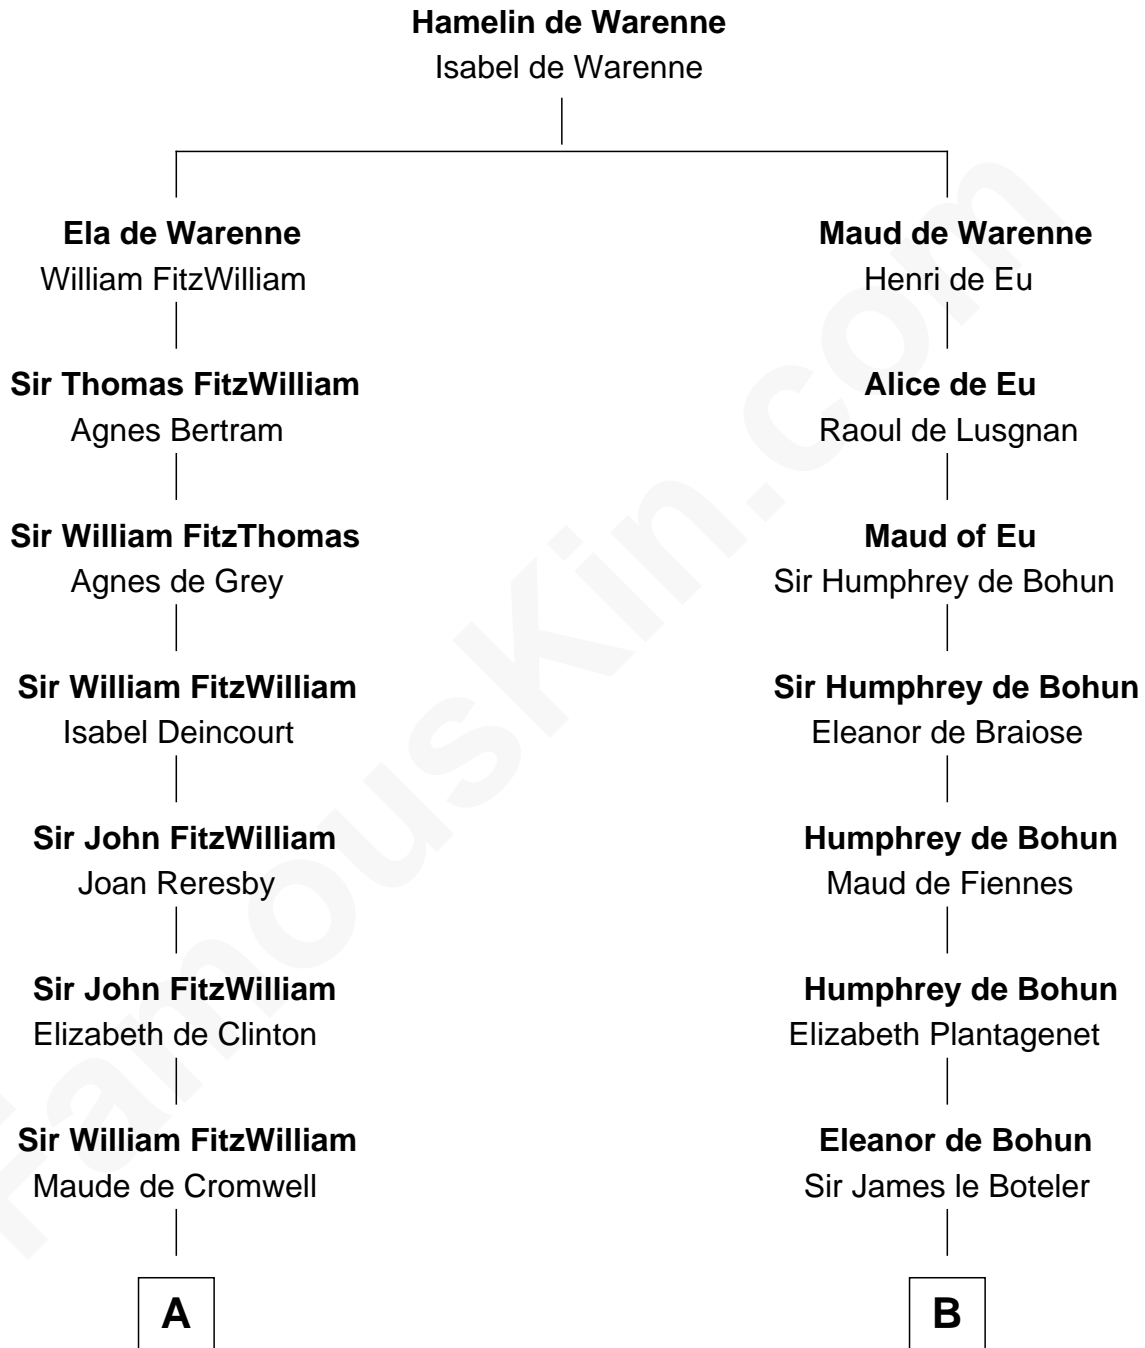

FamousKin.com
Relationship Chart of
John Quincy Adams
6th U.S. President

19th cousin 2 times removed of
Daniel Carroll
Signer of the U.S. Constitution

C

Elizabeth Quincy
Rev. William Smith

Abigail Quincy Smith
John Adams

John Quincy Adams
6th U.S. President

D

Jane Lowe
Col. Henry Sewall

Elizabeth Sewall
William Digges

Anne Digges
Henry Darnall

Eleanor Darnall
Daniel Carroll

Daniel Carroll
Signer of the U.S. Constitution