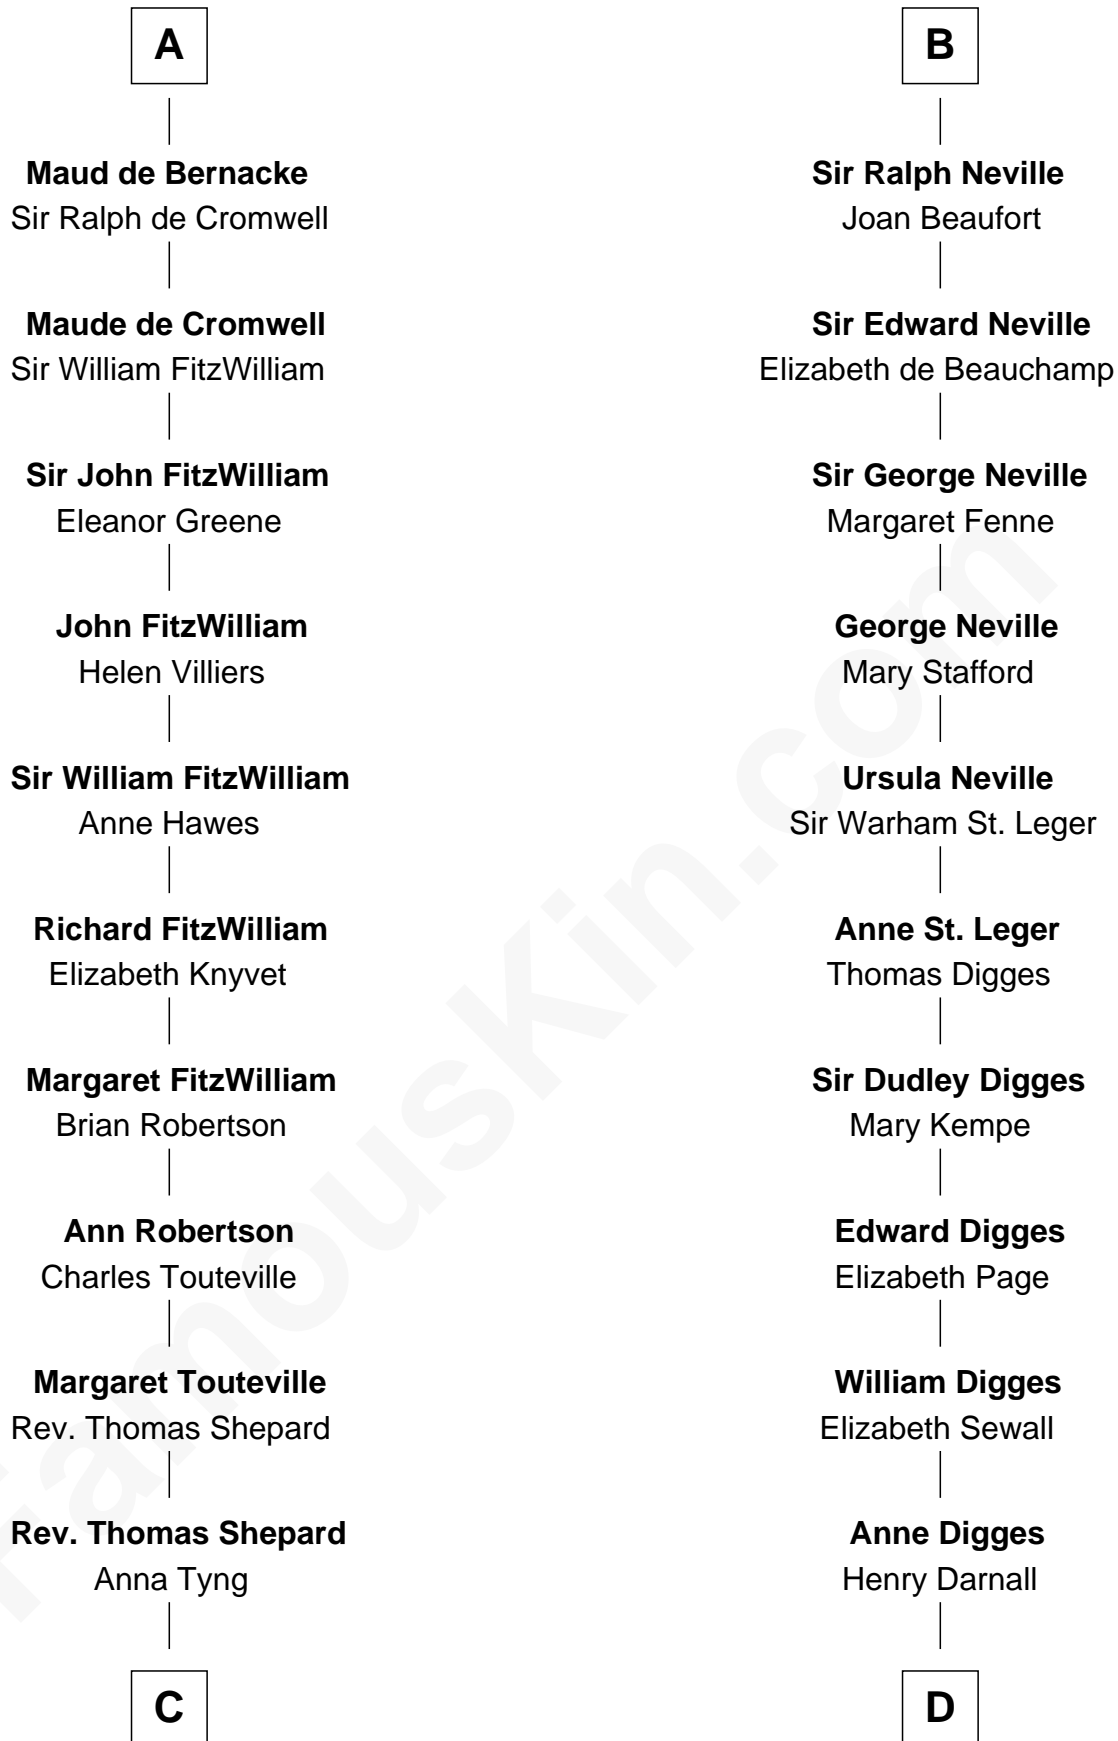

FamousKin.com
Relationship Chart of
John Quincy Adams
6th U.S. President

18th cousin 3 times removed of
Daniel Carroll
Signer of the U.S. Constitution

C

Anna Shepard

Daniel Quincy

Col John Quincy

Elizabeth Norton