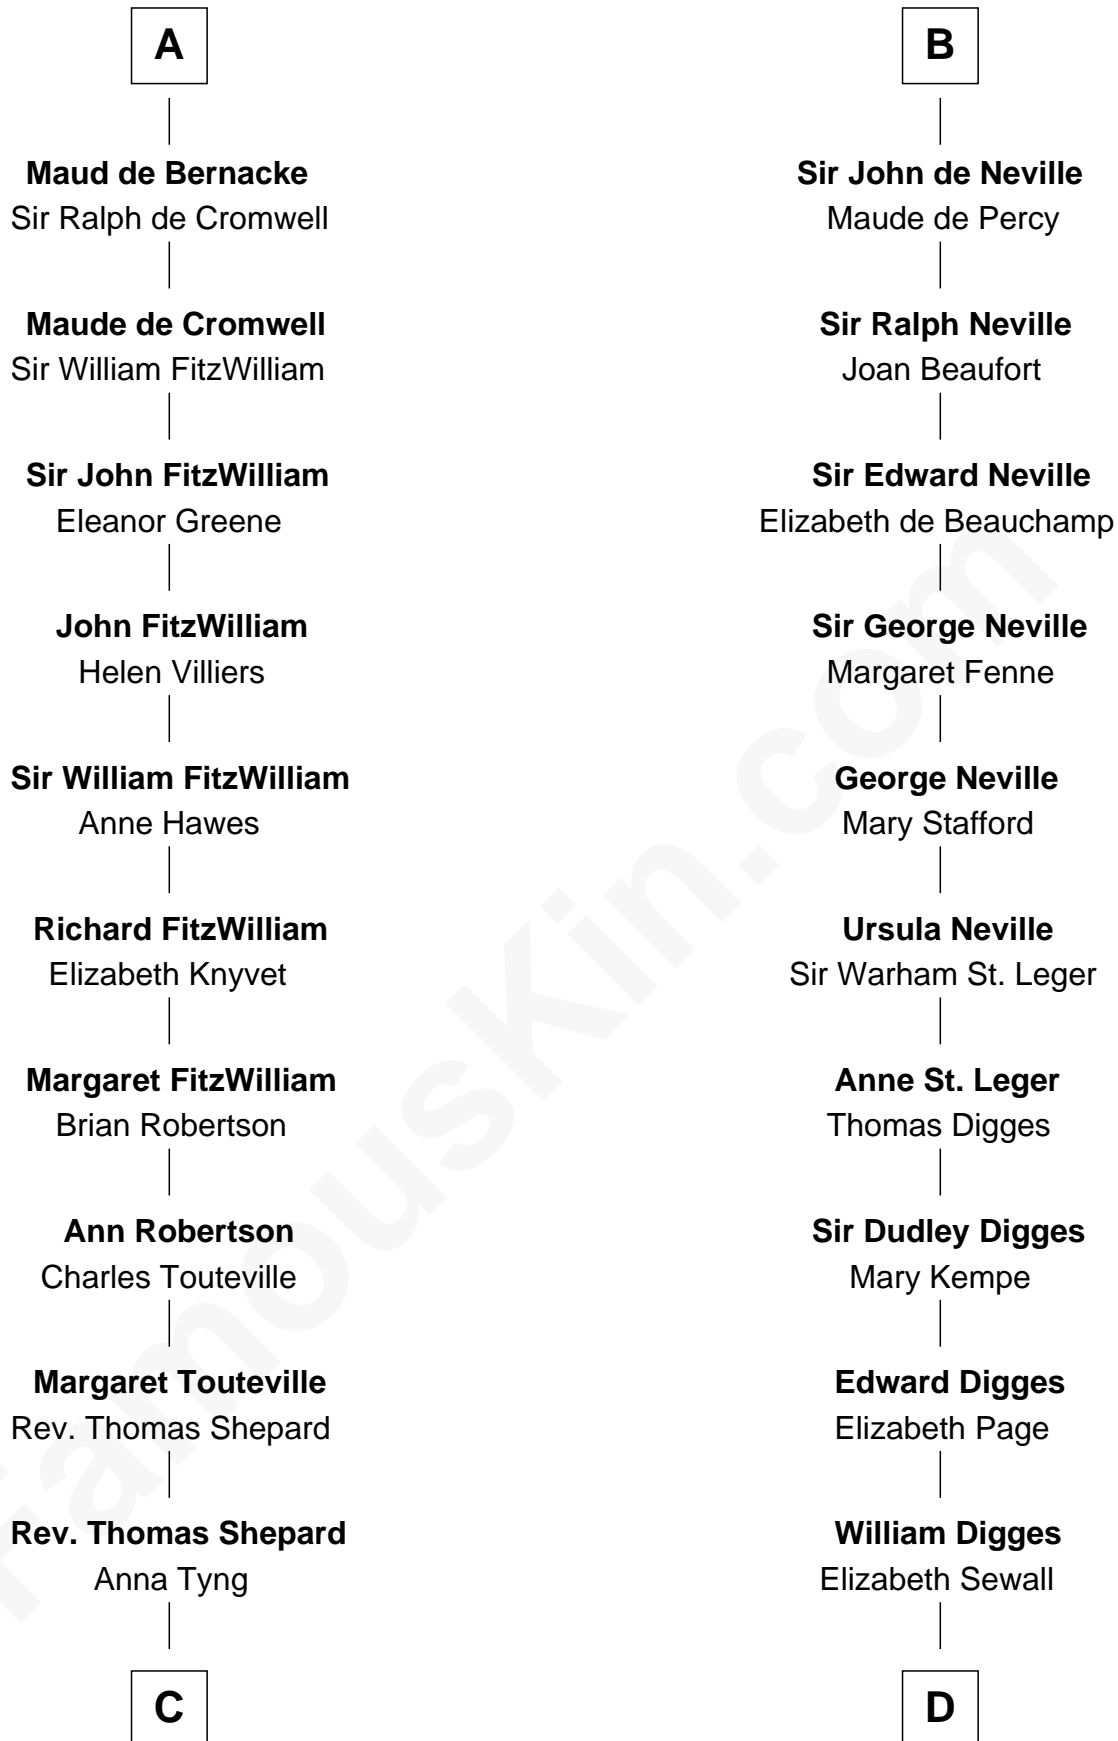

FamousKin.com
Relationship Chart of
John Quincy Adams
6th U.S. President

19th cousin 2 times removed of
Daniel Carroll
Signer of the U.S. Constitution

Gervais, Count of Rethel
 Elizabeth of Namur

C

Anna Shepard
Daniel Quincy

Col John Quincy
Elizabeth Norton

Elizabeth Quincy
Rev. William Smith

Abigail Quincy Smith
John Adams

John Quincy Adams
6th U.S. President

D

Anne Digges
Henry Darnall

Eleanor Darnall
Daniel Carroll

Daniel Carroll
Signer of the U.S. Constitution