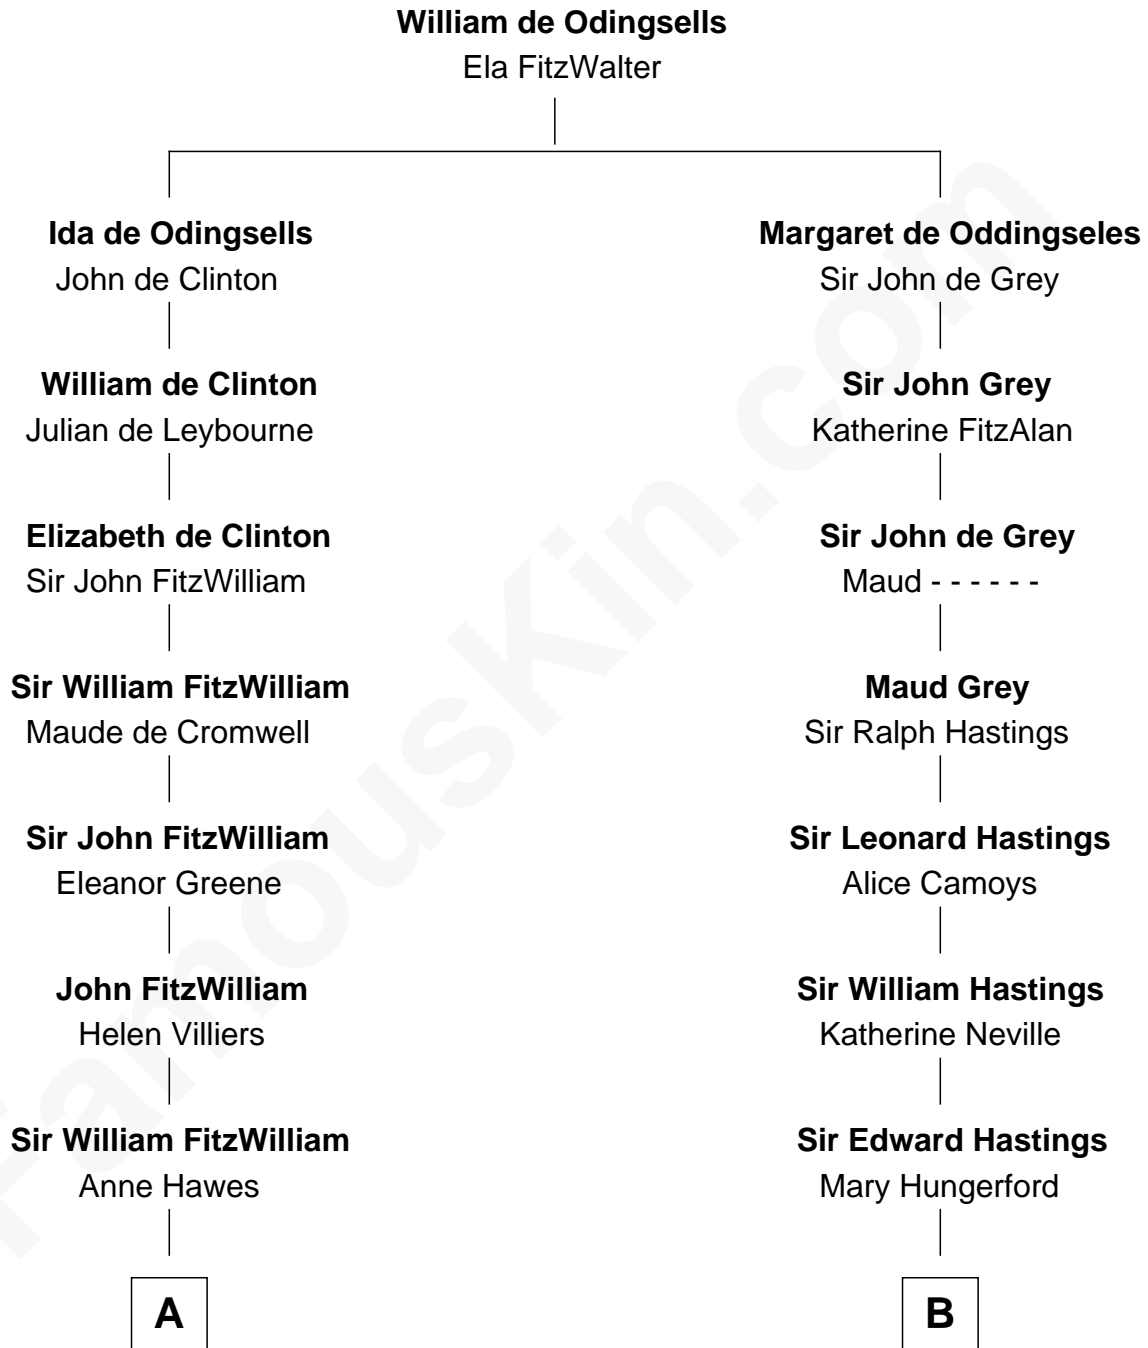

**FamousKin.com**  
**Relationship Chart of**  
**John Quincy Adams**  
*6th U.S. President*

16th cousin 3 times removed of

**E. M. Forster**  
*English Novelist*

**C**

**Laura Thornton**

Charles Forster

**Edward Morgan Llewellyn Forster**

Alice Clara Whichelo

**E. M. Forster**

*English Novelist*

FamousKin.com