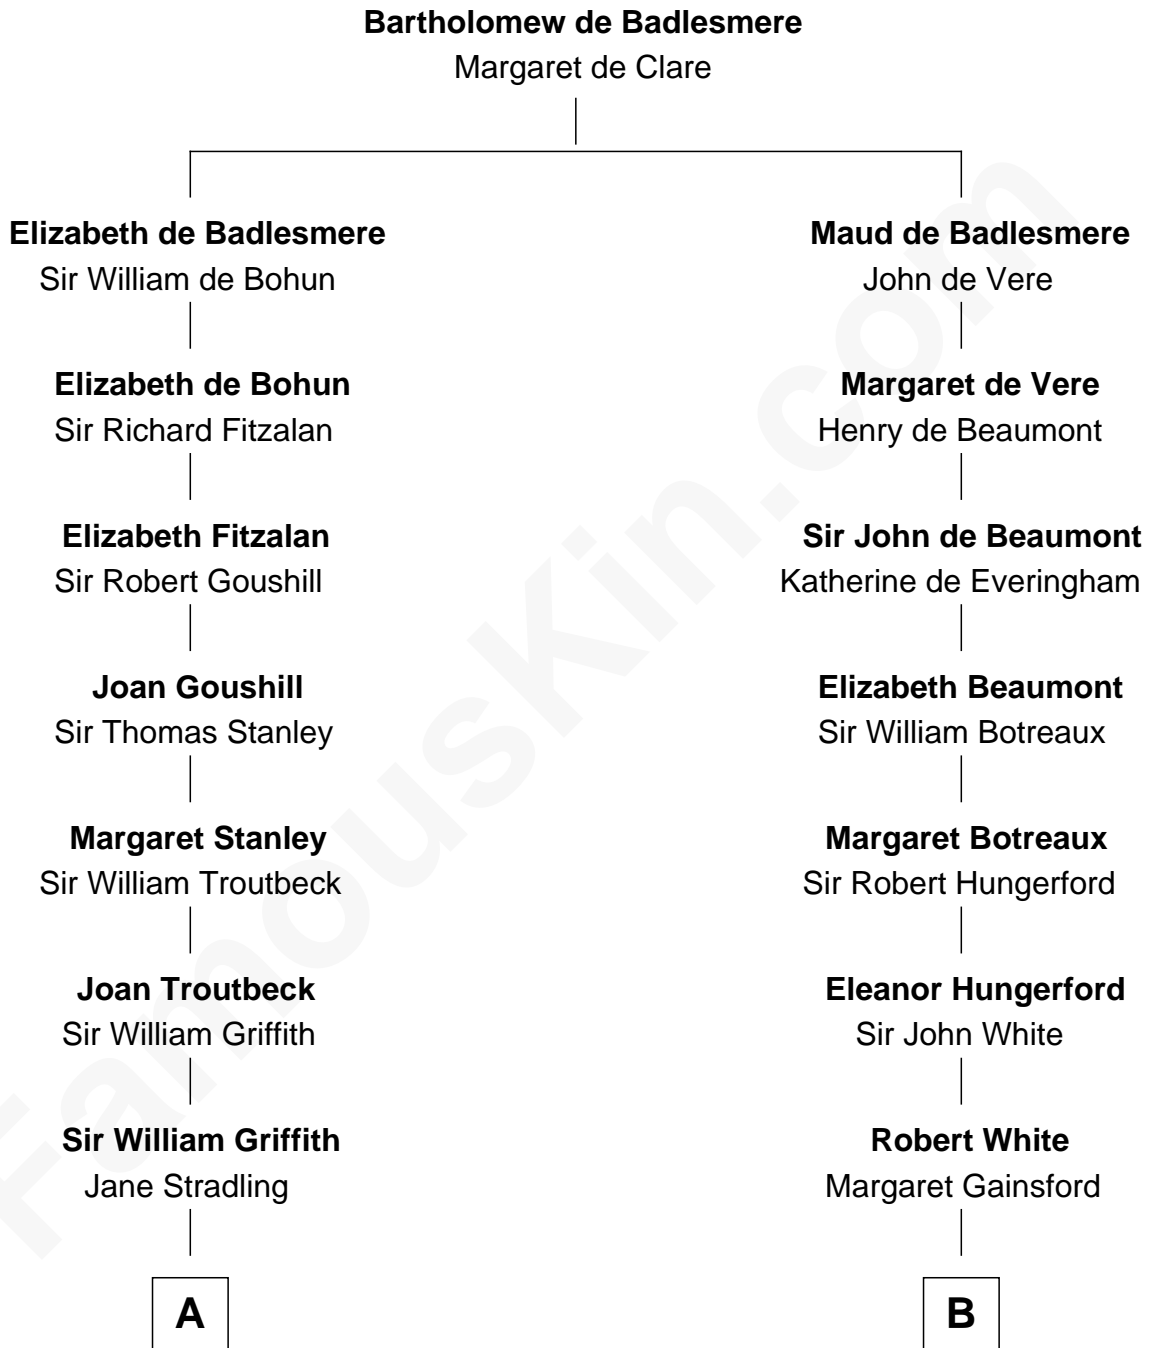

**FamousKin.com**  
**Relationship Chart of**  
**John Quincy Adams**  
*6th U.S. President*

16th cousin 2 times removed of  
**Guillermo Billinghurst**  
*31st President of Peru*

C

Guillermo Eugenio Billinghurst

Belisaria Angulo

Guillermo Billinghurst

*31st President of Peru*

FamousKin.com