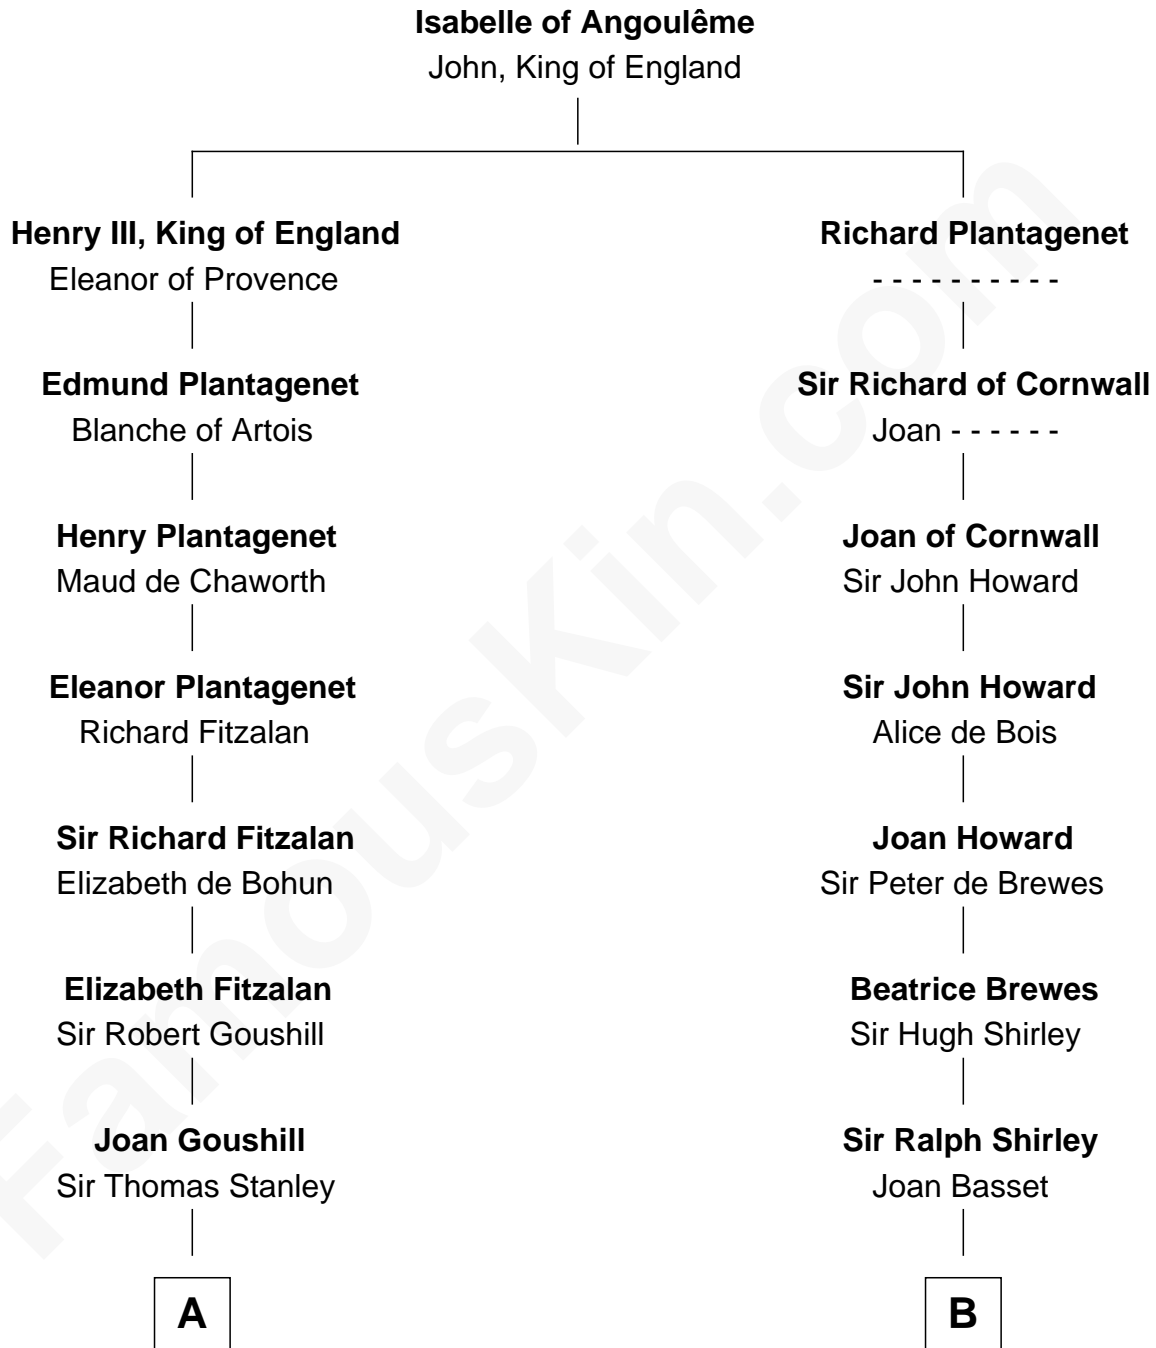

# FamousKin.com Relationship Chart of

**John Quincy Adams**

*6th U.S. President*

19th cousin 1 time removed of

**Eugene Foss**

*45th Governor of Massachusetts*

**C**

**Elizabeth Quincy**  
Rev. William Smith

**Abigail Quincy Smith**  
John Adams

**John Quincy Adams**  
*6th U.S. President*

**D**

**Susanna Hallett**  
Col. Heman Bangs

**Amanda Bangs**  
Samuel Bartlett Foss

**George Edmund Foss**  
Marcia Cordelia Noble

**Eugene Foss**  
*45th Governor of Massachusetts*

FamousKin.com