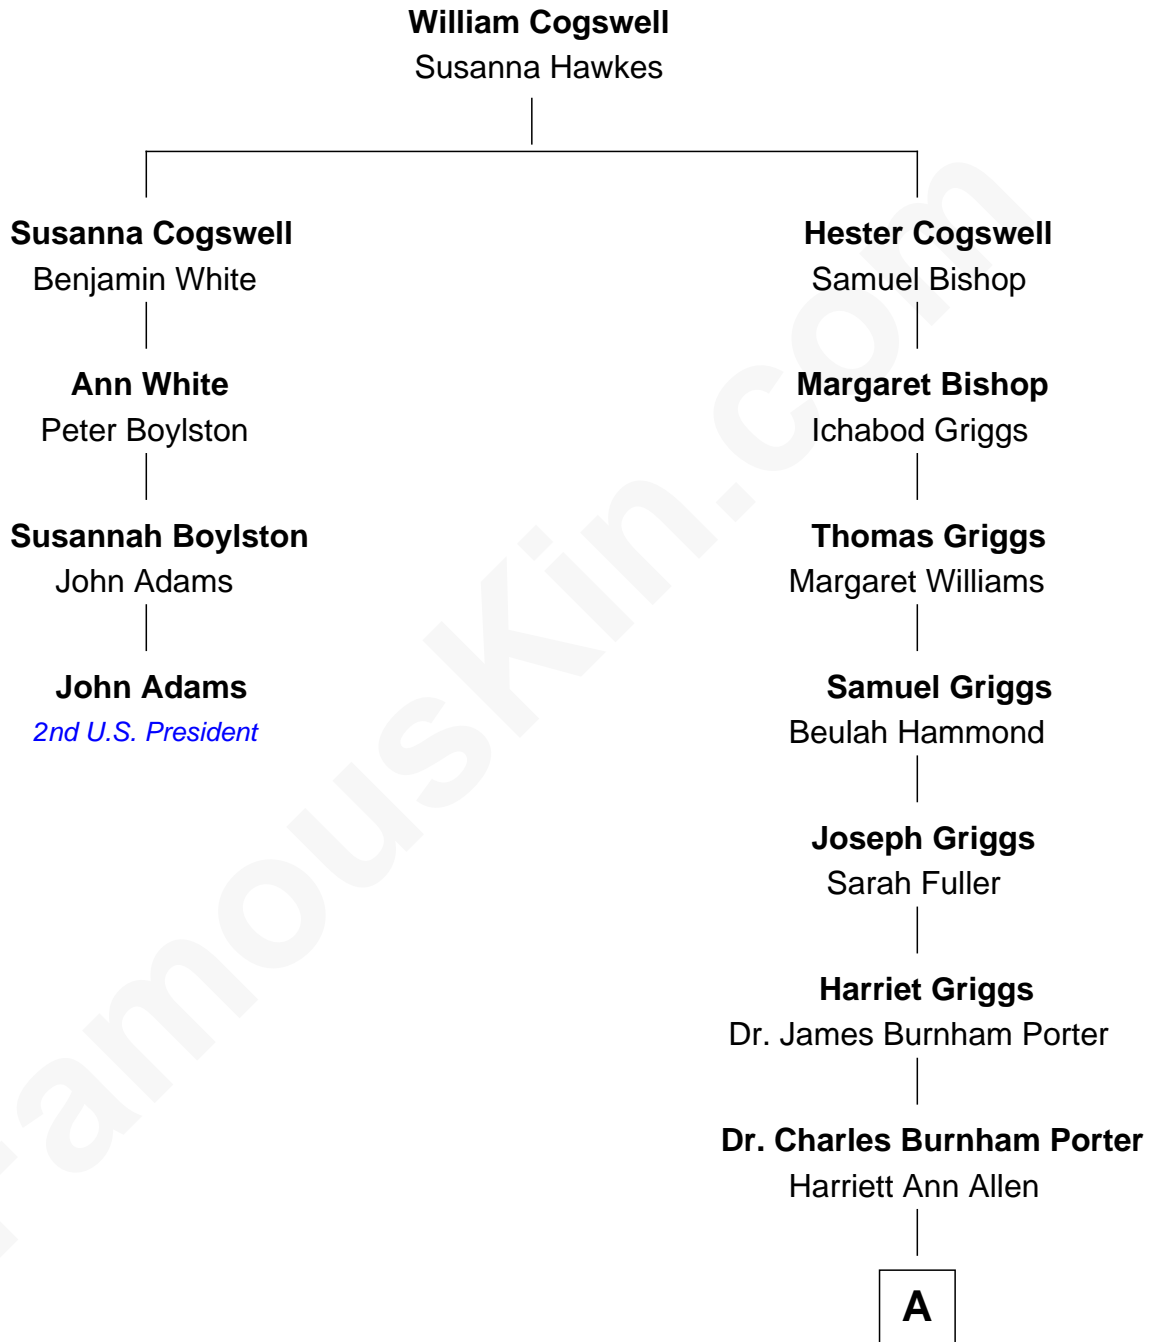

FamousKin.com

Relationship Chart of

John Adams

2nd U.S. President and Signer of the Declaration of Independence

3rd cousin 6 times removed of

Story Musgrave
NASA Astronaut

A

—
Edith Elise Porter
Dr. Percy B. Musgrave

—
Percy Musgrave
Marguerite Swann

—
Story Musgrave
NASA Astronaut

FamousKin.com