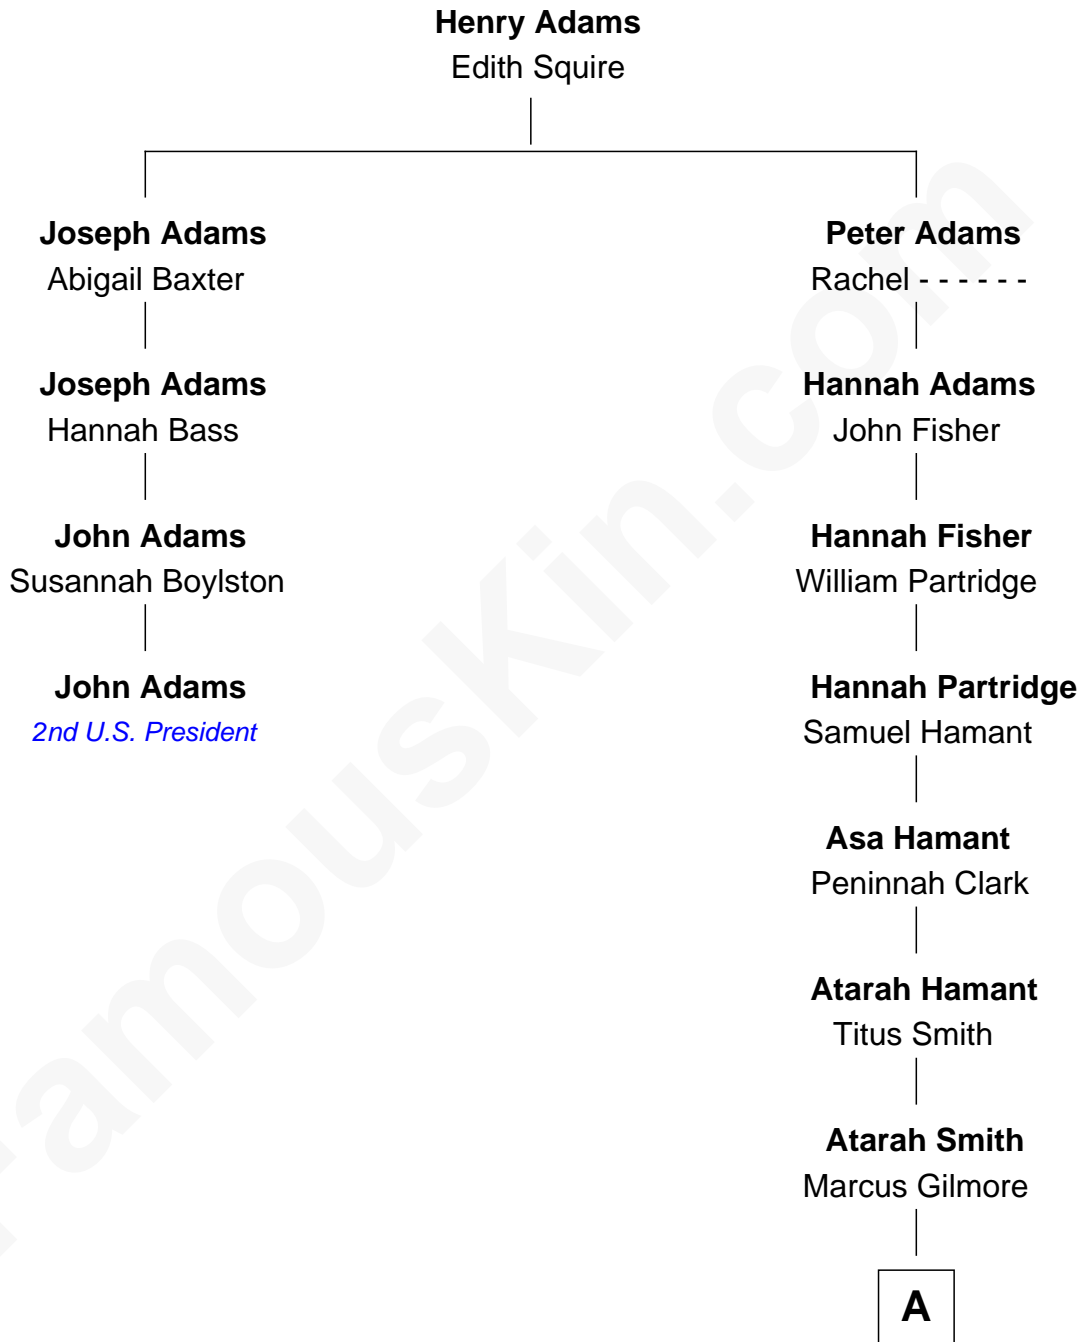

FamousKin.com

Relationship Chart of

John Adams

2nd U.S. President and Signer of the Declaration of Independence

3rd cousin 6 times removed of

Bessie Waldo (Daniels) Allison
RMS Titanic Victim

A

Helen R. Gilmore

Waldo Daniels

Arville Fisher Daniels

Sarah J. McCully

Bessie Waldo (Daniels) Allison

RMS Titanic Victim

FamousKin.com