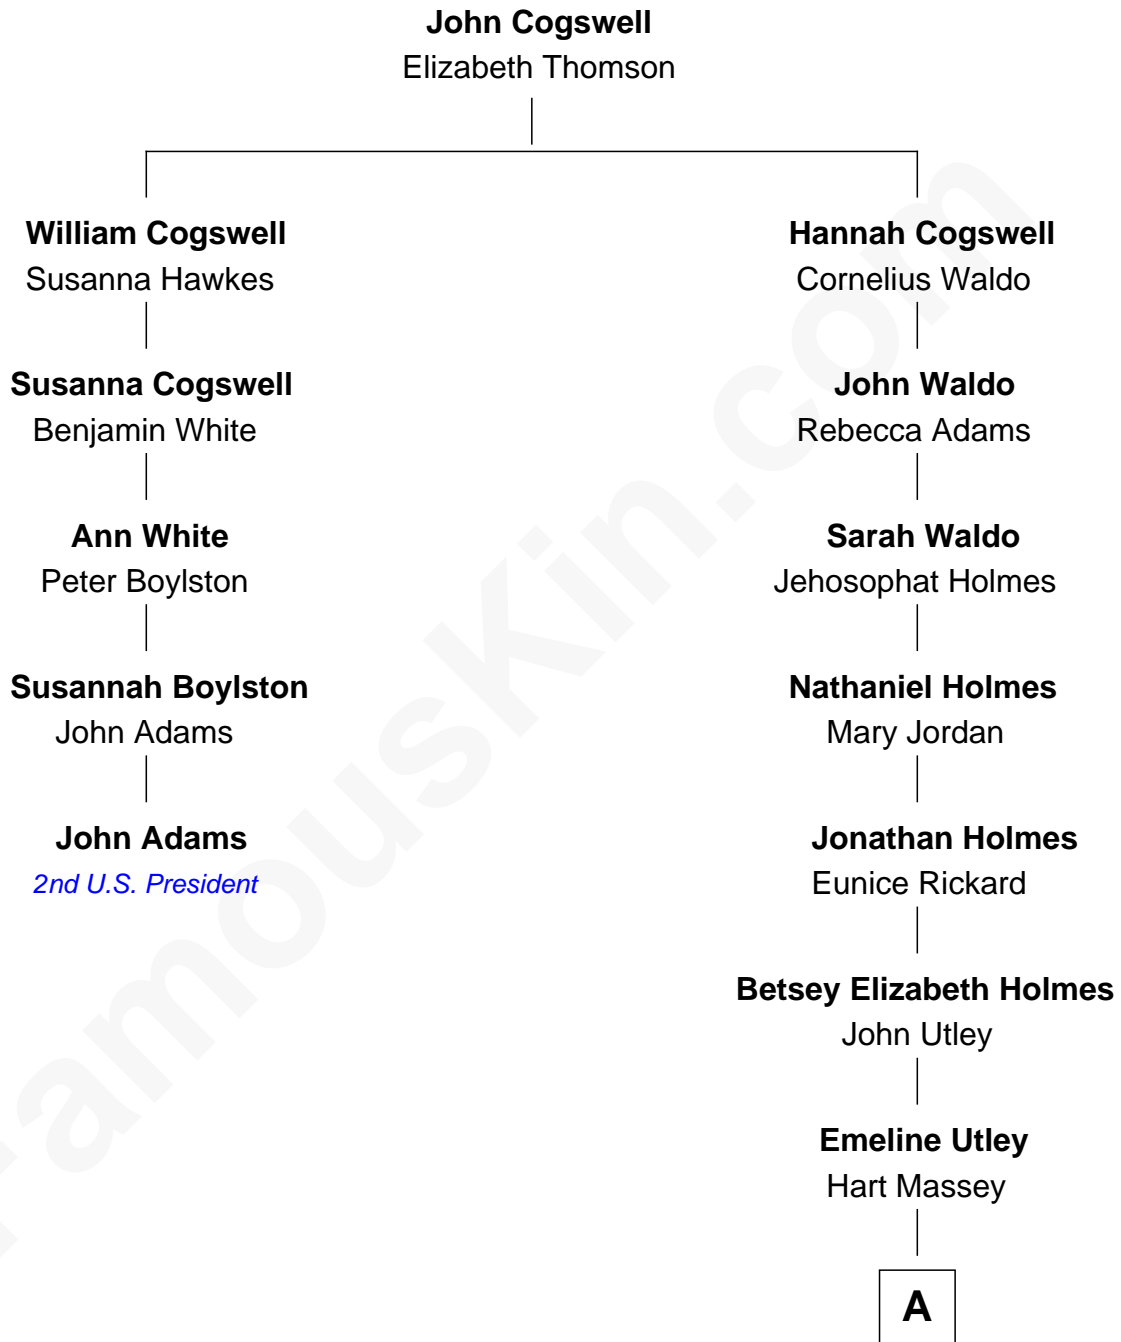

FamousKin.com

Relationship Chart of

John Adams

2nd U.S. President and Signer of the Declaration of Independence

4th cousin 5 times removed of

Ray Stanton Avery

Founder, Avery Dennison Corp.

A

—
Ella Amelia Massey
Samuel Fowler Dickinson

—
Emma Miller Dickinson
Oliver Perry Avery

—
Ray Stanton Avery
Founder, Avery Dennison Corp.

FamousKin.com