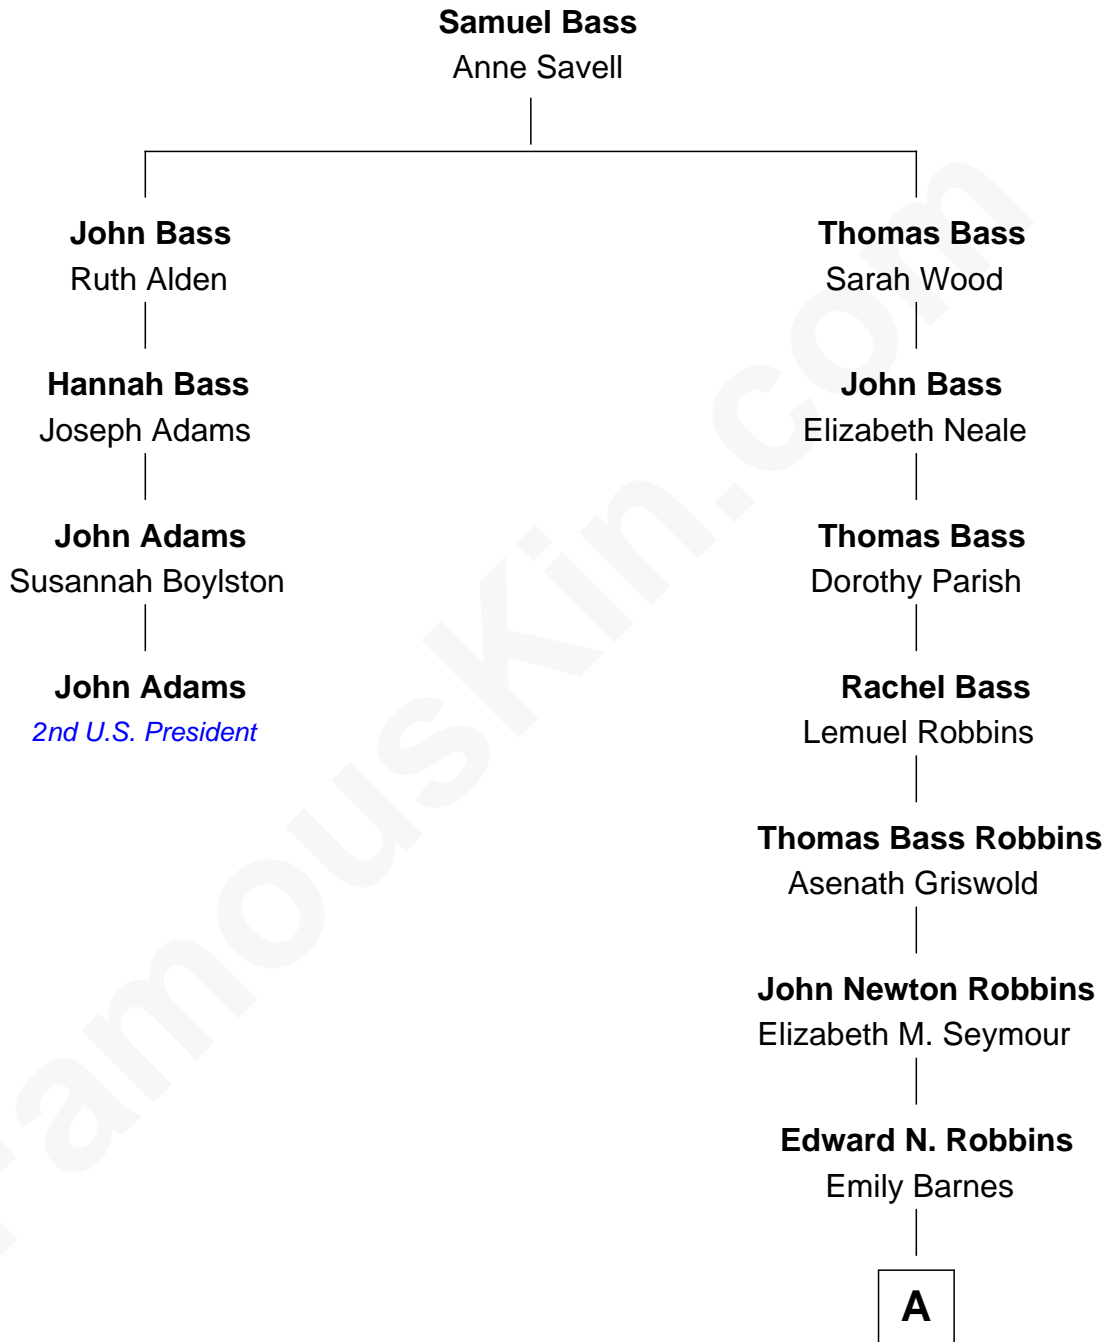

FamousKin.com

Relationship Chart of

John Adams

2nd U.S. President and Signer of the Declaration of Independence

3rd cousin 6 times removed of

Nancy (Davis) Reagan

First Lady of President Ronald Reagan

A

John Newell Robbins

Anne Ayers Francis

Kenneth Seymour Robbins

Edith Prescott Lockett

Nancy (Davis) Reagan

First Lady of Ronald Reagan

FamousKin.com