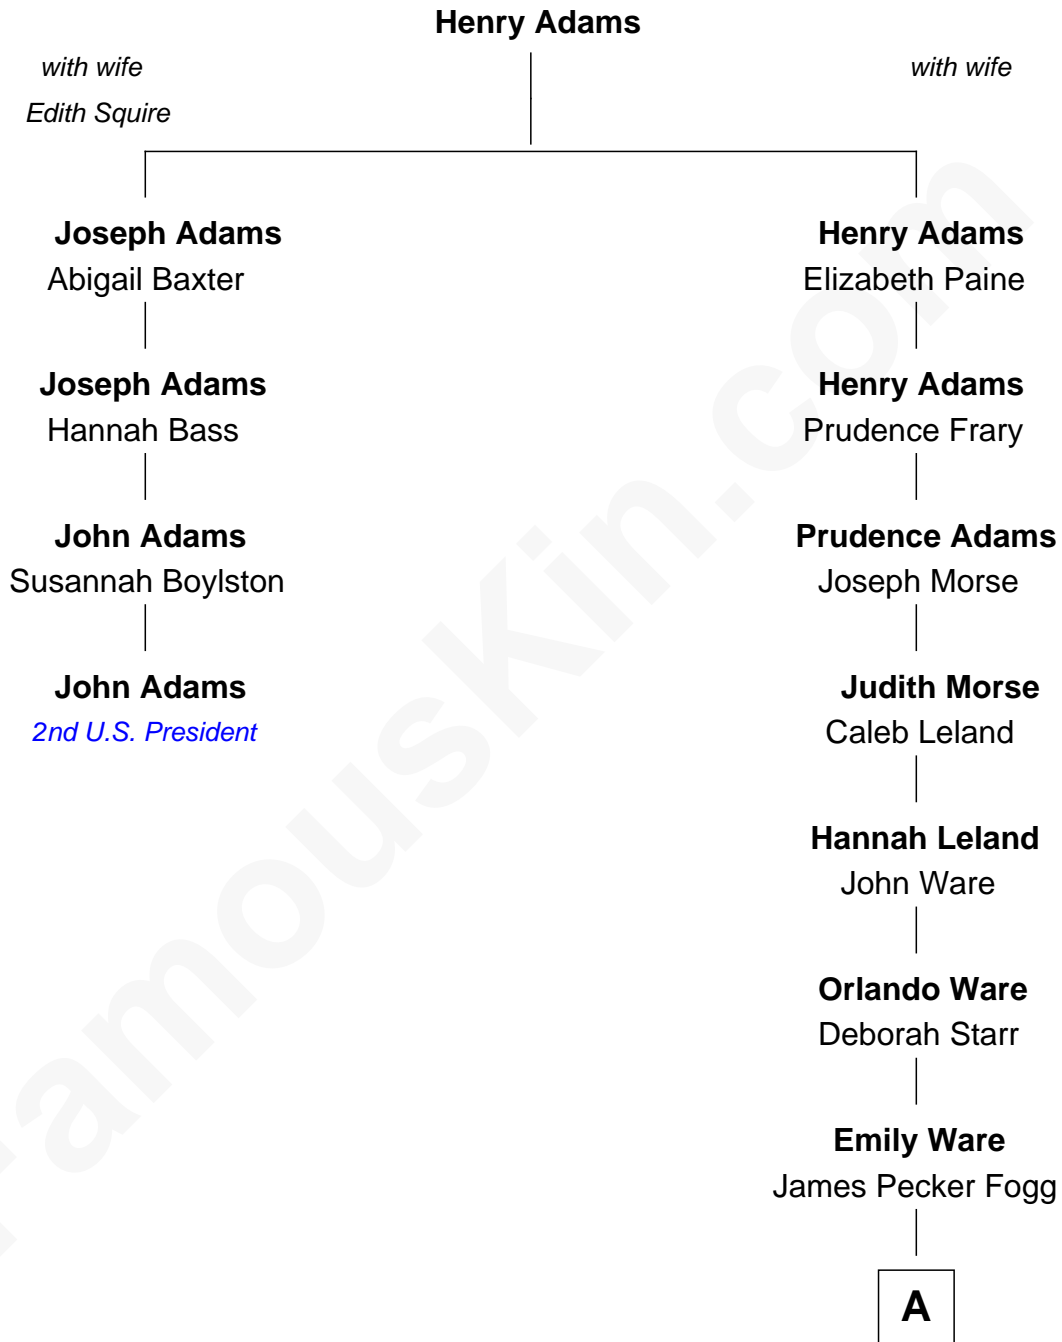

FamousKin.com

Relationship Chart of

John Adams

2nd U.S. President and Signer of the Declaration of Independence

3rd cousin 6 times removed of

Margaret Mead

Cultural Anthropologist

A

James Leland Fogg
Elizabeth Bogart Lockwood

Emily Fogg
Edward Sherwood Mead

Margaret Mead
Cultural Anthropologist

FamousKin.com