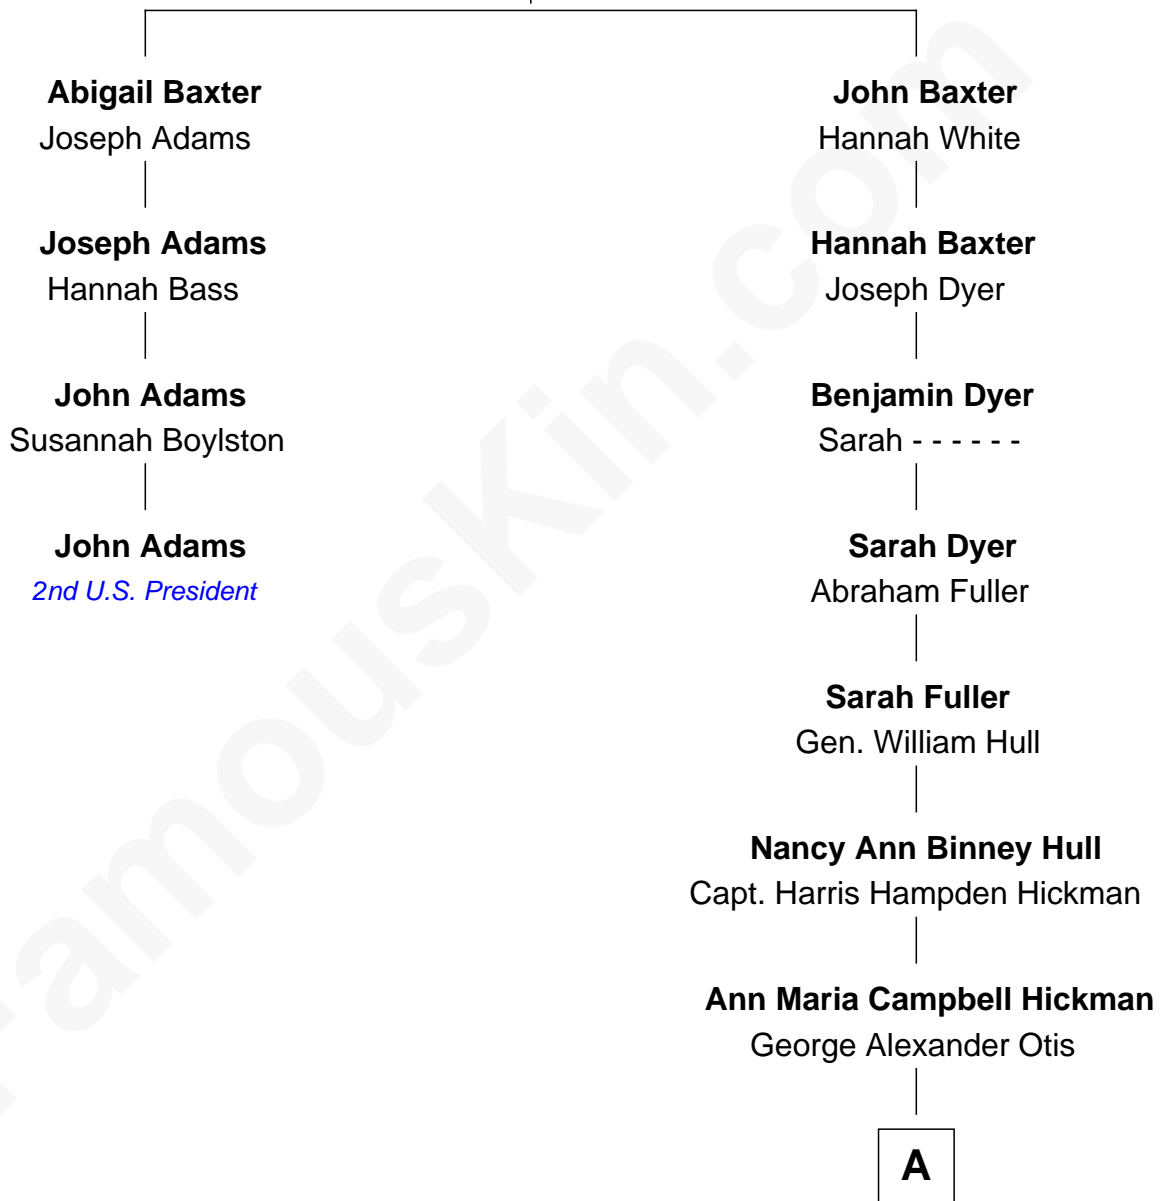

FamousKin.com

Relationship Chart of

John Adams

2nd U.S. President and Signer of the Declaration of Independence

3rd cousin 8 times removed of

George Winston
New Age Pianist

Gregory Baxter
Margaret - - - - -

A

Dr. George Alexander Otis

Pauline Clark Baur

Anna Marie Otis

Isaac Winston

George Otis Winston

Helen Comfort Stagg

George Otis Winston