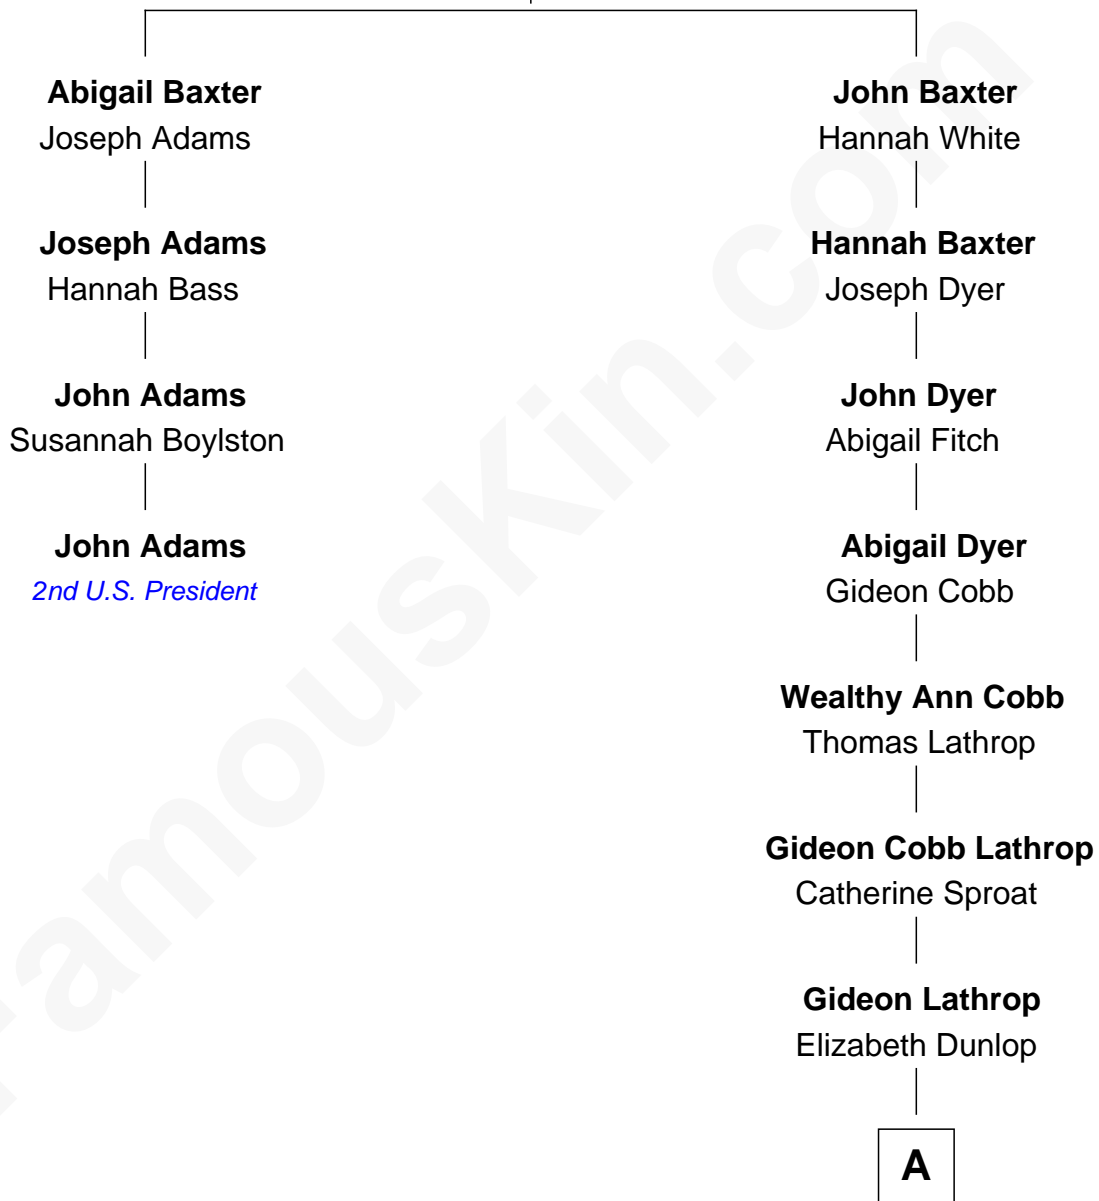

FamousKin.com

Relationship Chart of

John Adams

2nd U.S. President and Signer of the Declaration of Independence

3rd cousin 7 times removed of

Ann B. Davis
TV Actress

Gregory Baxter
Margaret - - - - -

A

—
Helen Elizabeth Lathrop

Francis H. Stott

—
Arthur Curtiss Stott

Harriet E. Evans

—
Marguerite Stott

Cassius Miles Davis

—
Ann B. Davis

TV Actress