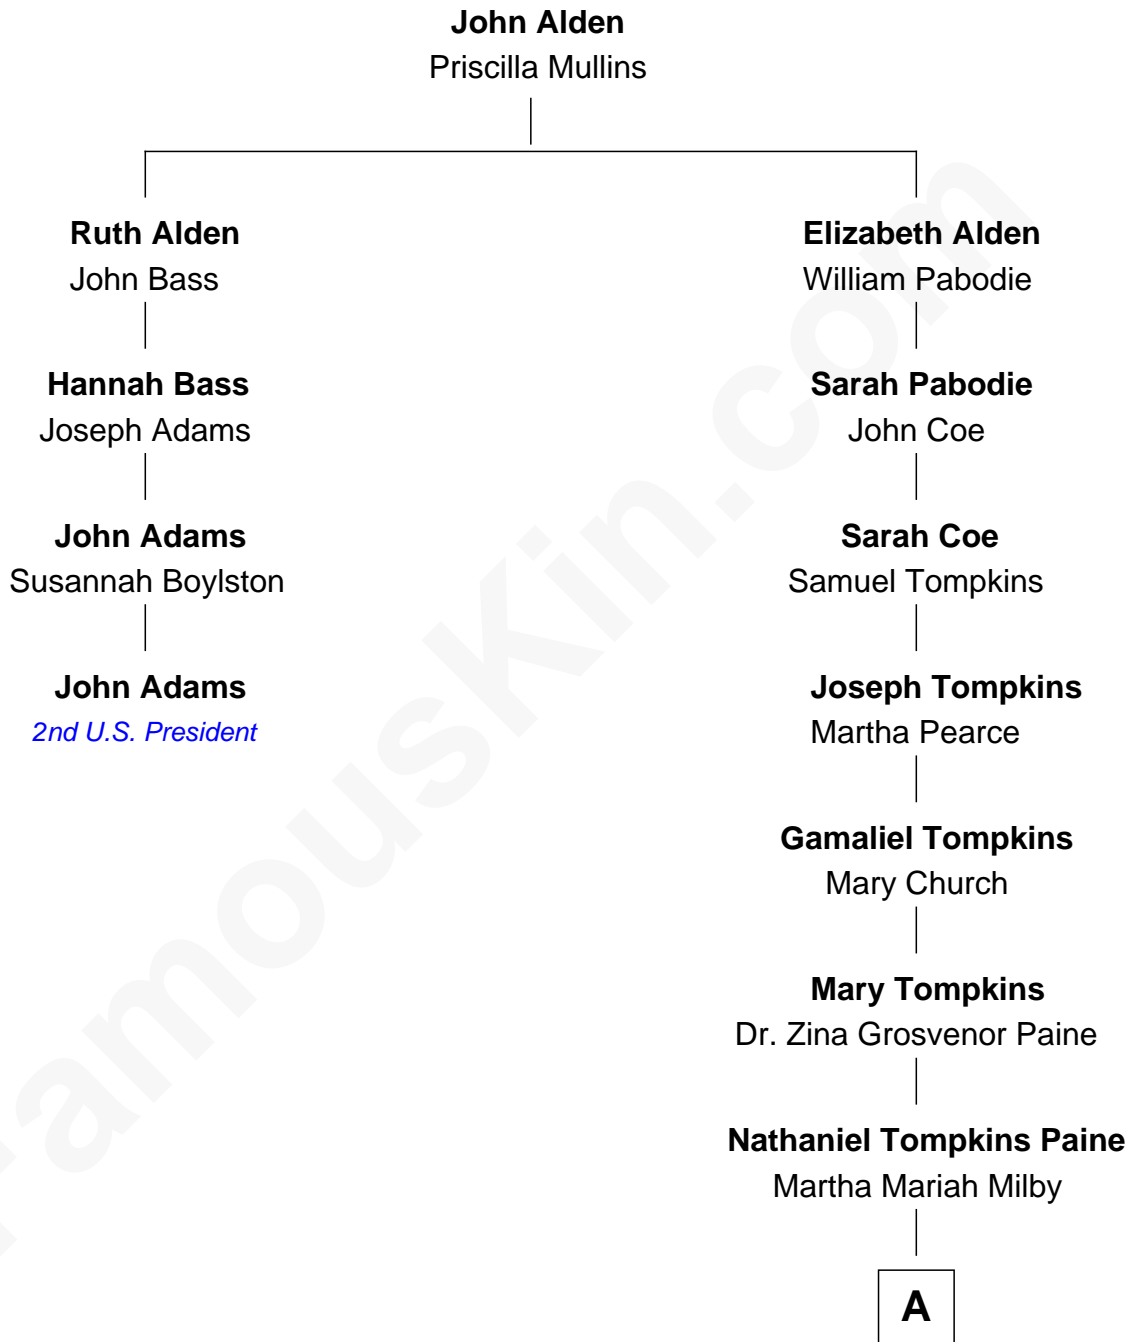

FamousKin.com

Relationship Chart of

John Adams

2nd U.S. President and Signer of the Declaration of Independence

3rd cousin 5 times removed of

Charles M. Dale

66th Governor of New Hampshire

A

Maud Paine
Fred Vernon Dale

Charles M. Dale
66th Governor of New Hampshire

FamousKin.com