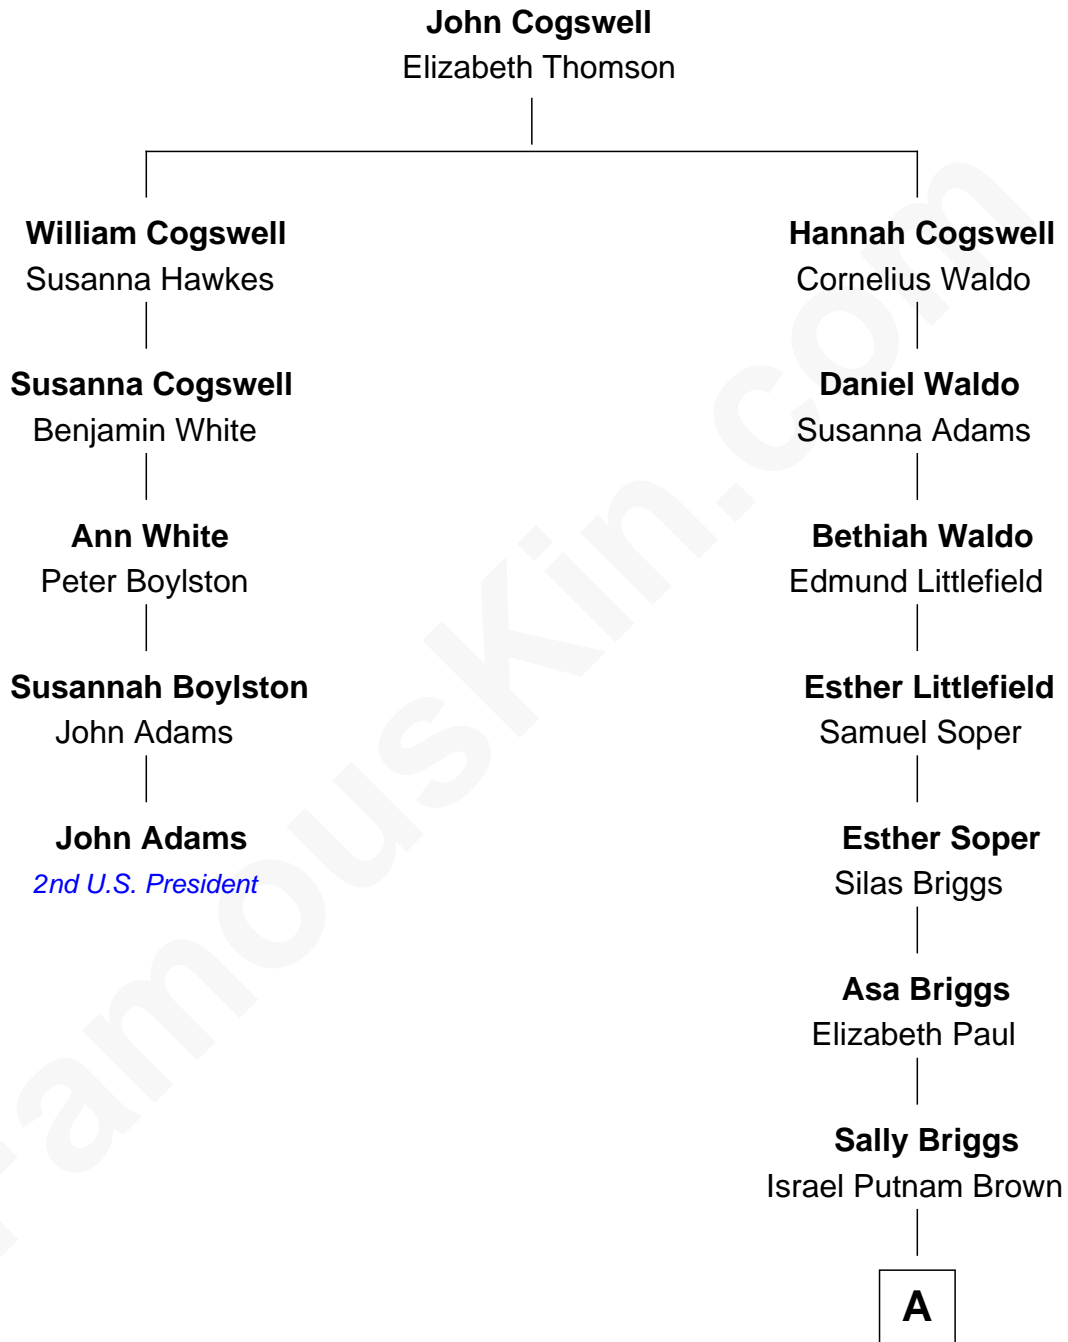

FamousKin.com

Relationship Chart of

John Adams

2nd U.S. President and Signer of the Declaration of Independence

4th cousin 6 times removed of

Calvin Coolidge
30th U.S. President

A

|
Sally Briggs Brown

Israel Chase Brewer

|
Sarah Almeda Brewer

Calvin Galusha Coolidge

|
Col. John Calvin Coolidge

Victoria Josephine Moor

|
Calvin Coolidge

30th U.S. President

FamousKin.com