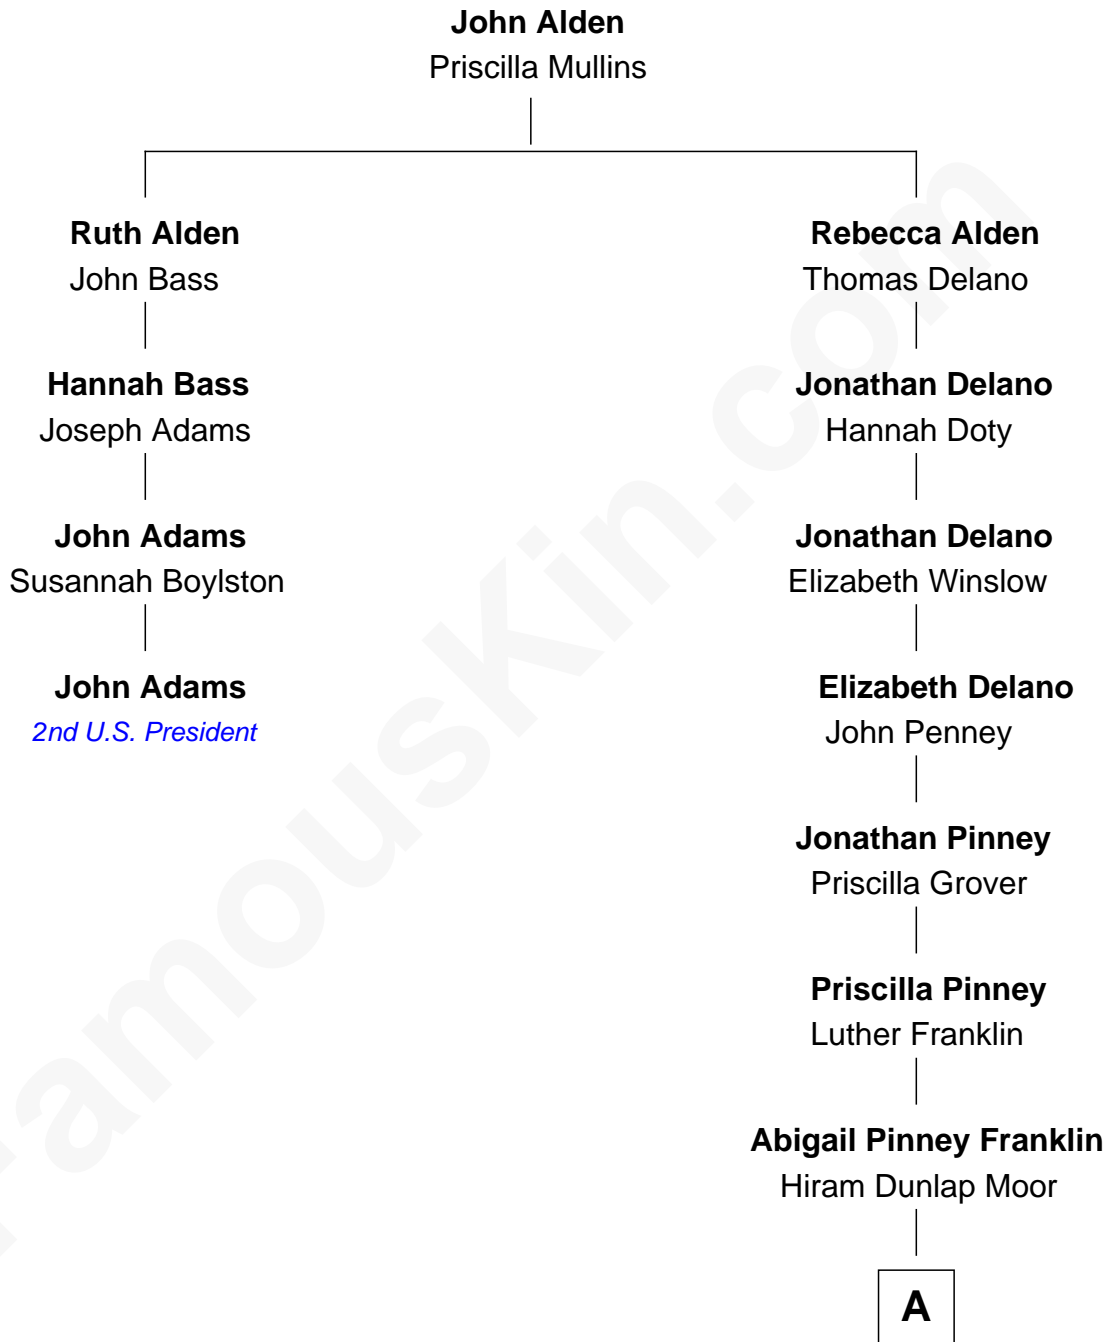

# FamousKin.com

## Relationship Chart of

### John Adams

2nd U.S. President and Signer of the Declaration of Independence

3rd cousin 5 times removed of

**Calvin Coolidge**  
30th U.S. President

A

**Victoria Josephine Moor**  
Col. John Calvin Coolidge