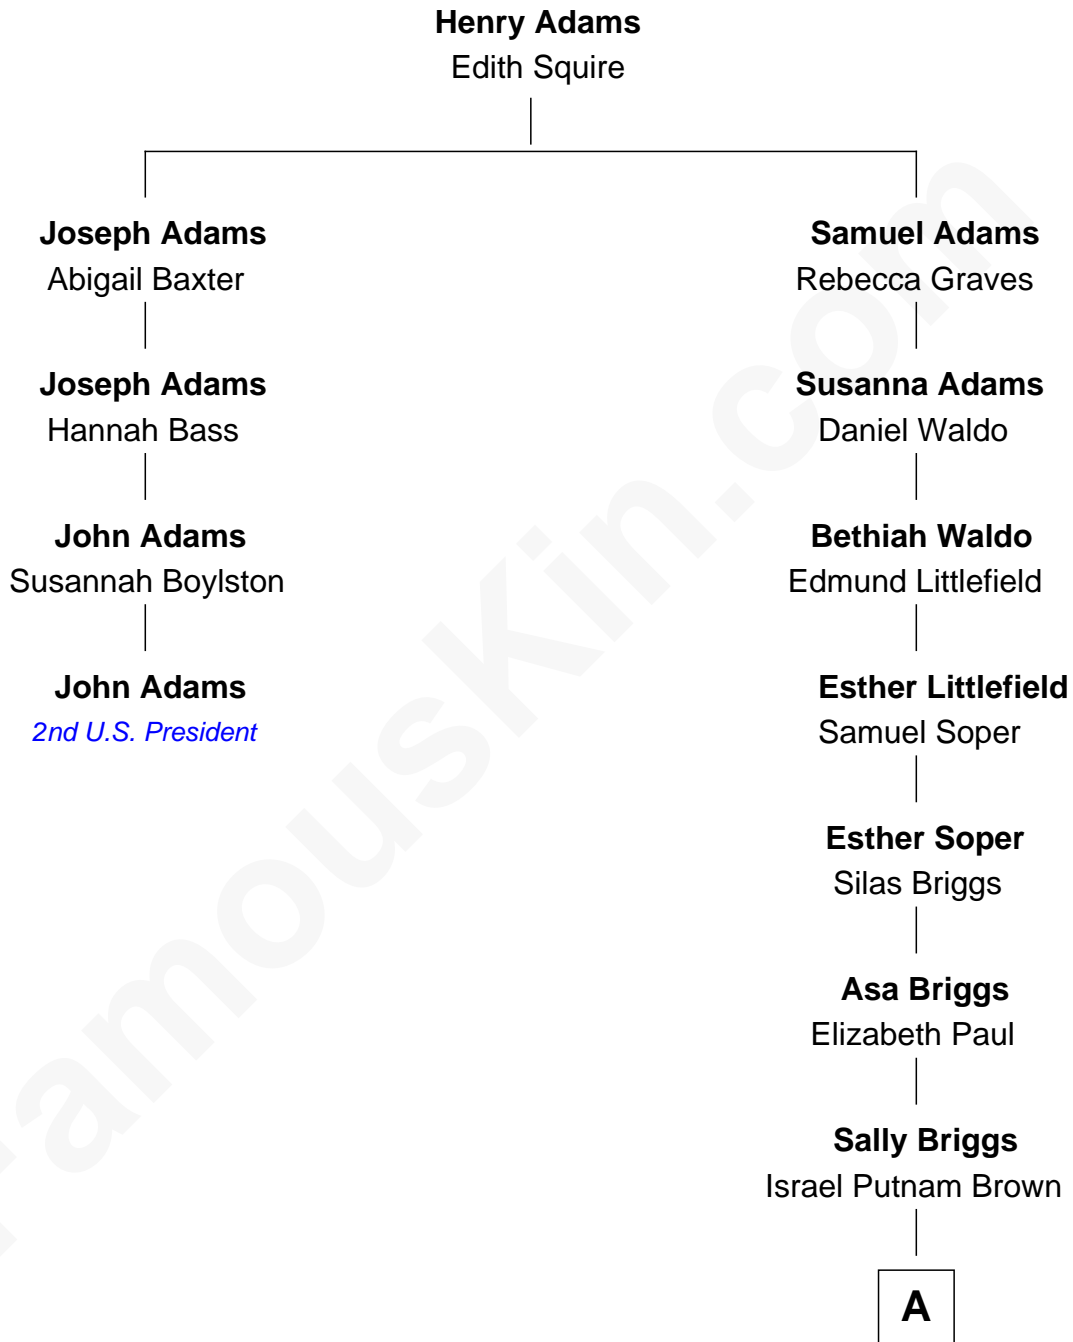

FamousKin.com

Relationship Chart of

John Adams

2nd U.S. President and Signer of the Declaration of Independence

3rd cousin 7 times removed of

Calvin Coolidge
30th U.S. President

A

|
Sally Briggs Brown

Israel Chase Brewer

|
Sarah Almeda Brewer

Calvin Galusha Coolidge

|
Col. John Calvin Coolidge

Victoria Josephine Moor

|
Calvin Coolidge

30th U.S. President

FamousKin.com