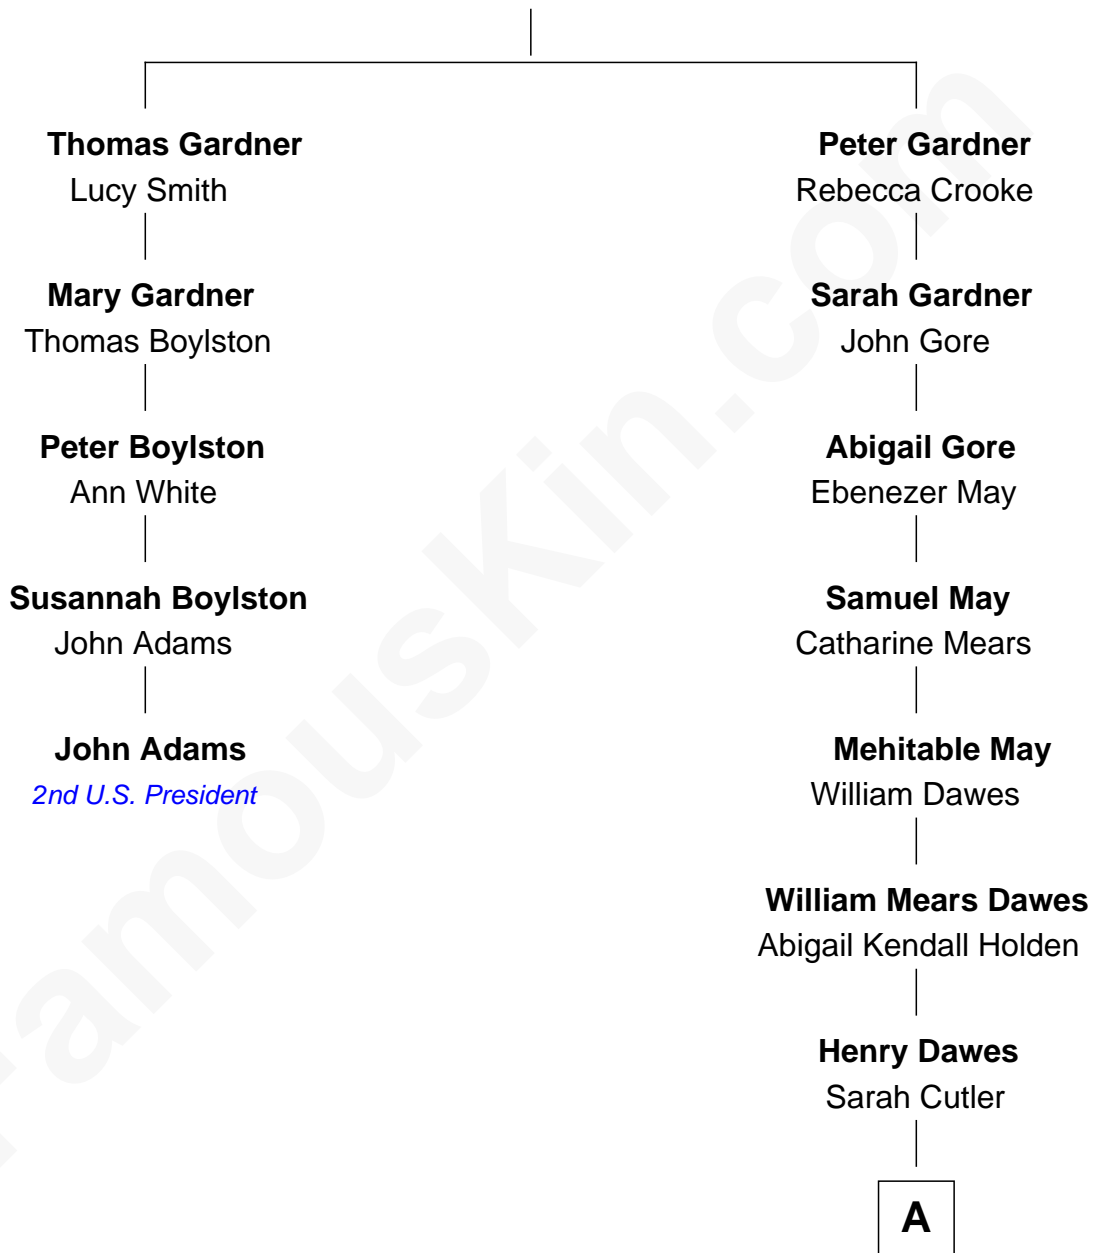

FamousKin.com

Relationship Chart of

John Adams

2nd U.S. President and Signer of the Declaration of Independence

4th cousin 4 times removed of

Charles Dawes

30th U.S. Vice-President

Thomas Gardner

A

Brig. Gen. Rufus R. Dawes

Mary Beman Gates

Charles Dawes

30th U.S. Vice-President

FamousKin.com