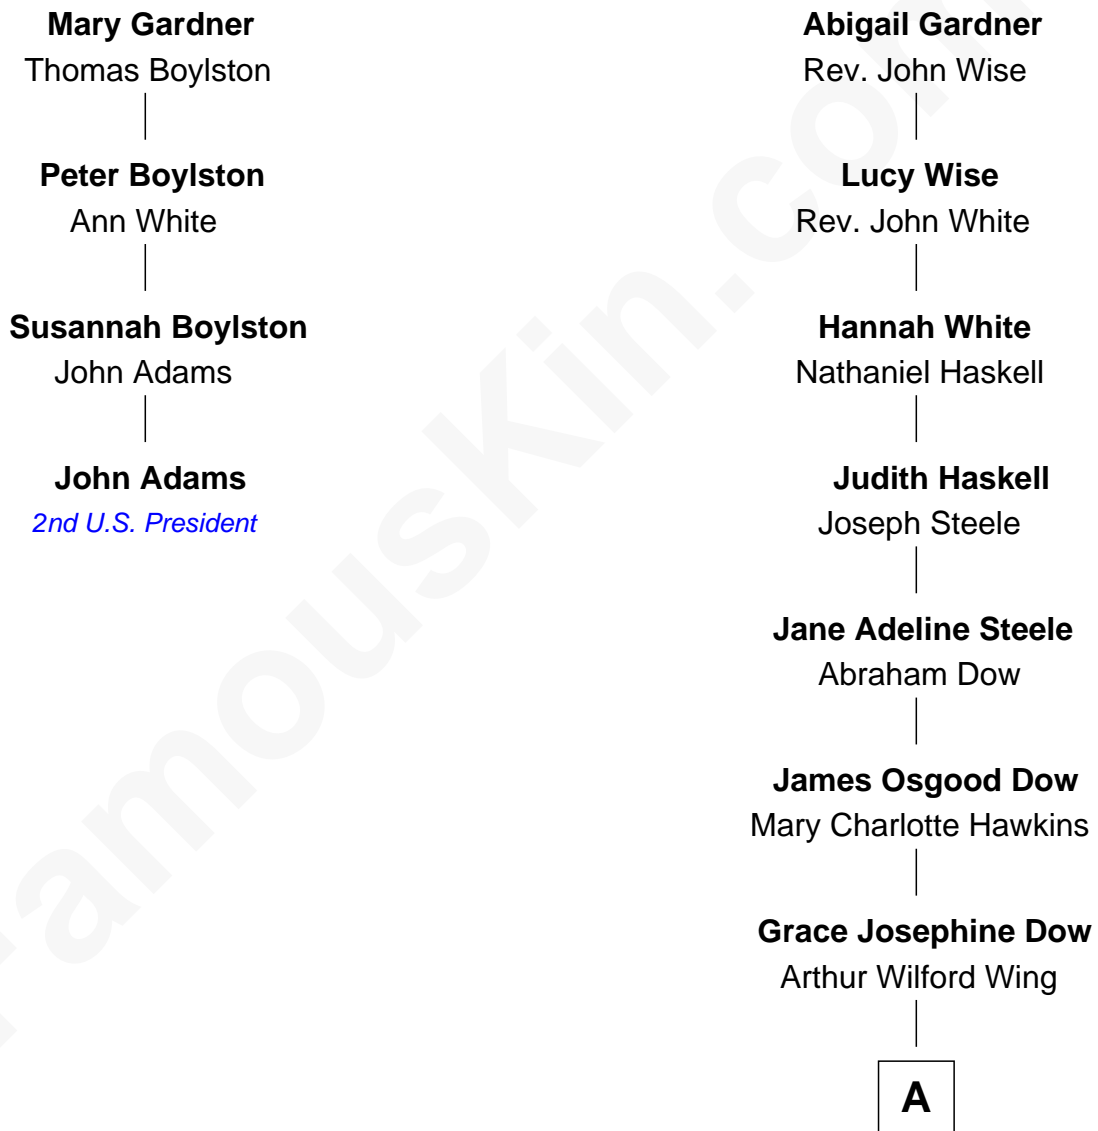

FamousKin.com

Relationship Chart of

John Adams

2nd U.S. President and Signer of the Declaration of Independence

3rd cousin 5 times removed of

Grace Slick

Singer, Songwriter - Jefferson Airplane

Thomas Gardner

Lucy Smith

A

Ivan Wilford Wing

Virginia Barnett

Grace Slick

Singer, Songwriter - Jefferson Airplane

FamousKin.com