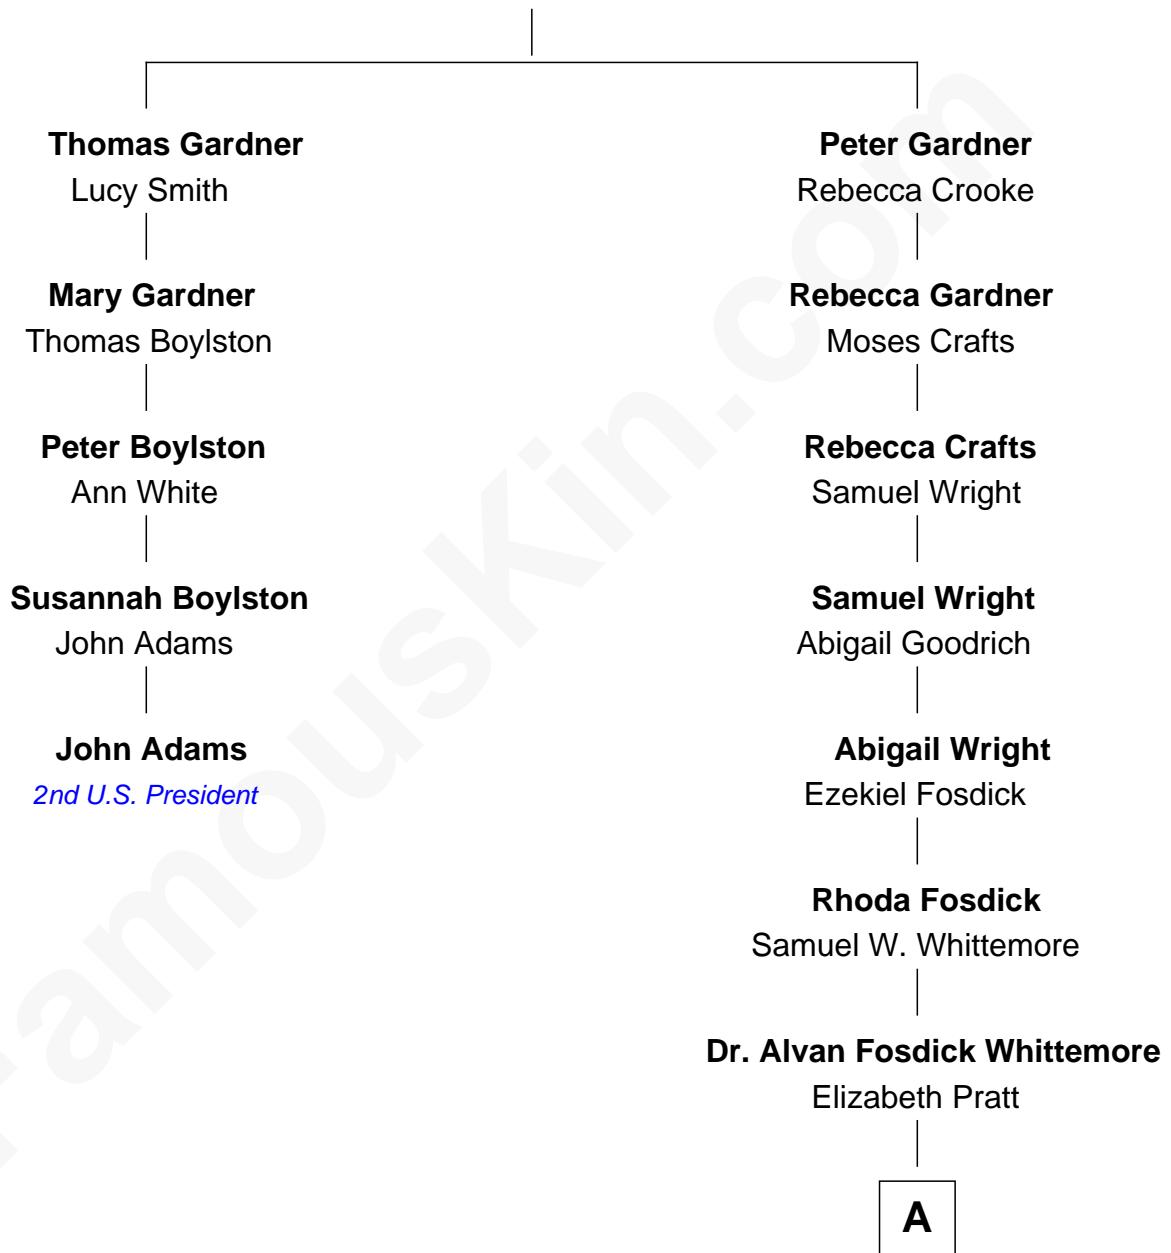

## Relationship Chart of

### John Adams

2nd U.S. President and Signer of the Declaration of Independence

4th cousin 8 times removed of

### Ellen DeGeneres

Comedienne and TV Personality

Thomas Gardner

**A**

**George Whitemore**  
Cordelia Jenkins Dozer

**Mary Whitemore**  
Joseph C. DeGeneres

**Alfred George DeGeneres**  
Julia E. Billiu

**Elliot Everett DeGeneres**  
Ruth Elodie Martin