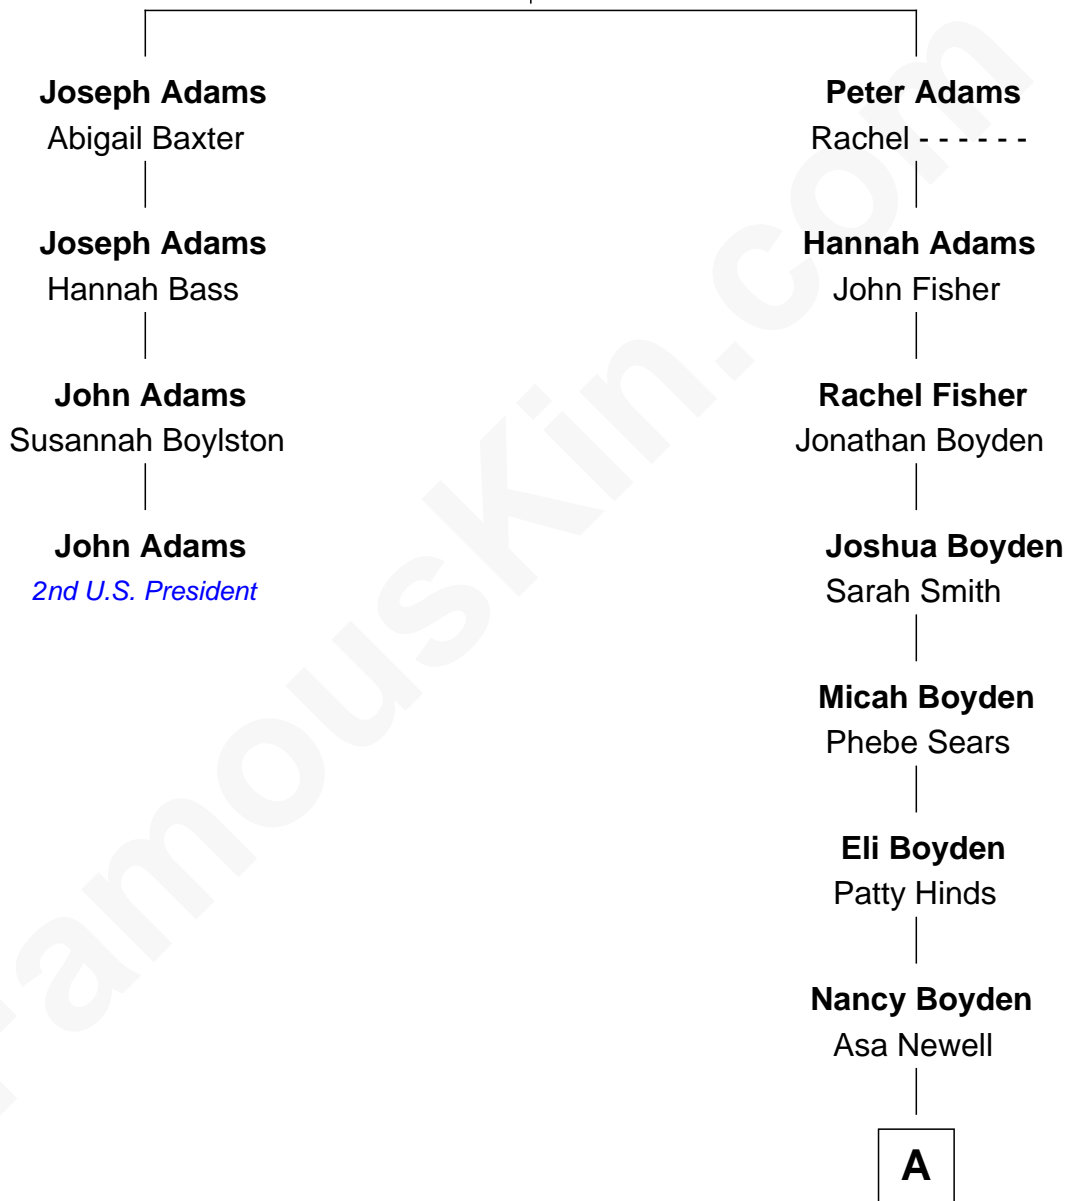

FamousKin.com

Relationship Chart of

John Adams

2nd U.S. President and Signer of the Declaration of Independence

3rd cousin 8 times removed of

Sarah Palin

9th Governor of Alaska

Henry Adams
Edith Squire

A

—
Maria Nancy Newell

Thomas S. Ruddock

—
May Belle Ruddock

Henry Charles Brandt

—
Nellie Marie Brandt

Charles Francis Heath

—
Charles Richard Heath

Sarah Sheeran

—
Sarah Palin

9th Governor of Alaska

FamousKin.com