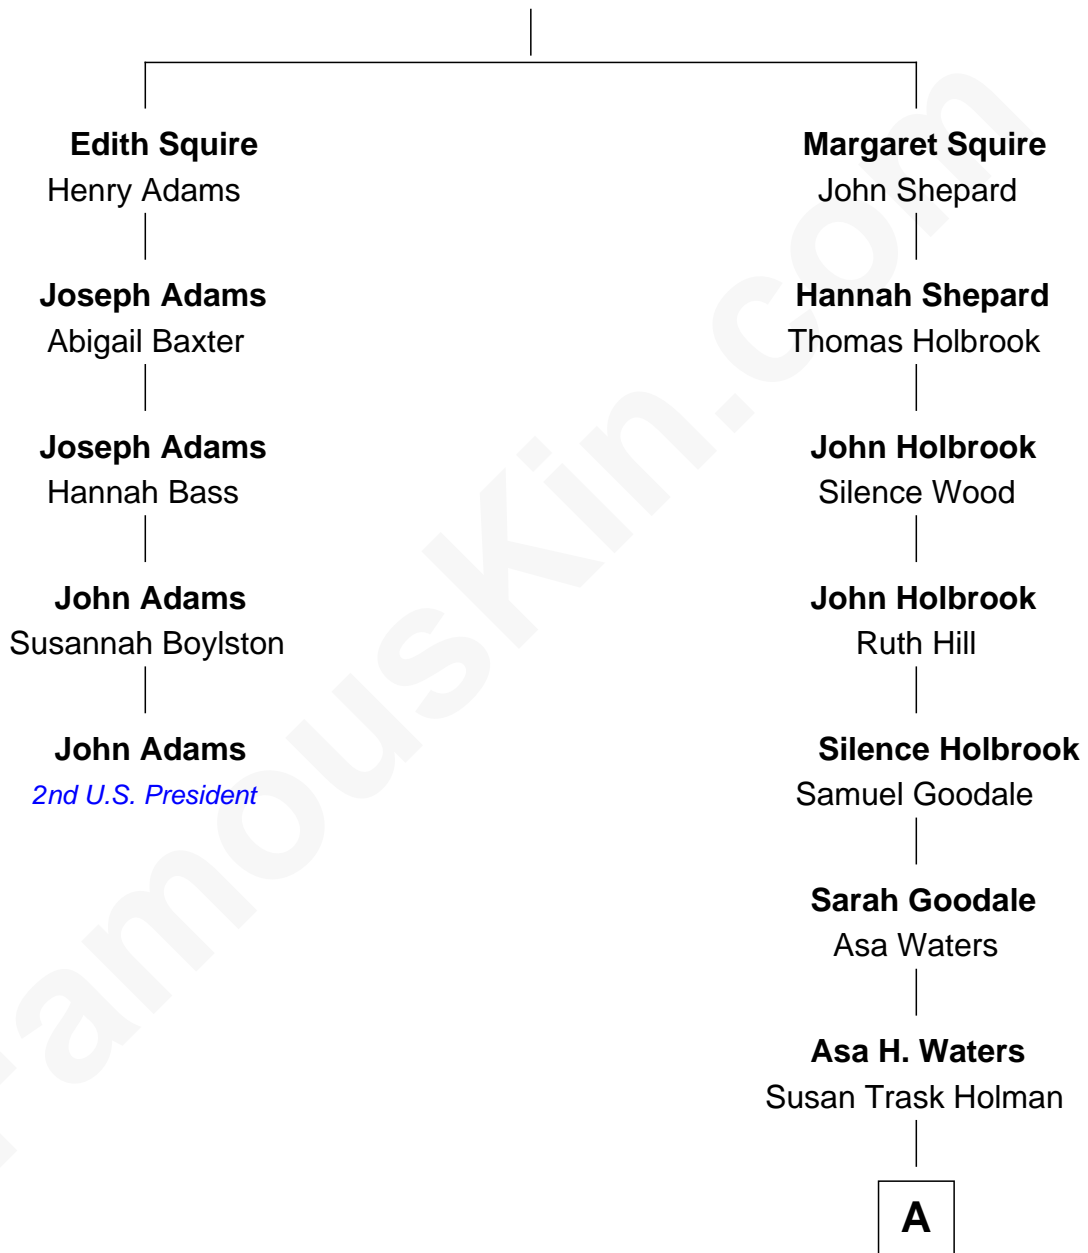

## Relationship Chart of

### John Adams

2nd U.S. President and Signer of the Declaration of Independence

4th cousin 8 times removed of

**Bob Taft**

67th Governor of Ohio

Henry Squire

**A**

—  
**Susan Holman Waters**  
Samuel Davenport Torrey

—  
**Louisa Maria Torrey**  
Alphonso Taft

—  
**William Howard Taft**  
Helen Louise Herron

—  
**Robert Alphonso Taft**  
Martha Wheaton Bowers

—  
**Robert Alphonso Taft**  
Blanca Duncan Noël

—  
**Bob Taft**  
*67th Governor of Ohio*