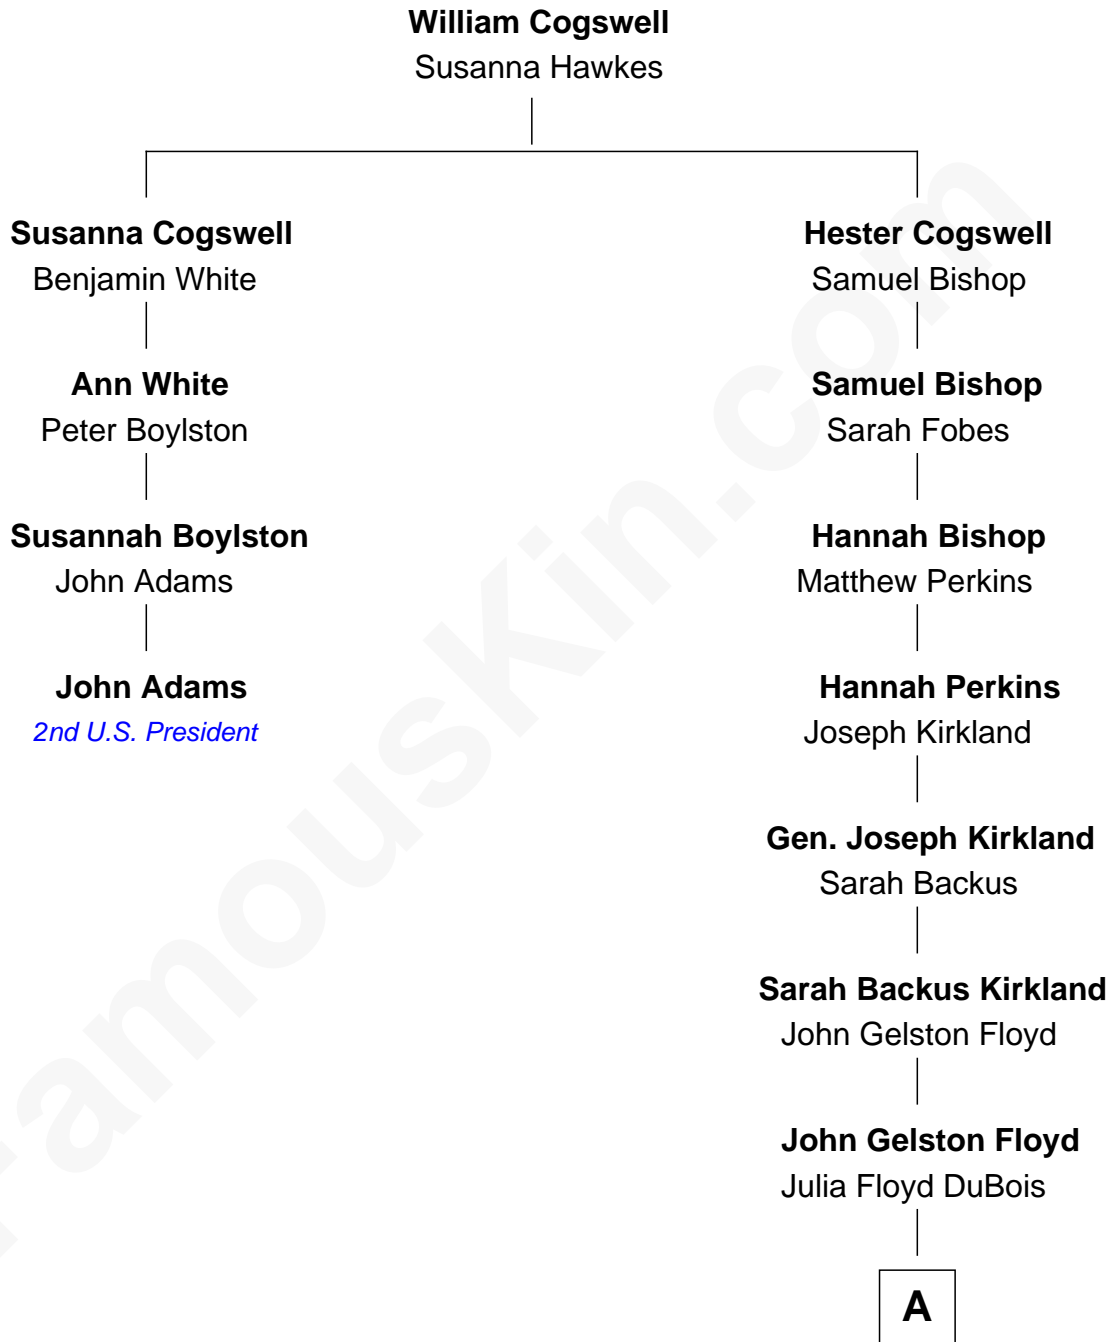

FamousKin.com

Relationship Chart of

John Adams

2nd U.S. President and Signer of the Declaration of Independence

3rd cousin 6 times removed of

Bill Weld

68th Governor of Massachusetts

A

—
Cornelia DuBois Floyd
John Treadwell Nichols

—
Mary Blake Nichols
David Weld

—
Bill Weld
68th Governor of Massachusetts

FamousKin.com