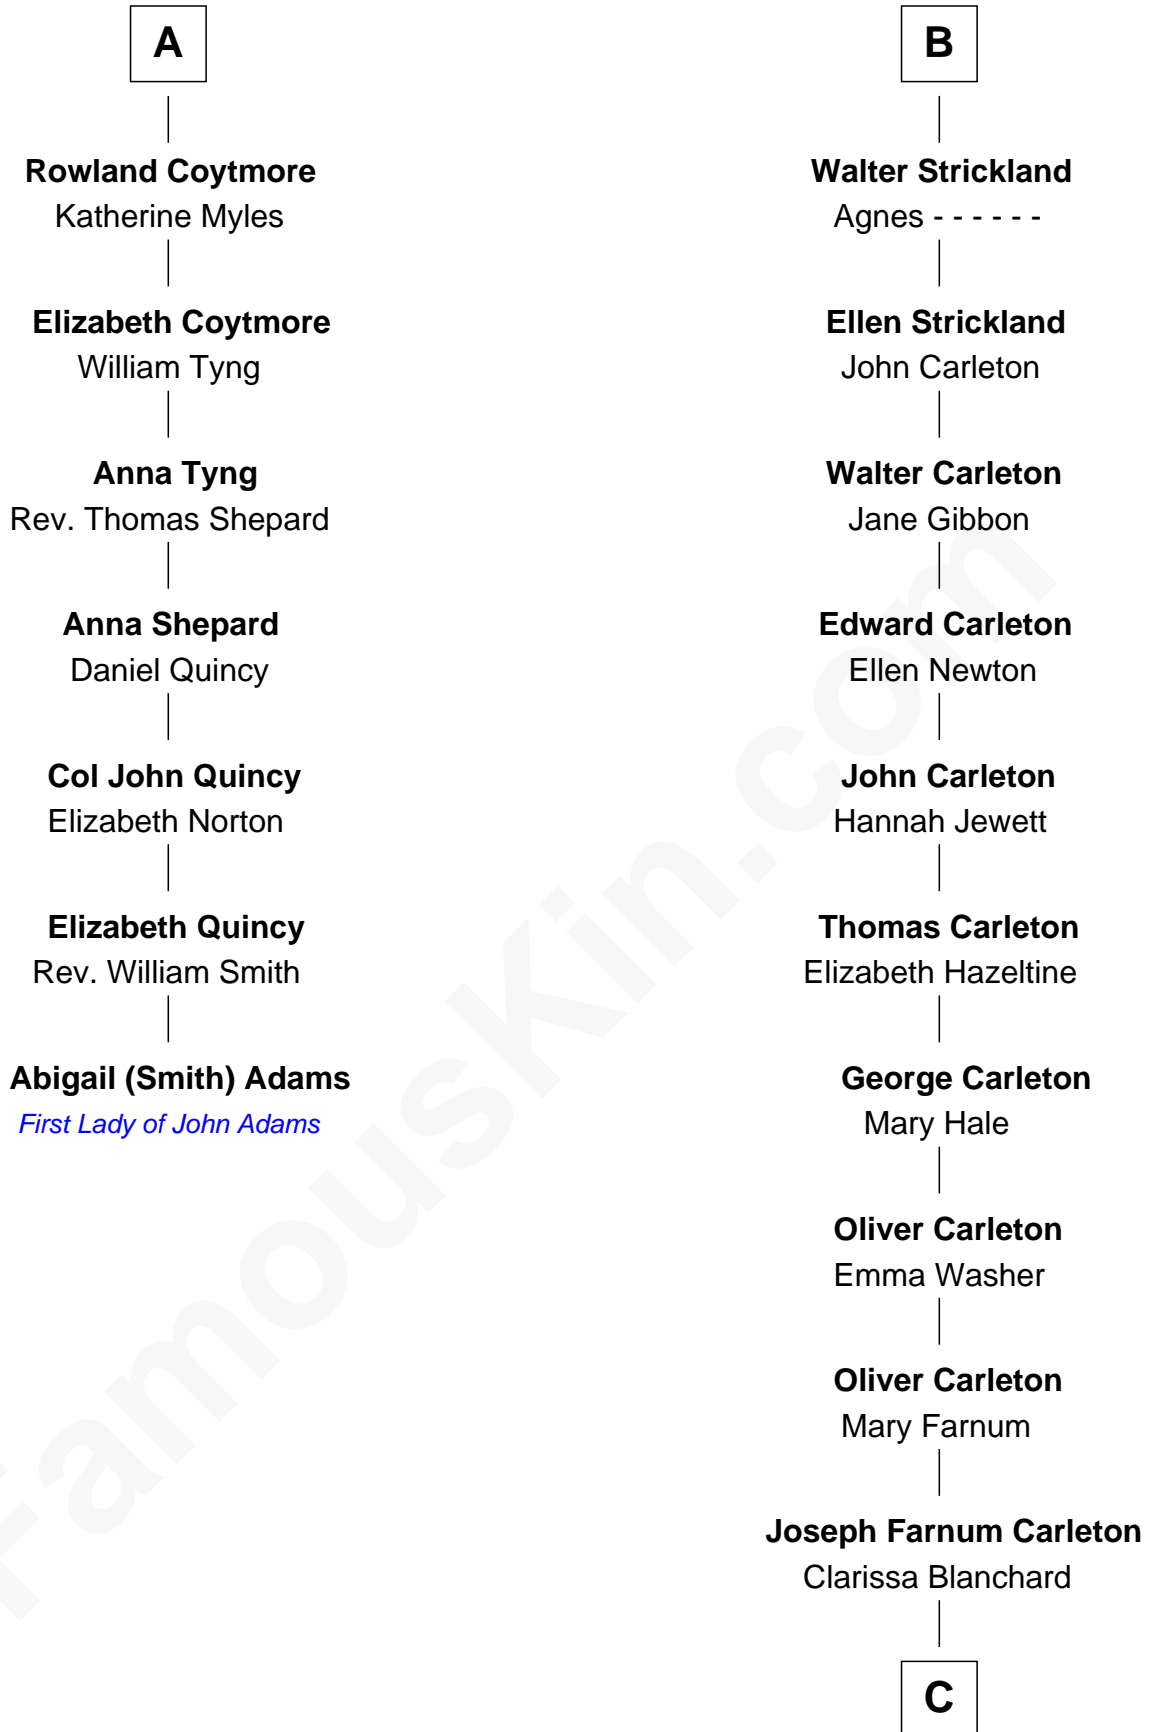

FamousKin.com
Relationship Chart of
Abigail (Smith) Adams
First Lady of President John Adams

13th cousin 8 times removed of

Mickey Rourke
Movie Actor

C

Hiram Wilson Carleton

Charlotte M. Fellows

Joseph Clinton Carleton

Maud Alice Fitts

Hazel May Carleton

Leonard Ernest Cameron

Annette Elizabeth Cameron

Philip Andrew Rourke

Mickey Rourke

Movie Actor