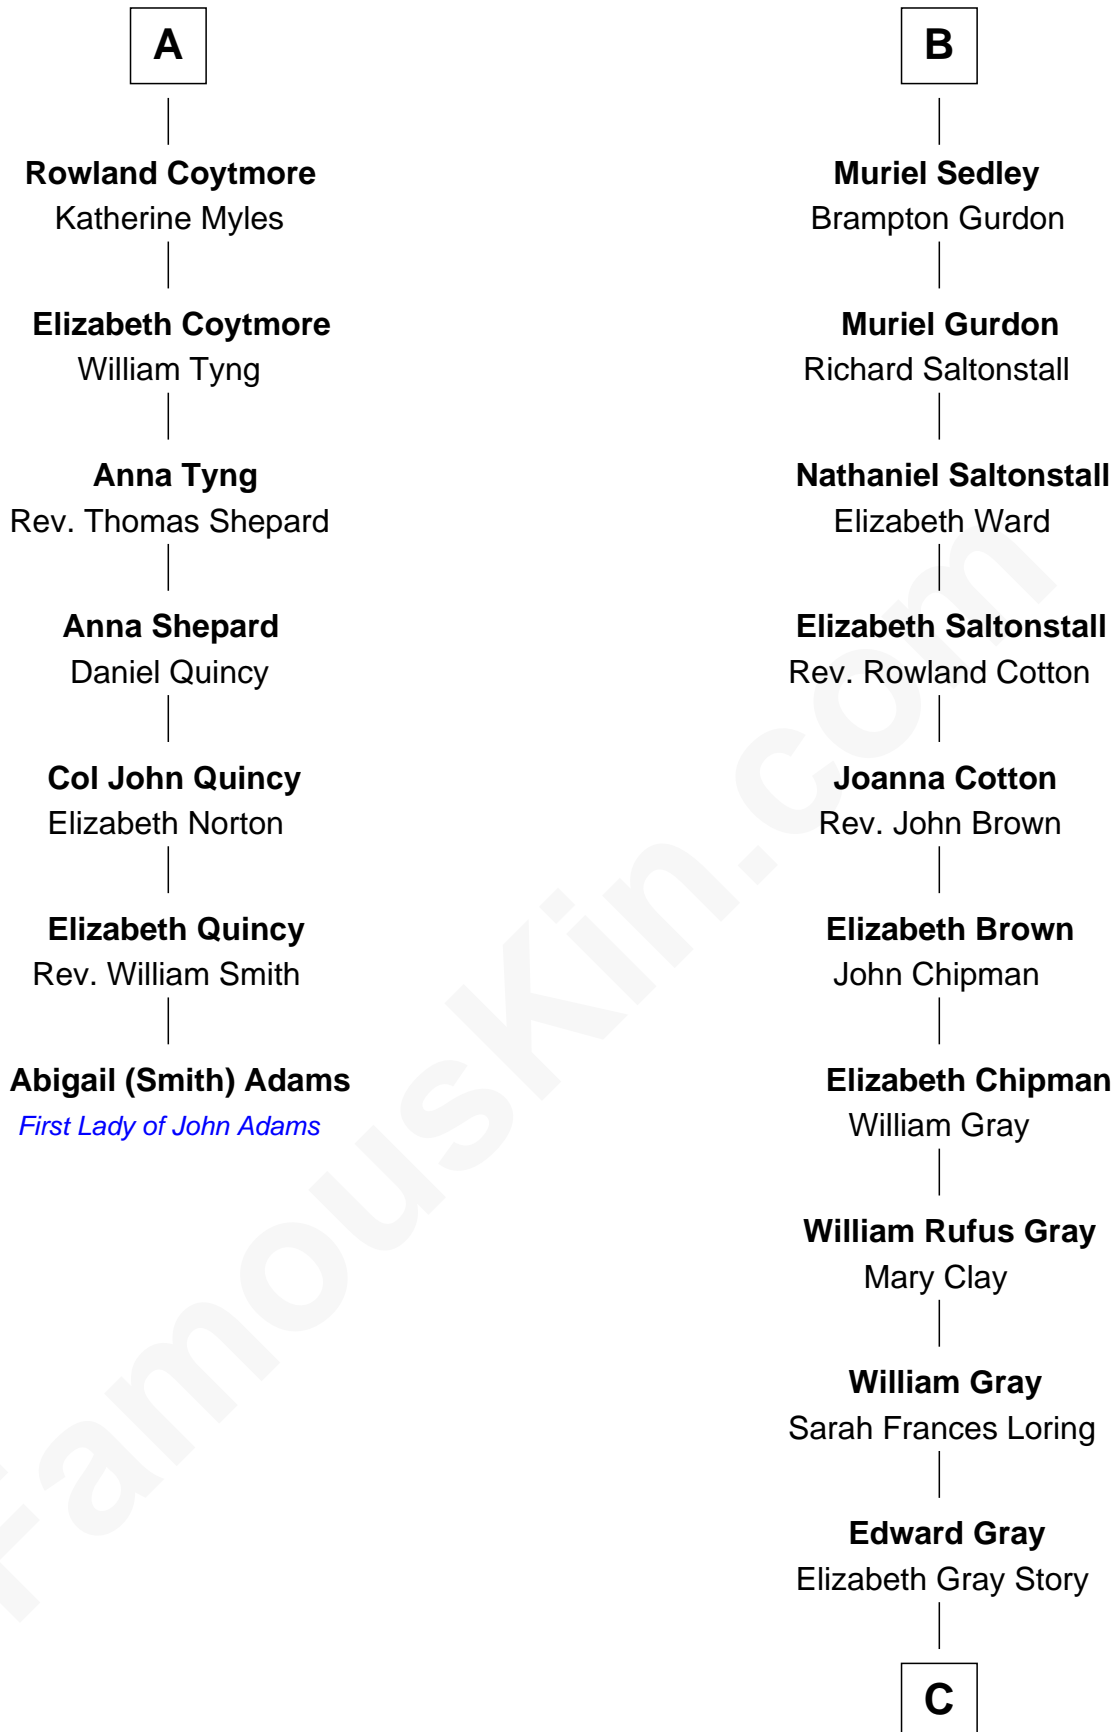

FamousKin.com
Relationship Chart of
Abigail (Smith) Adams
First Lady of President John Adams

13th cousin 6 times removed of

Story Musgrave
NASA Astronaut

C

Marguerite Gray
John Butler Swann

Marguerite Swann
Percy Musgrave

Story Musgrave
NASA Astronaut

FamousKin.com