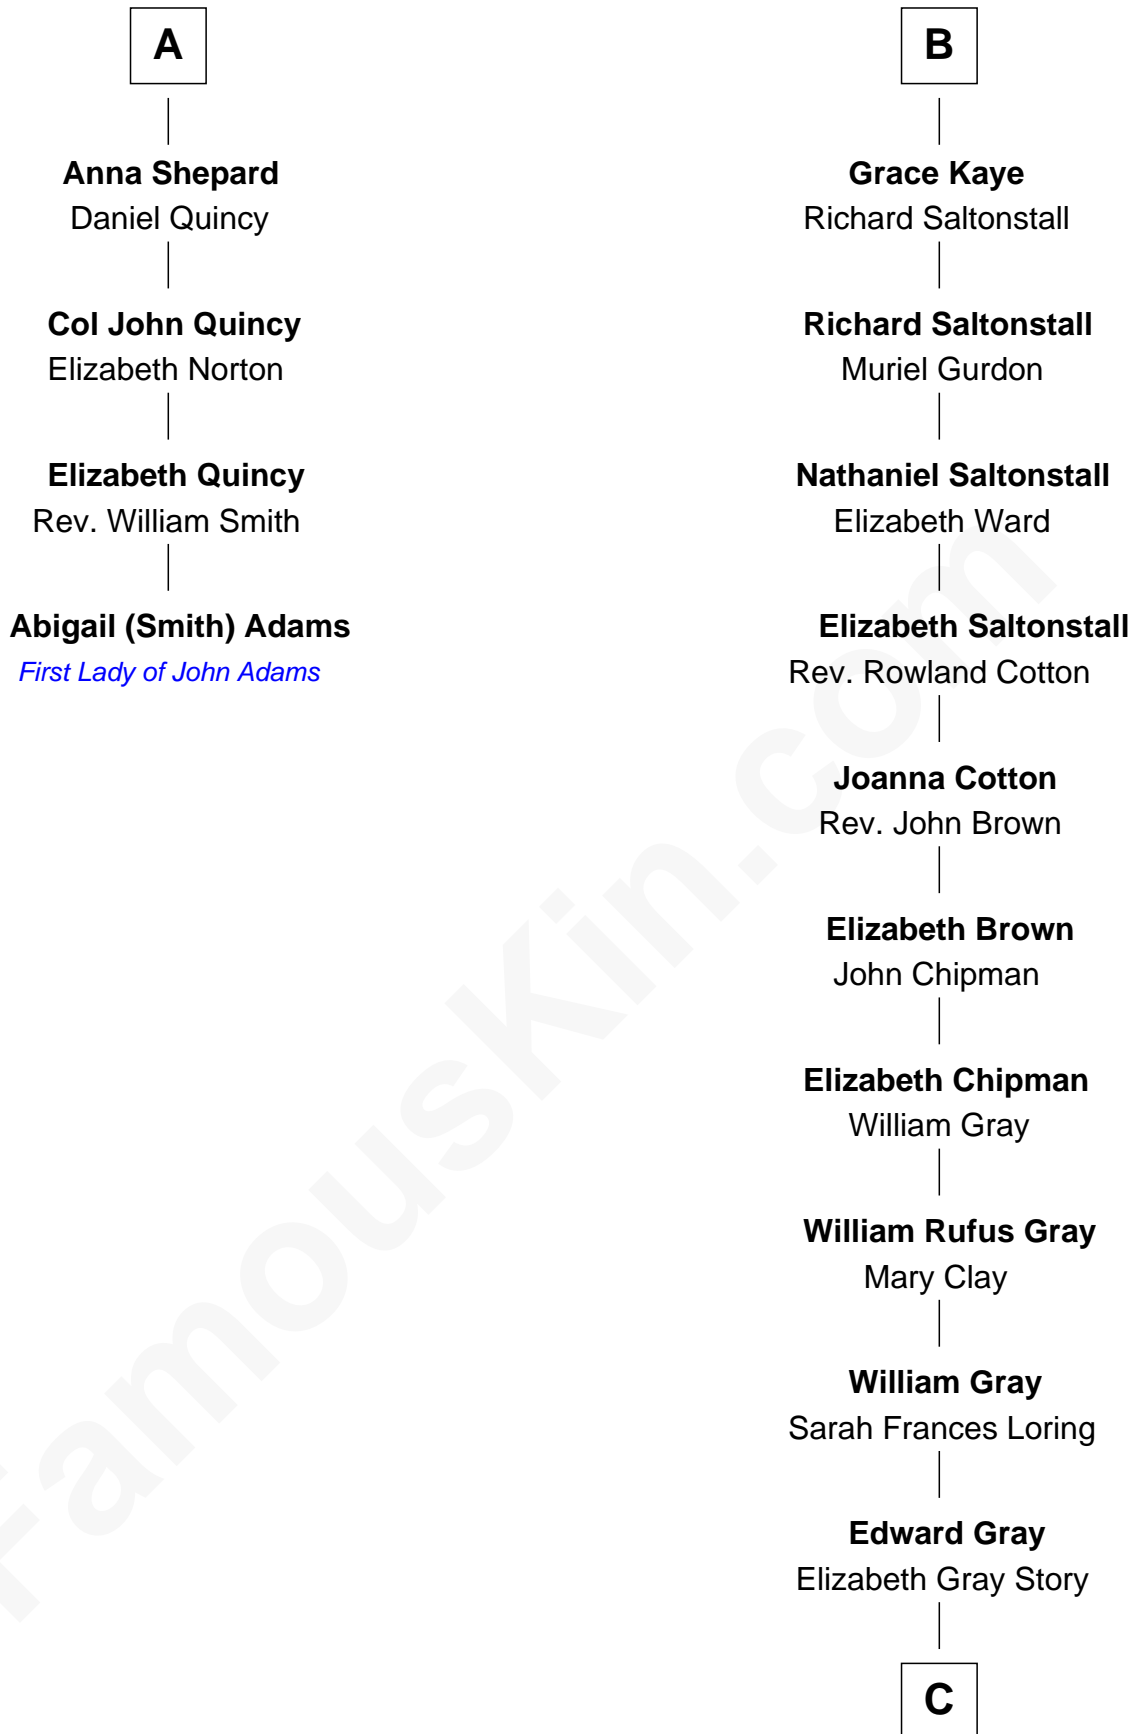

FamousKin.com

Relationship Chart of

Abigail (Smith) Adams

First Lady of President John Adams

10th cousin 9 times removed of

Story Musgrave

NASA Astronaut

C

Marguerite Gray
John Butler Swann

Marguerite Swann
Percy Musgrave

Story Musgrave
NASA Astronaut

FamousKin.com