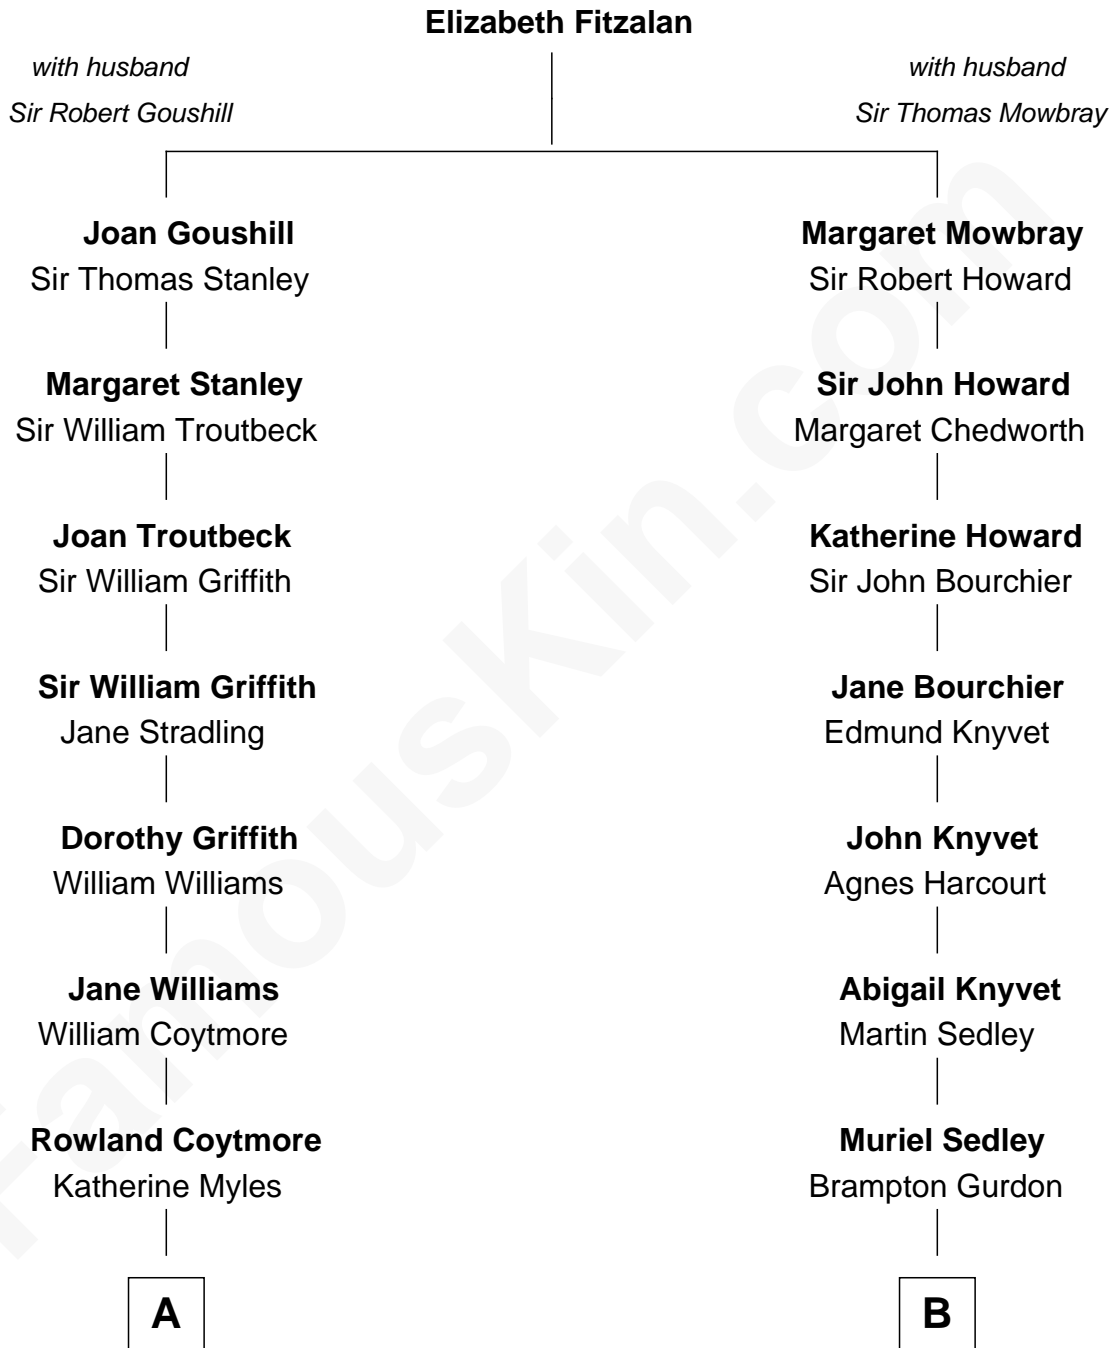

FamousKin.com
Relationship Chart of
Abigail (Smith) Adams
First Lady of President John Adams

12th cousin 6 times removed of

Story Musgrave
NASA Astronaut

C

|
Marguerite Swann

Percy Musgrave

|
Story Musgrave

NASA Astronaut

FamousKin.com