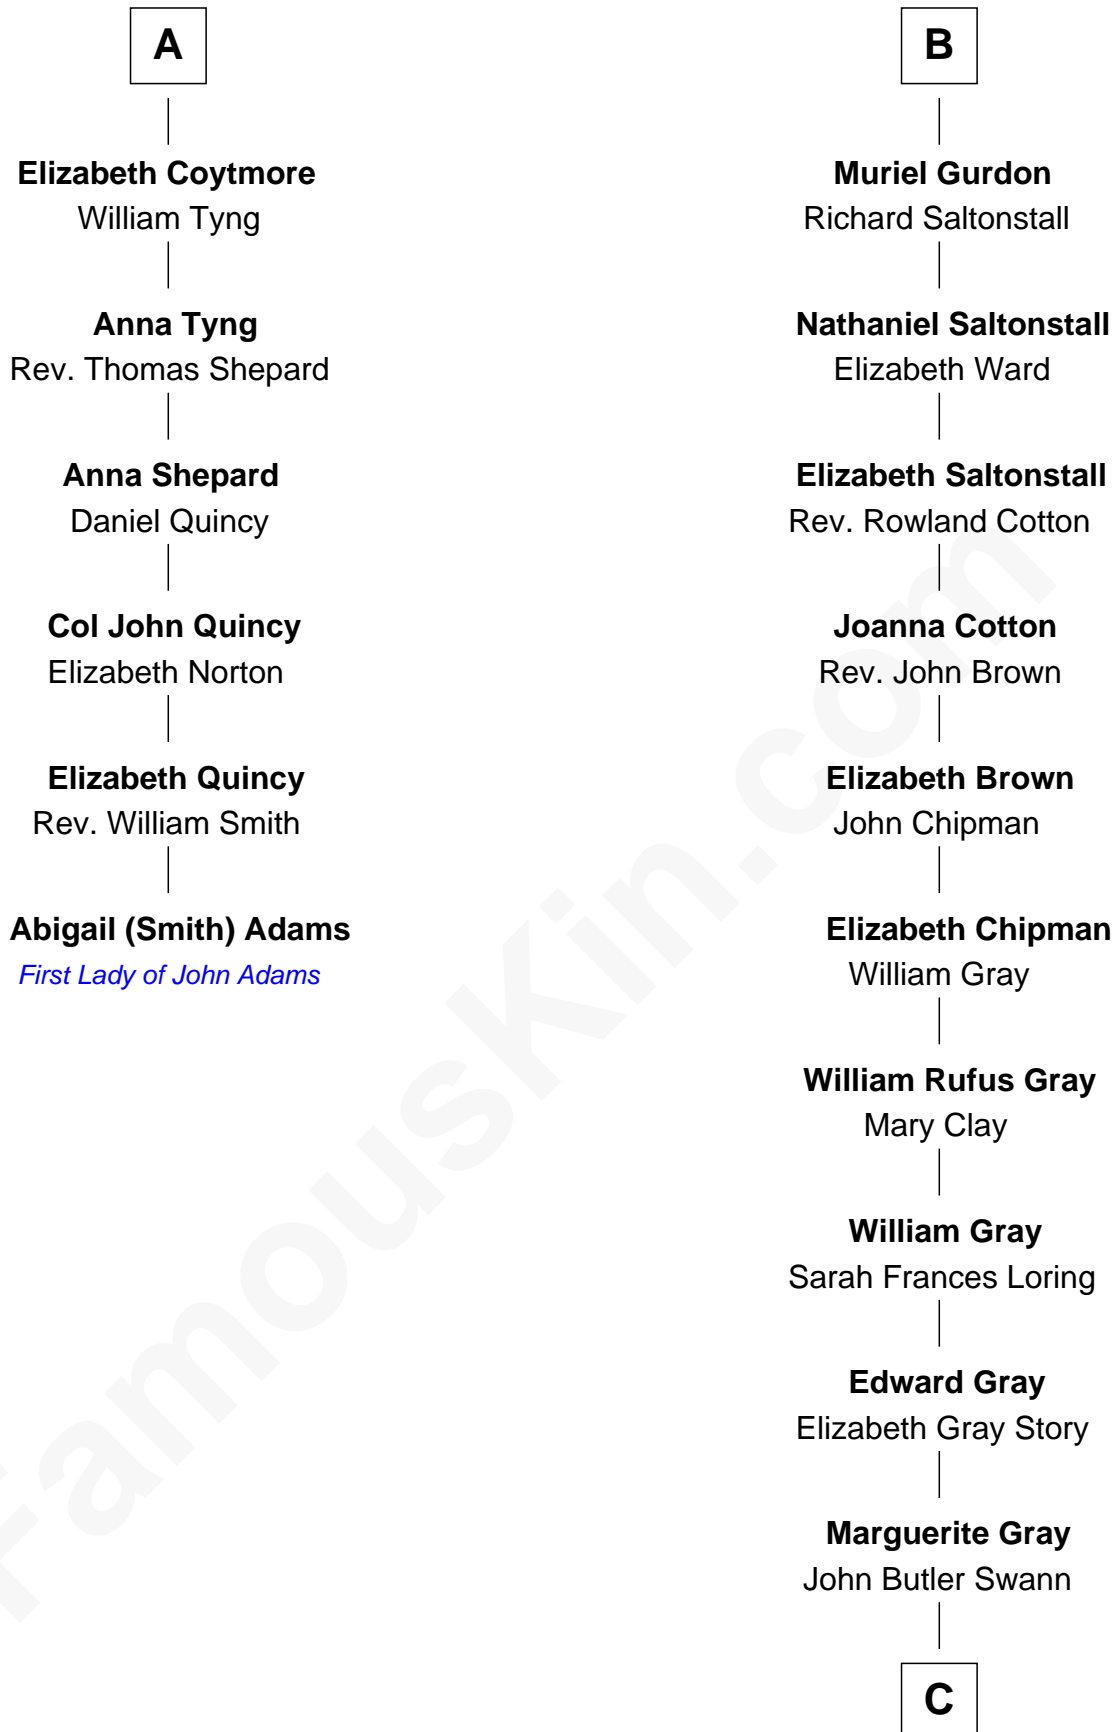

FamousKin.com
Relationship Chart of
Abigail (Smith) Adams
First Lady of President John Adams

12th cousin 6 times removed of

Story Musgrave
NASA Astronaut

C

|
Marguerite Swann

Percy Musgrave

|
Story Musgrave

NASA Astronaut

FamousKin.com