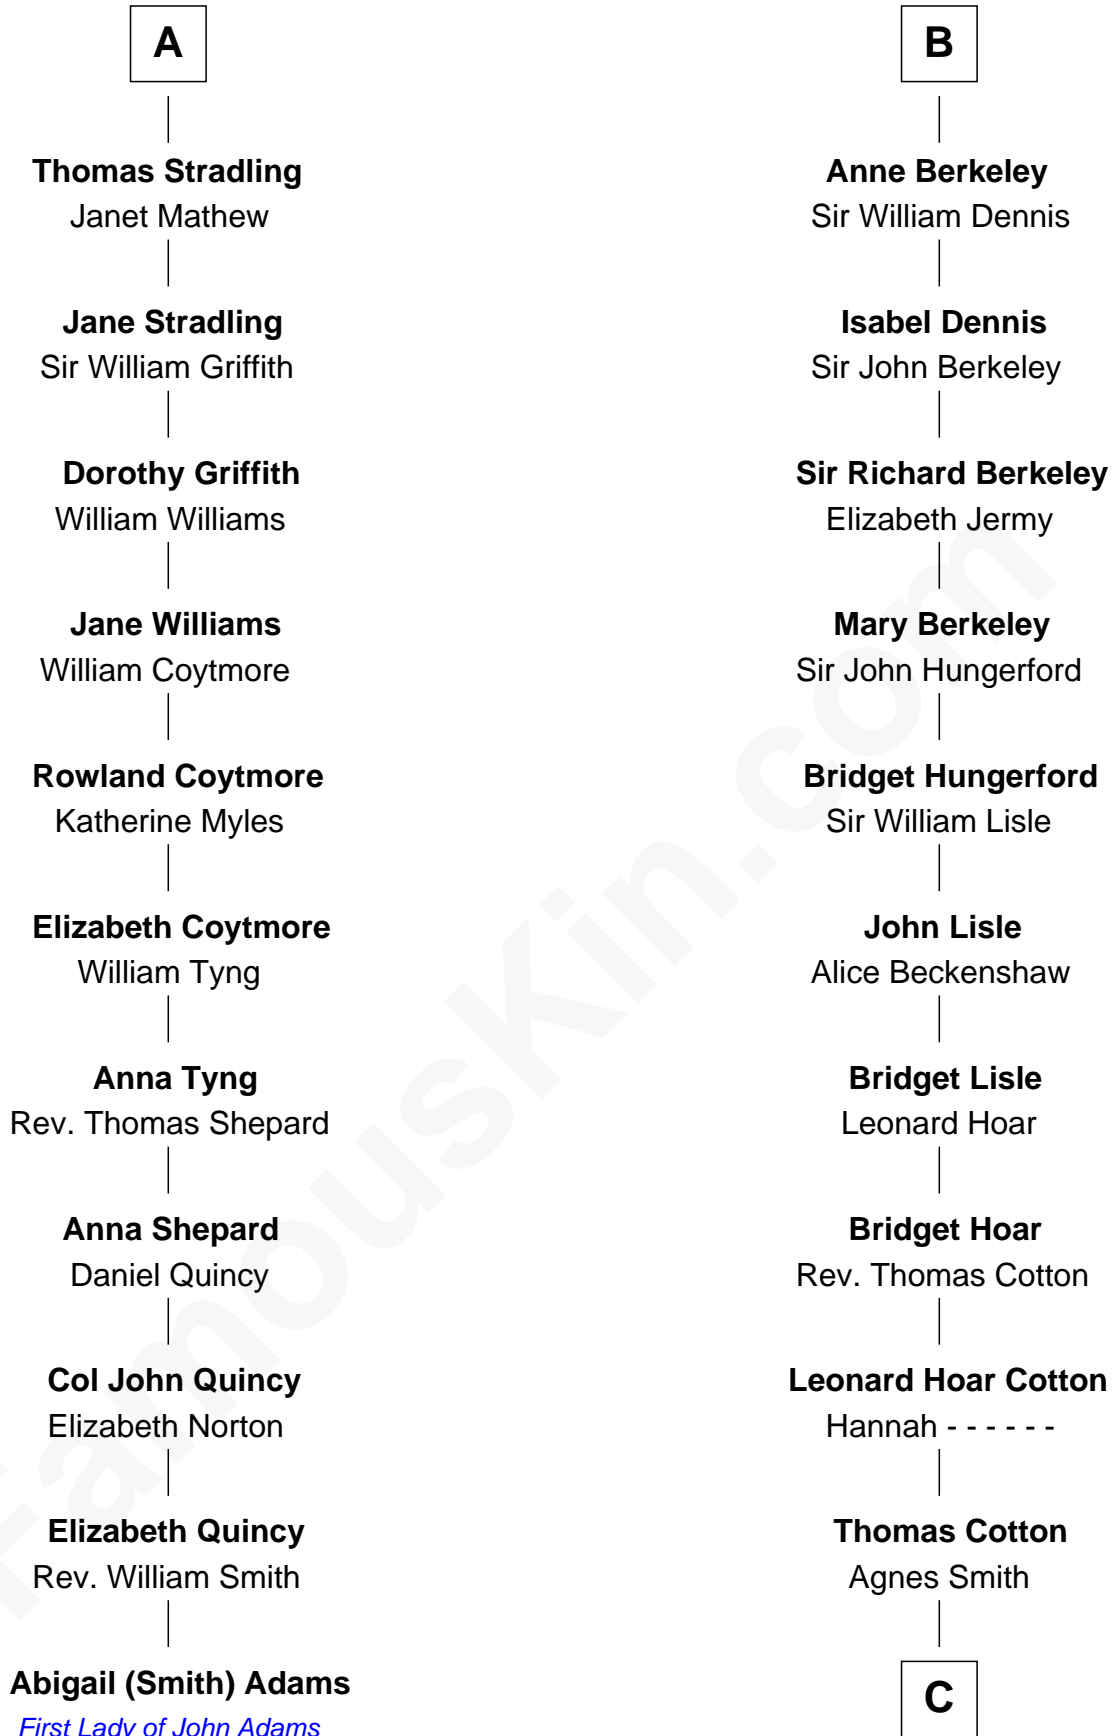

FamousKin.com
Relationship Chart of
Abigail (Smith) Adams
First Lady of President John Adams

17th cousin 3 times removed of

Emma Eames
Opera Singer

C

Martha Cotton

Joel Thompson

Martha Cotton Thompson

Nathaniel Eames

Ithamer Bellows Eames

Emma Hayden

Emma Eames

Opera Singer

FamousKin.com