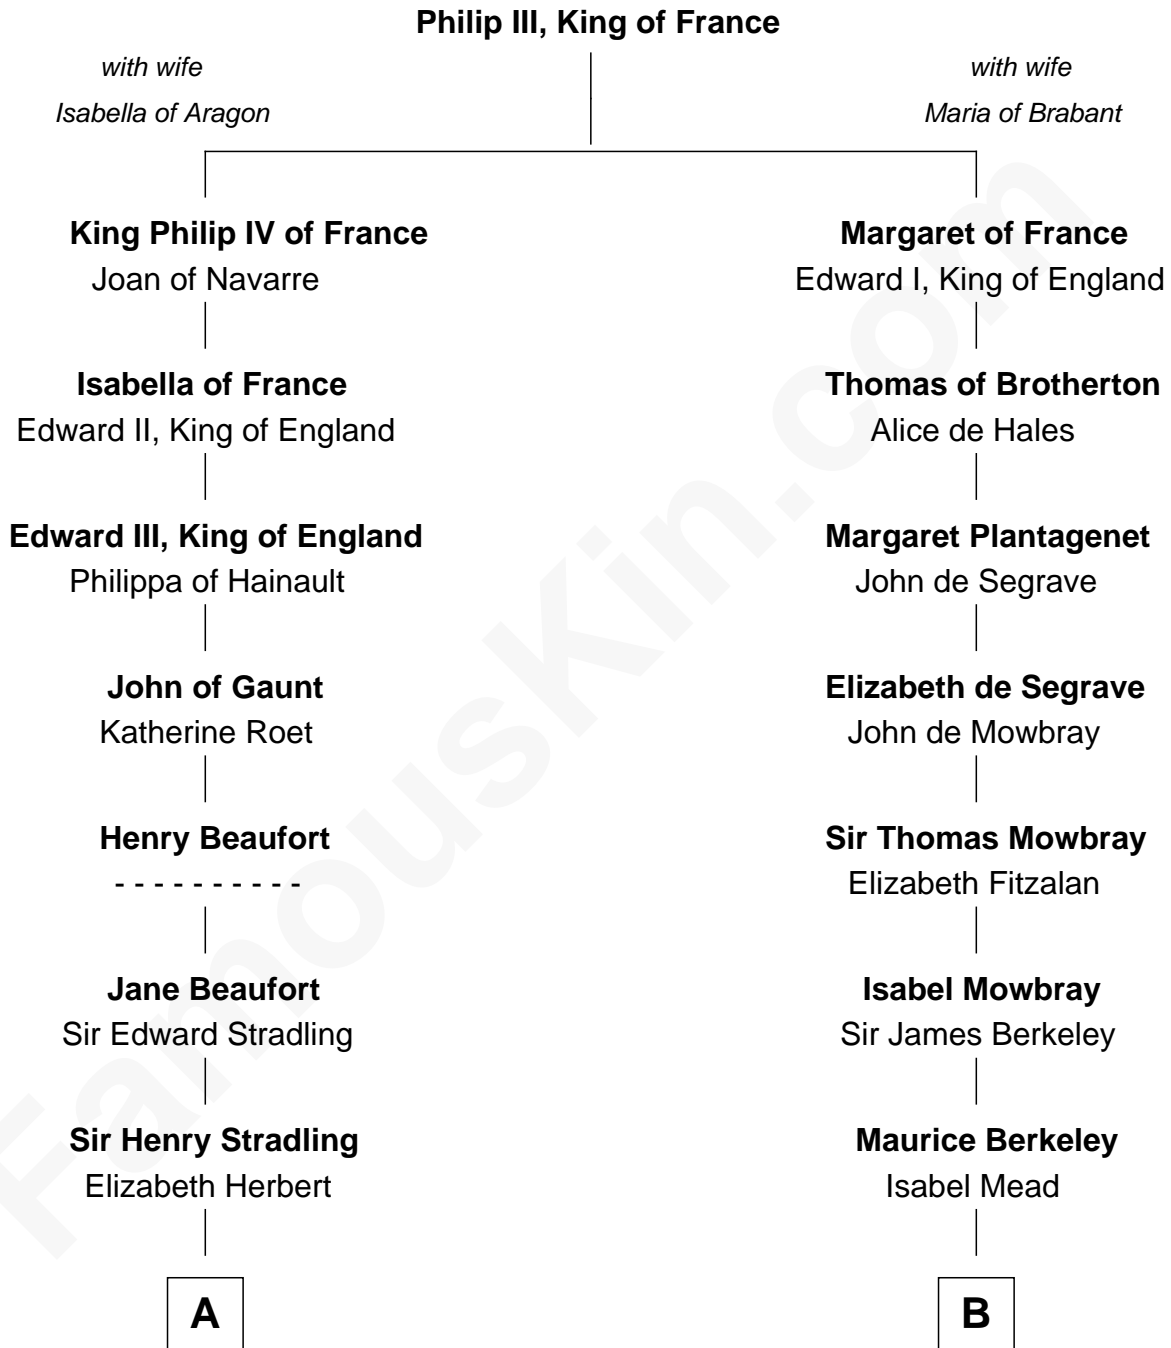

FamousKin.com
Relationship Chart of
Abigail (Smith) Adams
First Lady of President John Adams

17th cousin 3 times removed of

Emma Eames
Opera Singer

C

Martha Cotton

Joel Thompson

Martha Cotton Thompson

Nathaniel Eames

Ithamer Bellows Eames

Emma Hayden

Emma Eames

Opera Singer

FamousKin.com