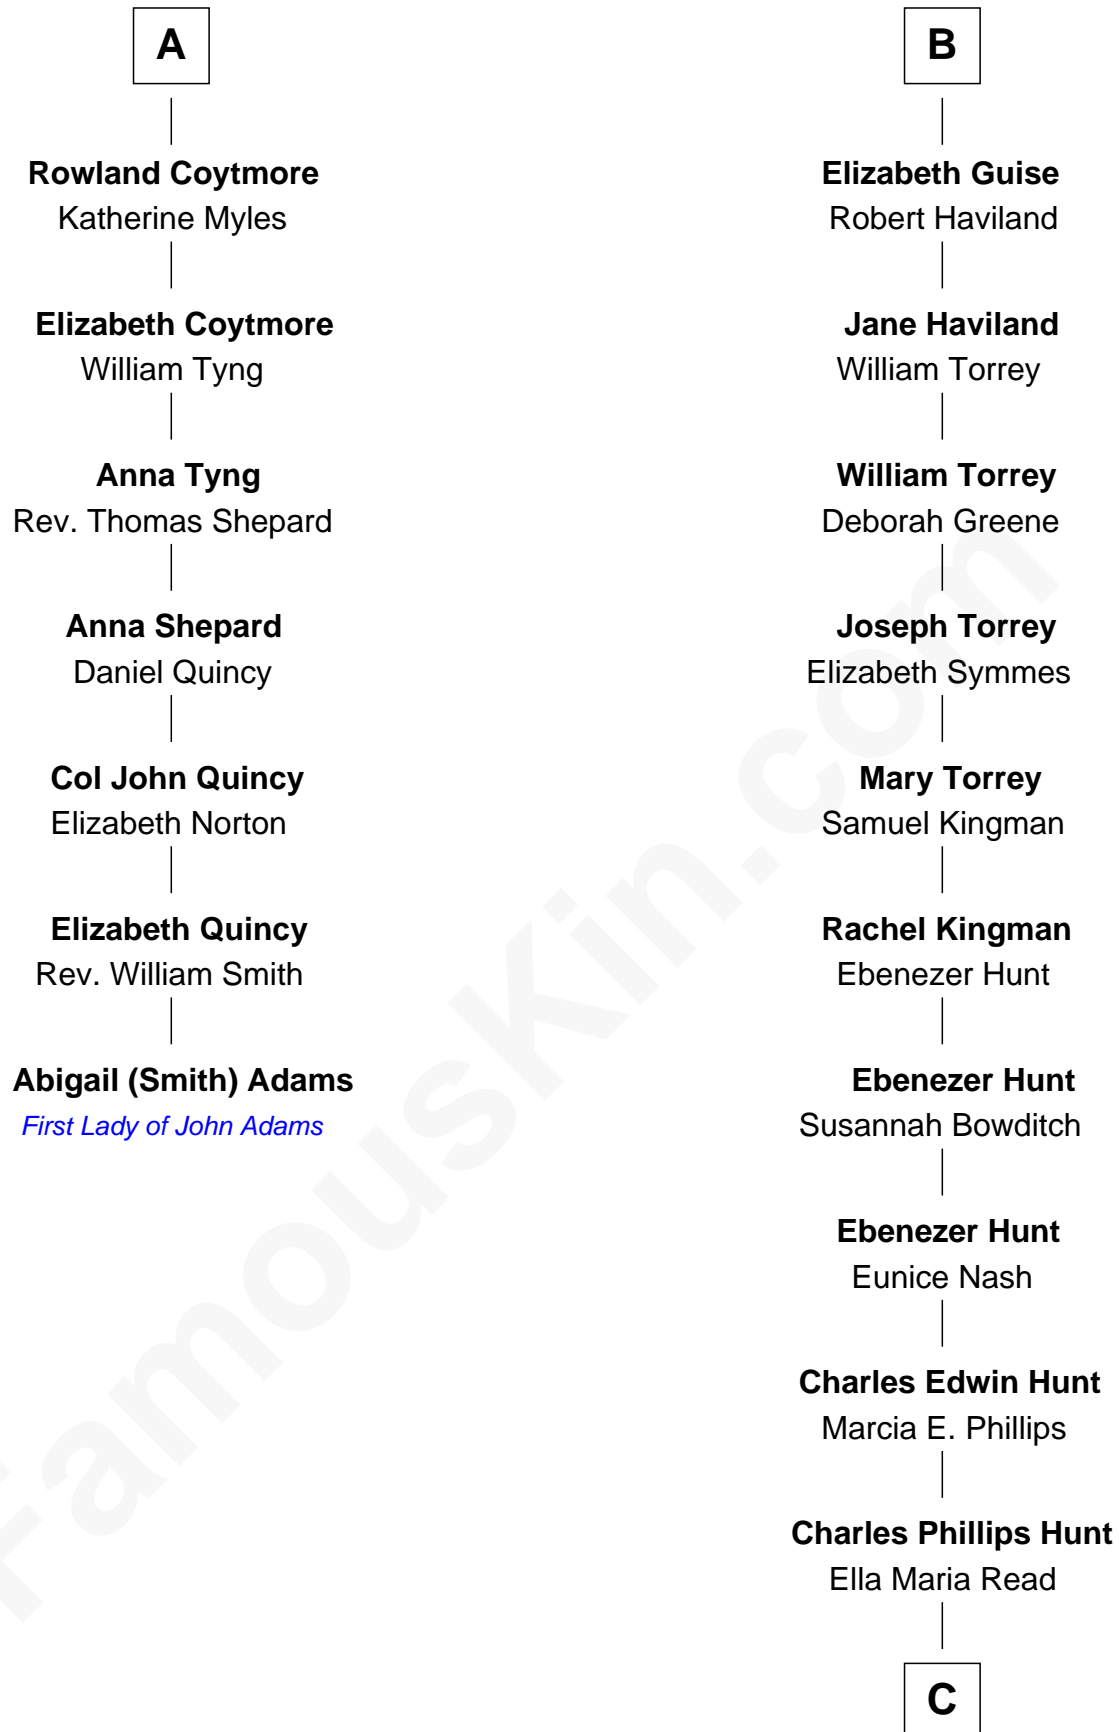

FamousKin.com

Relationship Chart of

Abigail (Smith) Adams

First Lady of President John Adams

13th cousin 6 times removed of

Linda Hunt

TV and Movie Actress

C