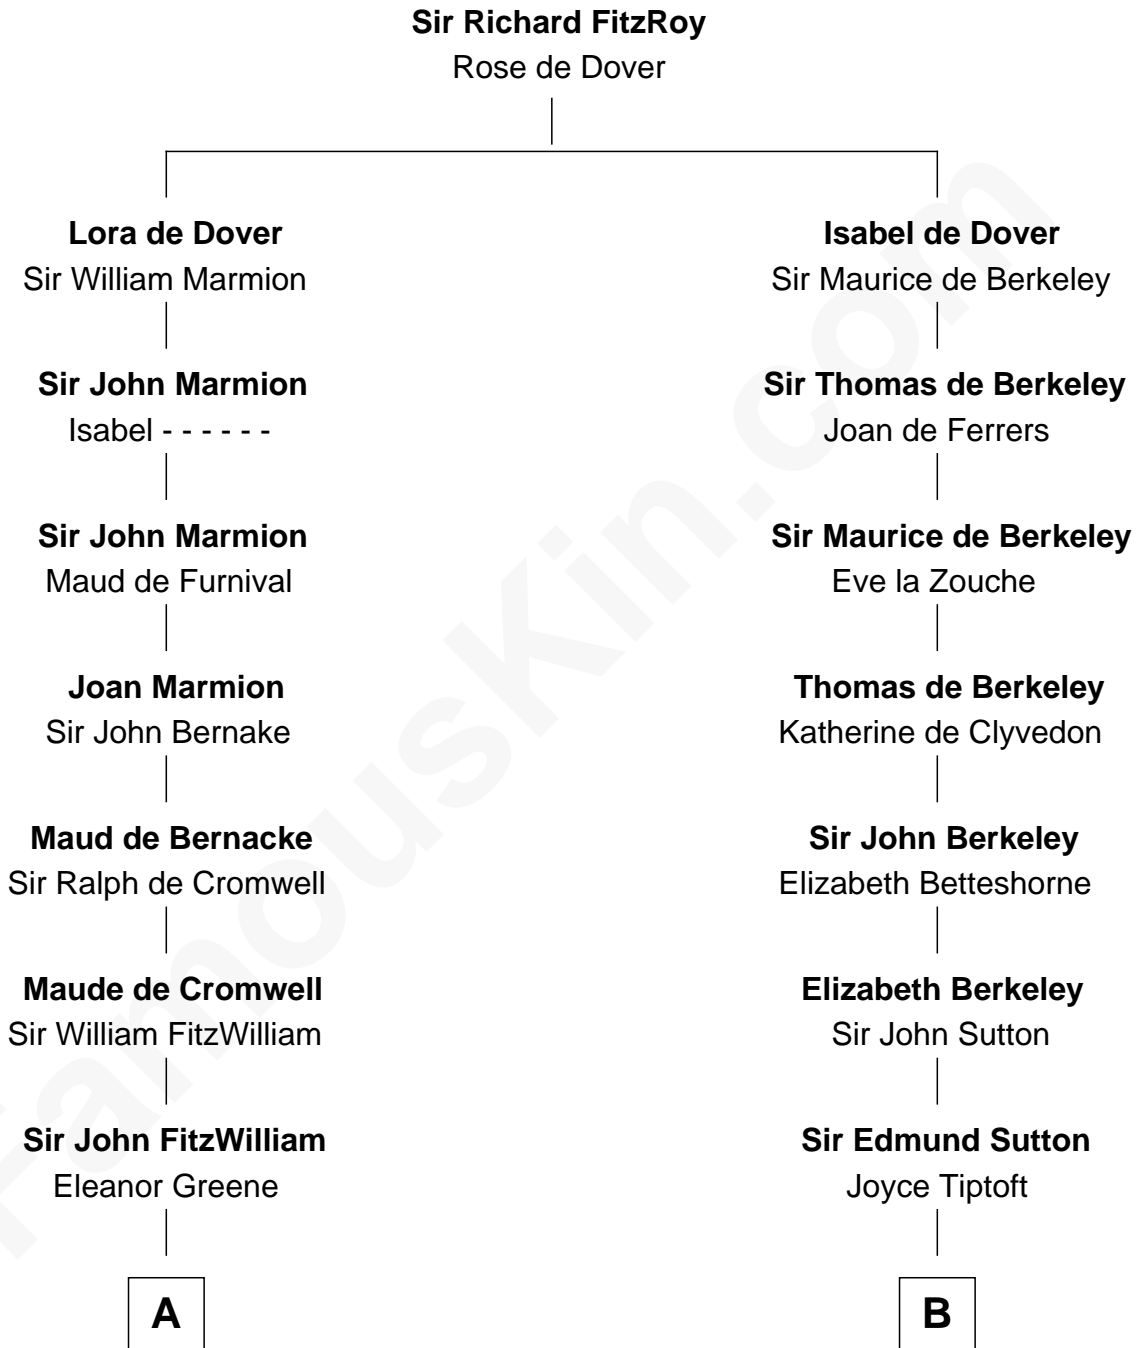

FamousKin.com

Relationship Chart of

Abigail (Smith) Adams

First Lady of President John Adams

17th cousin 4 times removed of

General George S. Patton

U.S. Army - World War II

C

William Thorton
Eleanor Thompson

Susanna Thompson Thorton
Andrew Glassell

Susan Thornton Glassell
George Smith Patton

George Smith Patton
Ruth Wilson

General George S. Patton
U.S. Army - World War II

FamousKin.com