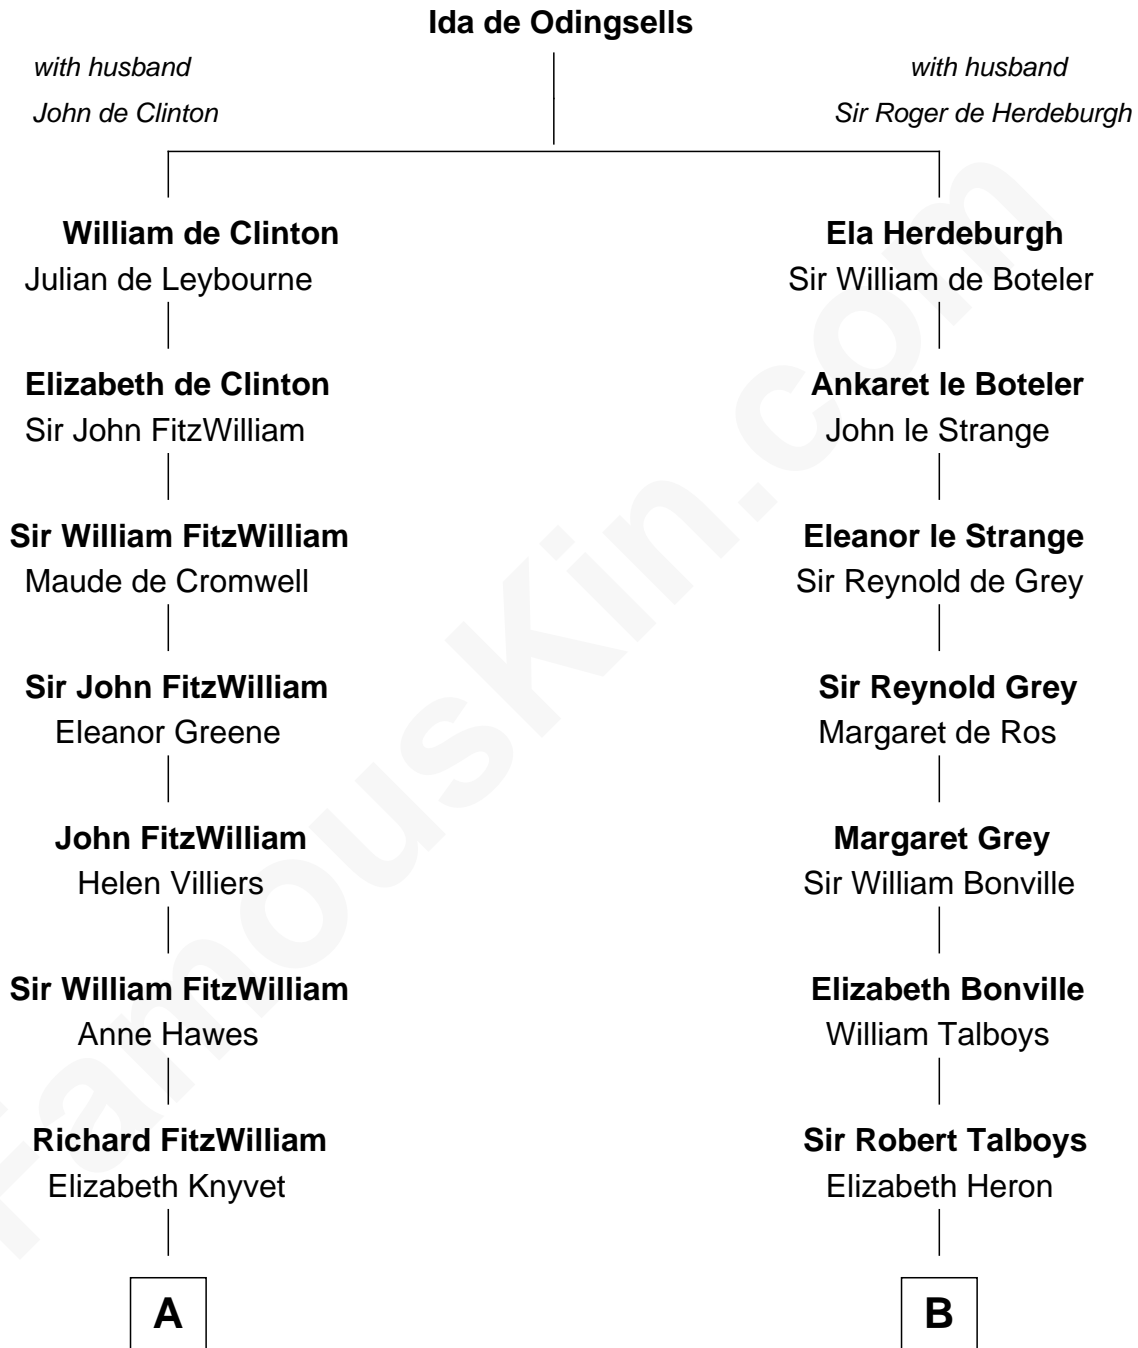

FamousKin.com

Relationship Chart of

Abigail (Smith) Adams

First Lady of President John Adams

14th cousin 6 times removed of

General George S. Patton

U.S. Army - World War II

C

—
Susanna Thompson Thorton

Andrew Glassell

—
Susan Thornton Glassell

George Smith Patton

—
George Smith Patton

Ruth Wilson

—
General George S. Patton

U.S. Army - World War II