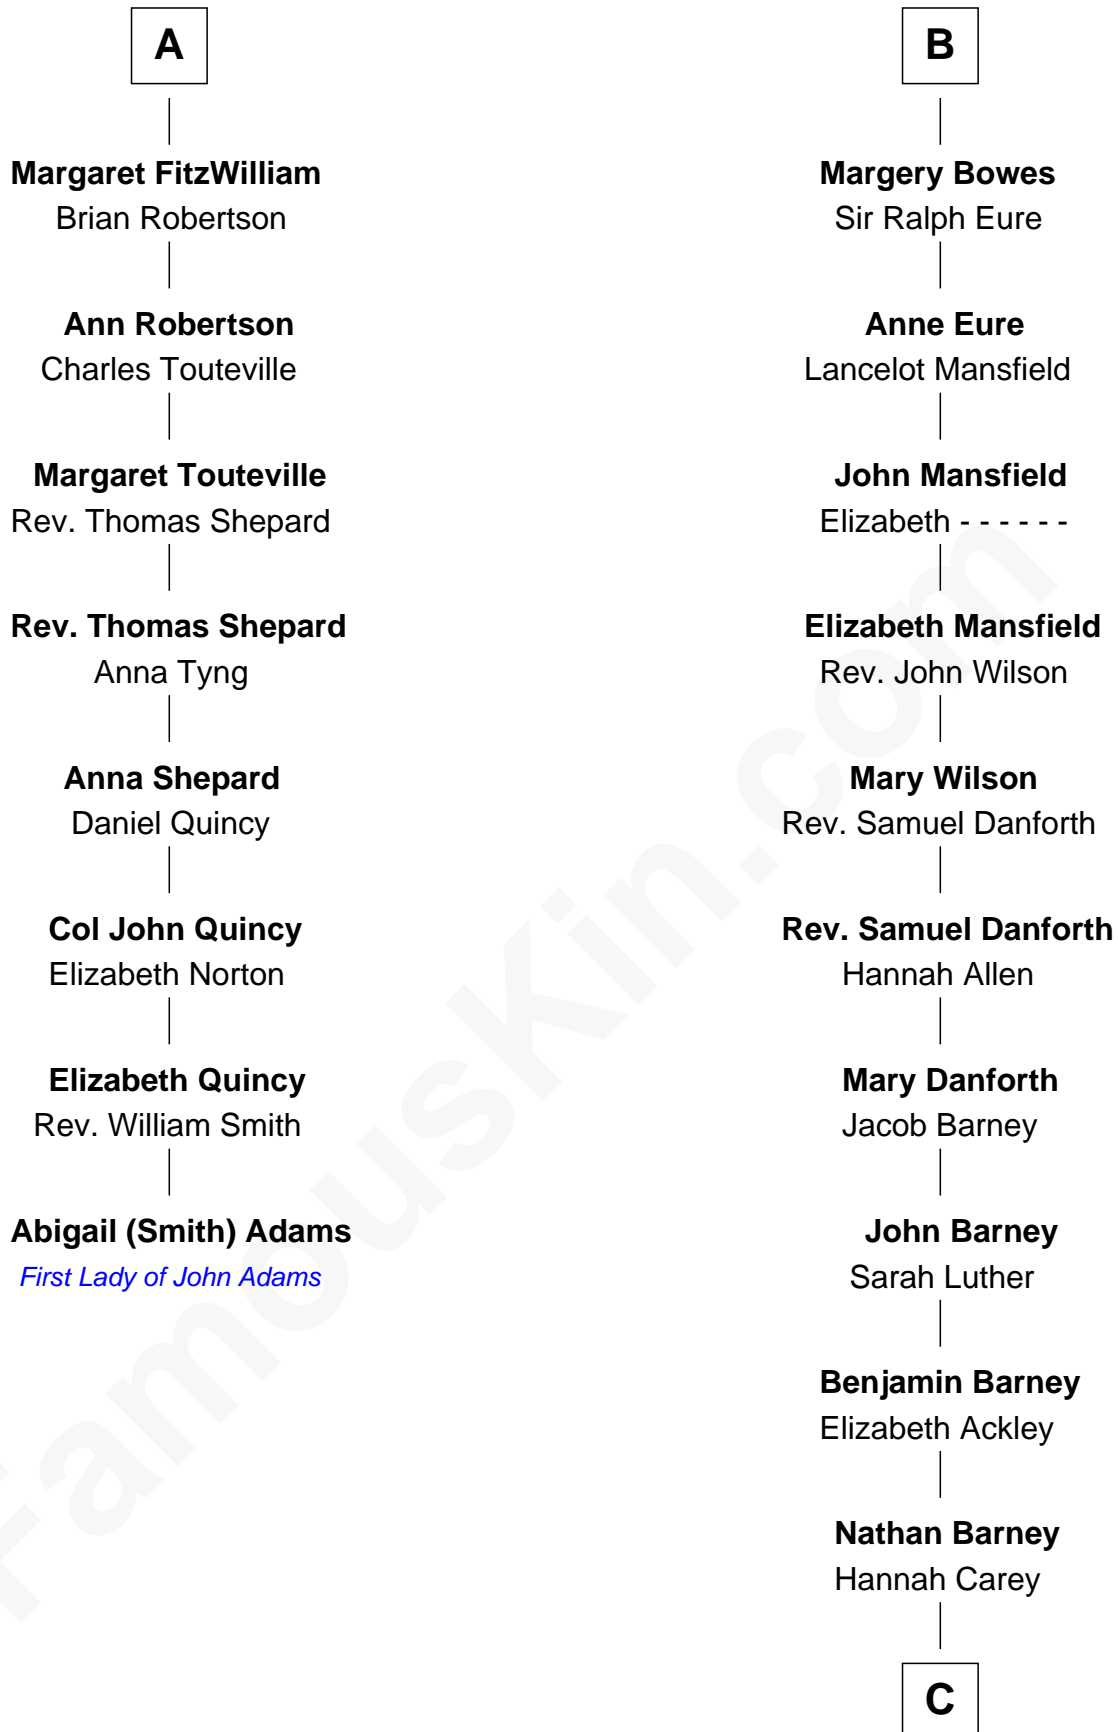

## Relationship Chart of

**Abigail (Smith) Adams**

*First Lady of President John Adams*

14th cousin 6 times removed of

**Elizabeth Montgomery**

*TV Actress - "Bewitched"*

**Sir John Marmion**

Maud de Furnival

**C**

**Nathan Barney**

Mary A. Deverell

**Mary Weed Barney**

Henry Montgomery

**Henry Montgomery**

Elizabeth Bryan Allen

**Elizabeth Montgomery**