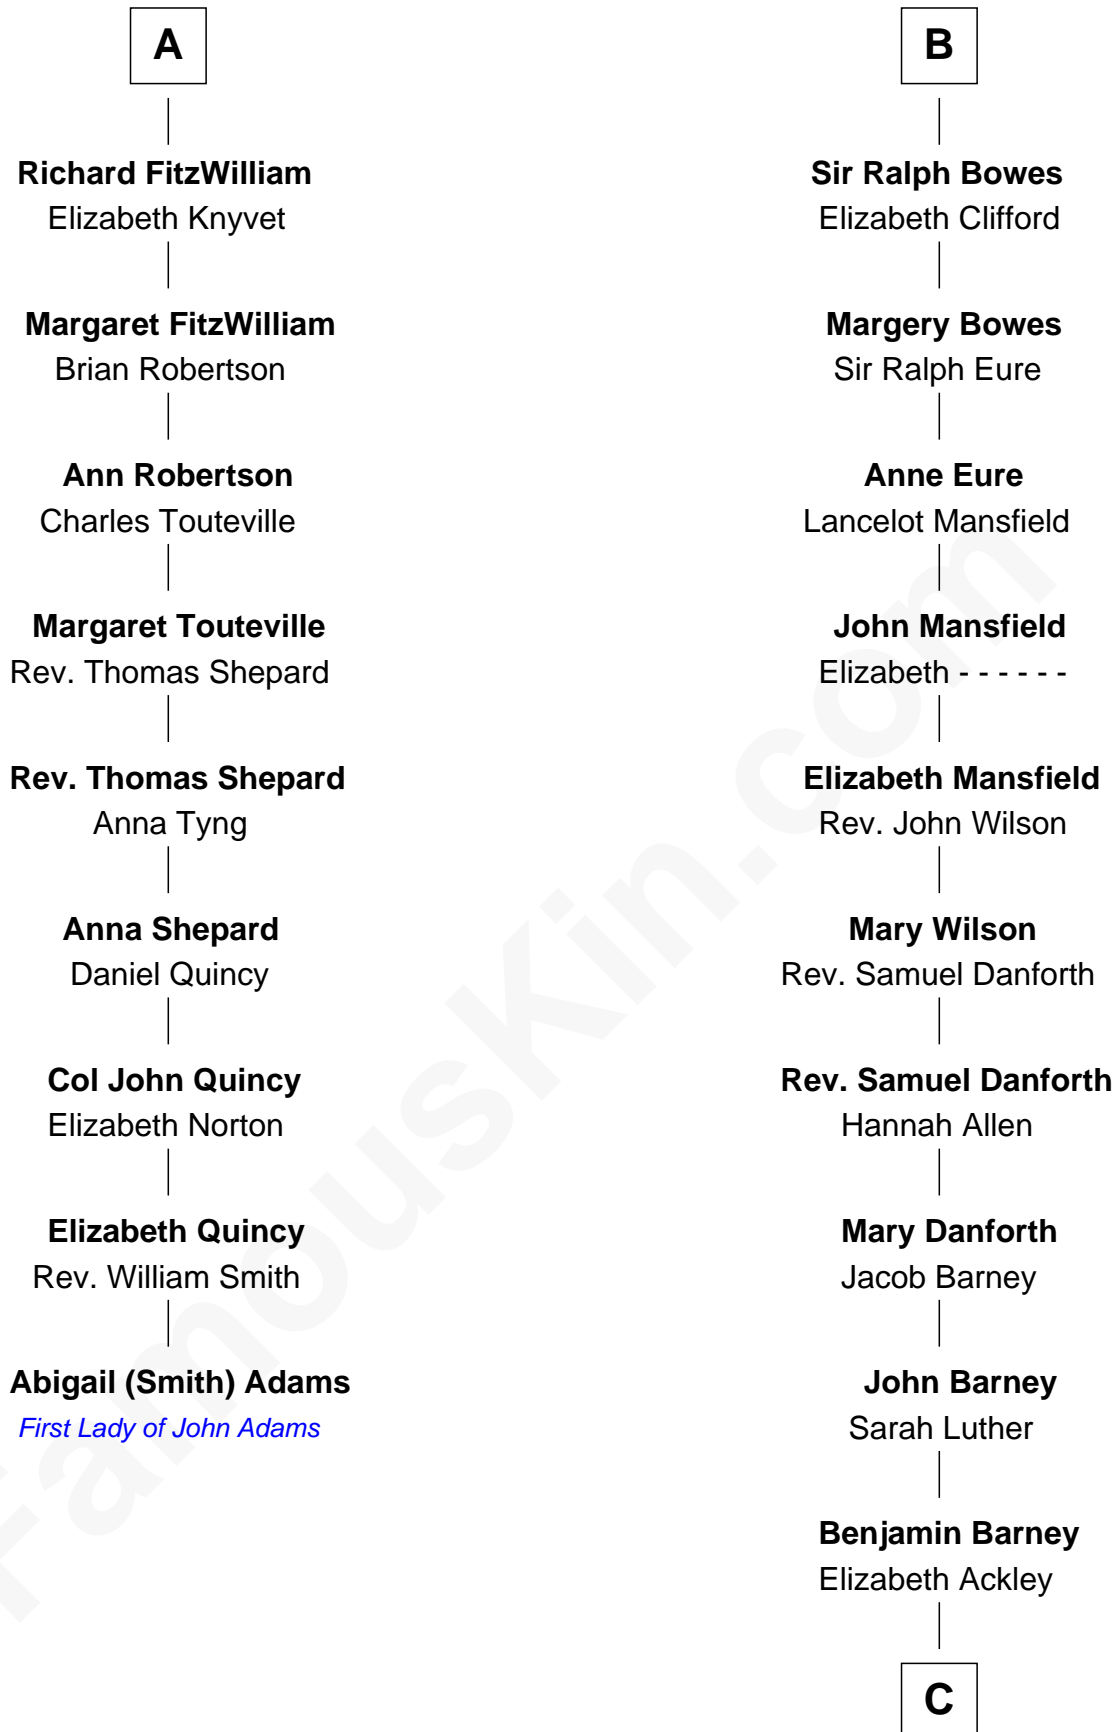

FamousKin.com

Relationship Chart of

Abigail (Smith) Adams

First Lady of President John Adams

15th cousin 6 times removed of

Elizabeth Montgomery

TV Actress - "Bewitched"

William de Odingsells

Ela FitzWalter

C

Nathan Barney

Hannah Carey

Nathan Barney

Mary A. Deverell

Mary Weed Barney

Henry Montgomery