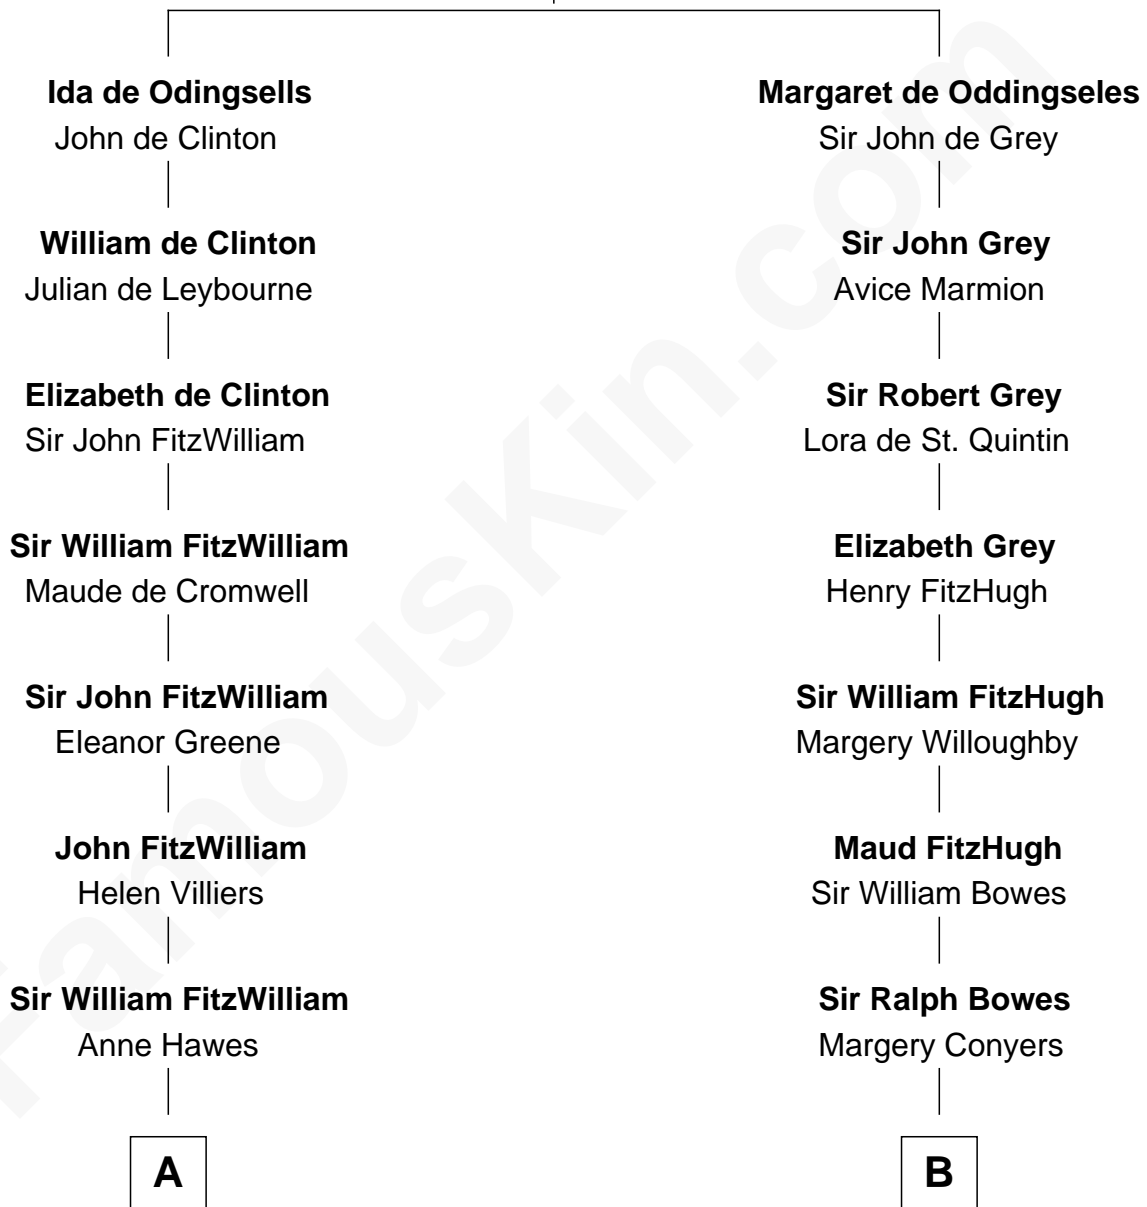

FamousKin.com

Relationship Chart of

Abigail (Smith) Adams

First Lady of President John Adams

15th cousin 6 times removed of

Elizabeth Montgomery

TV Actress - "Bewitched"

William de Odingsells

Ela FitzWalter

C

Nathan Barney

Hannah Carey

Nathan Barney

Mary A. Deverell

Mary Weed Barney

Henry Montgomery