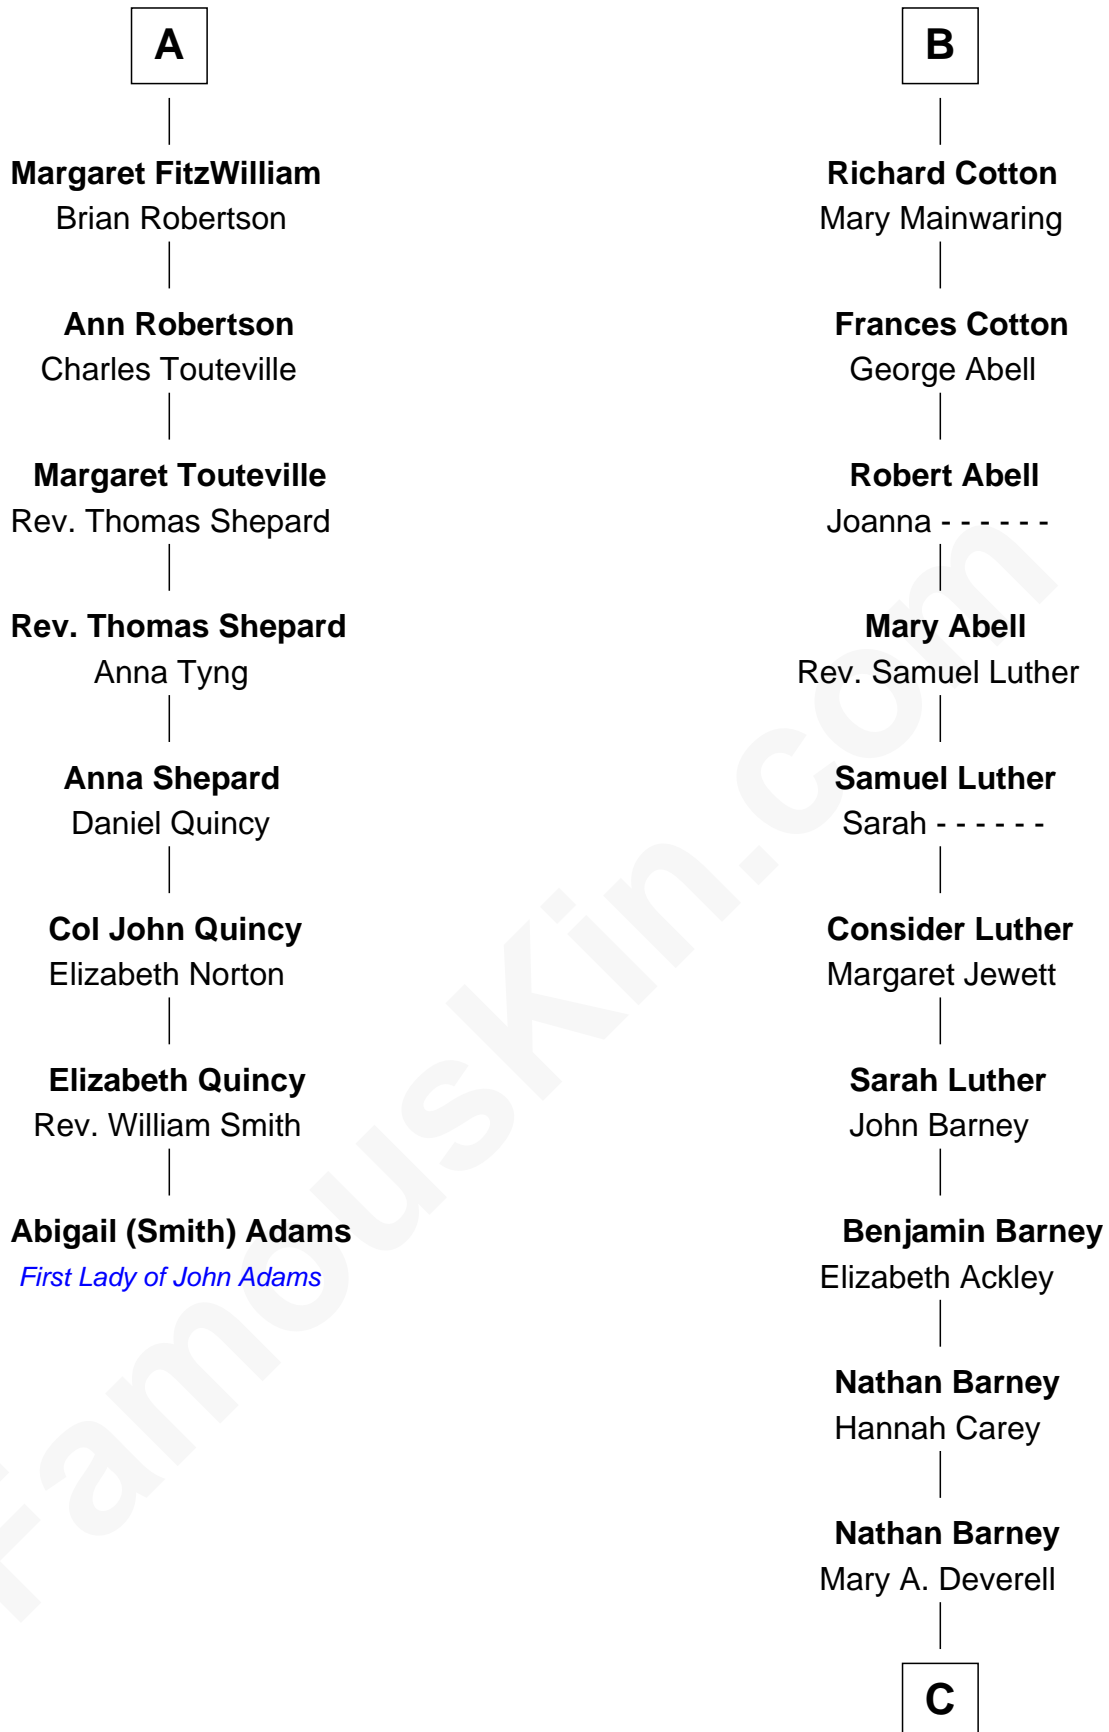

## Relationship Chart of

### Abigail (Smith) Adams

First Lady of President John Adams

14th cousin 5 times removed of

**Elizabeth Montgomery**  
TV Actress - "Bewitched"

**Eudo la Zouche**  
Milicent de Cantilupe

**C**

—  
**Mary Weed Barney**

Henry Montgomery

—  
**Henry Montgomery**

Elizabeth Bryan Allen

—  
**Elizabeth Montgomery**

*TV Actress - "Bewitched"*

FamousKin.com