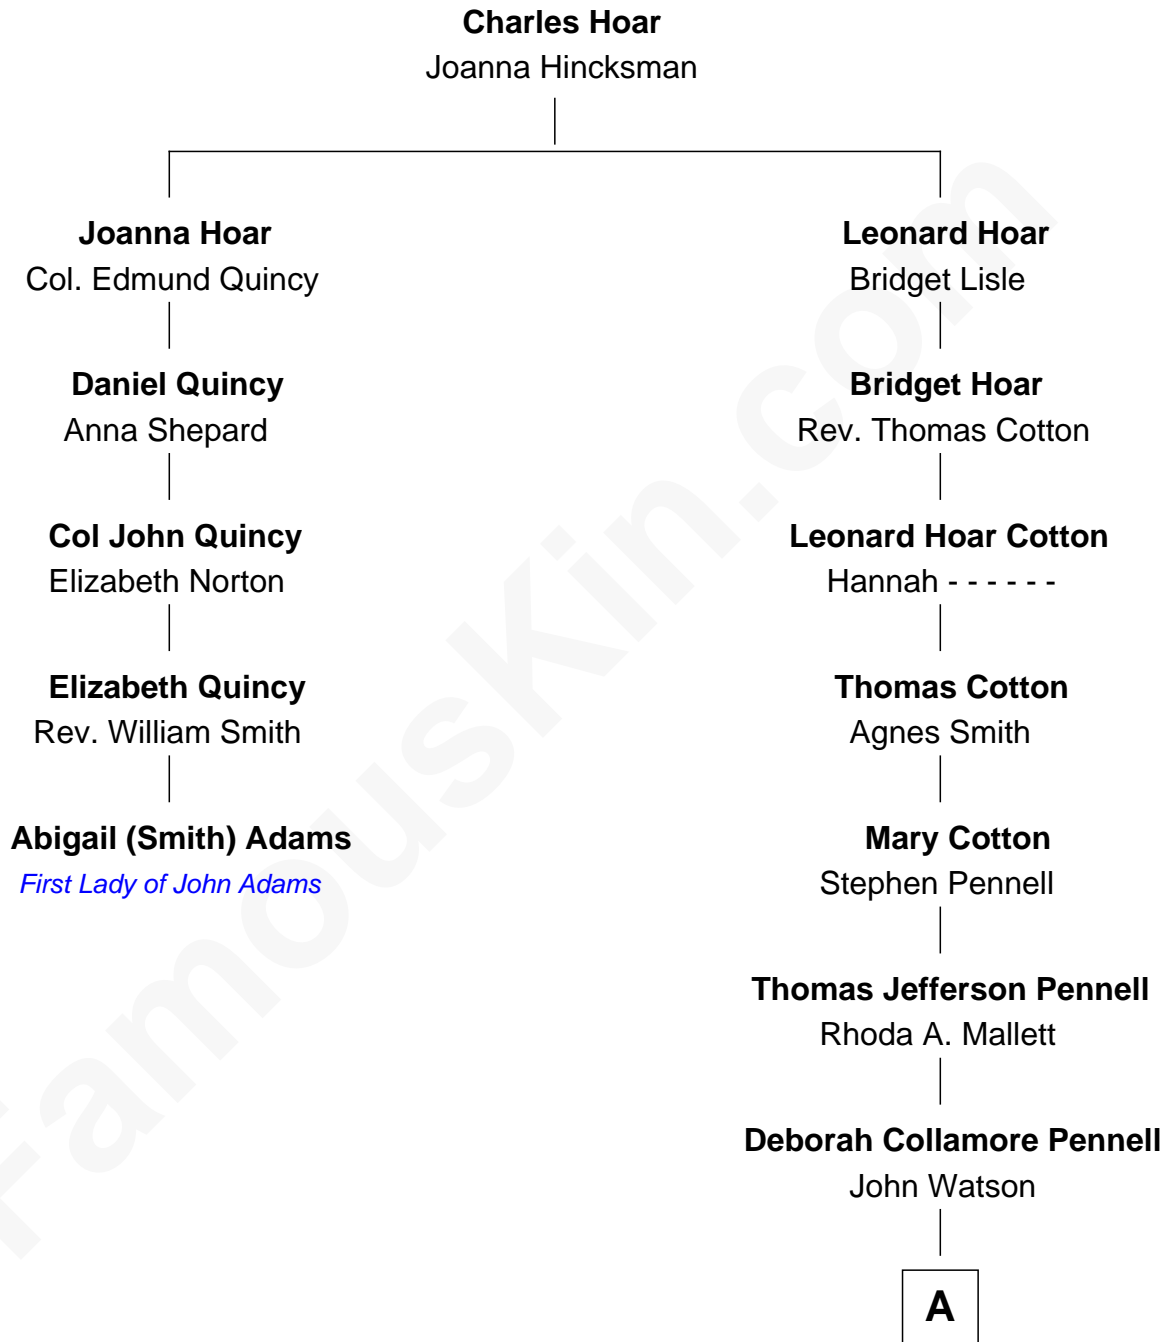

FamousKin.com

Relationship Chart of

Abigail (Smith) Adams

First Lady of President John Adams

4th cousin 6 times removed of

Warren Buffett

Chairman & CEO, Berkshire Hathaway

A

—
Susan Ann Watson

Ford Bela Barber

—
Stella Frances Barber

John Ammon Stahl

—
Leila Stahl

Howard Homan Buffett

—
Warren Buffett

Chairman & CEO, Berkshire Hathaway