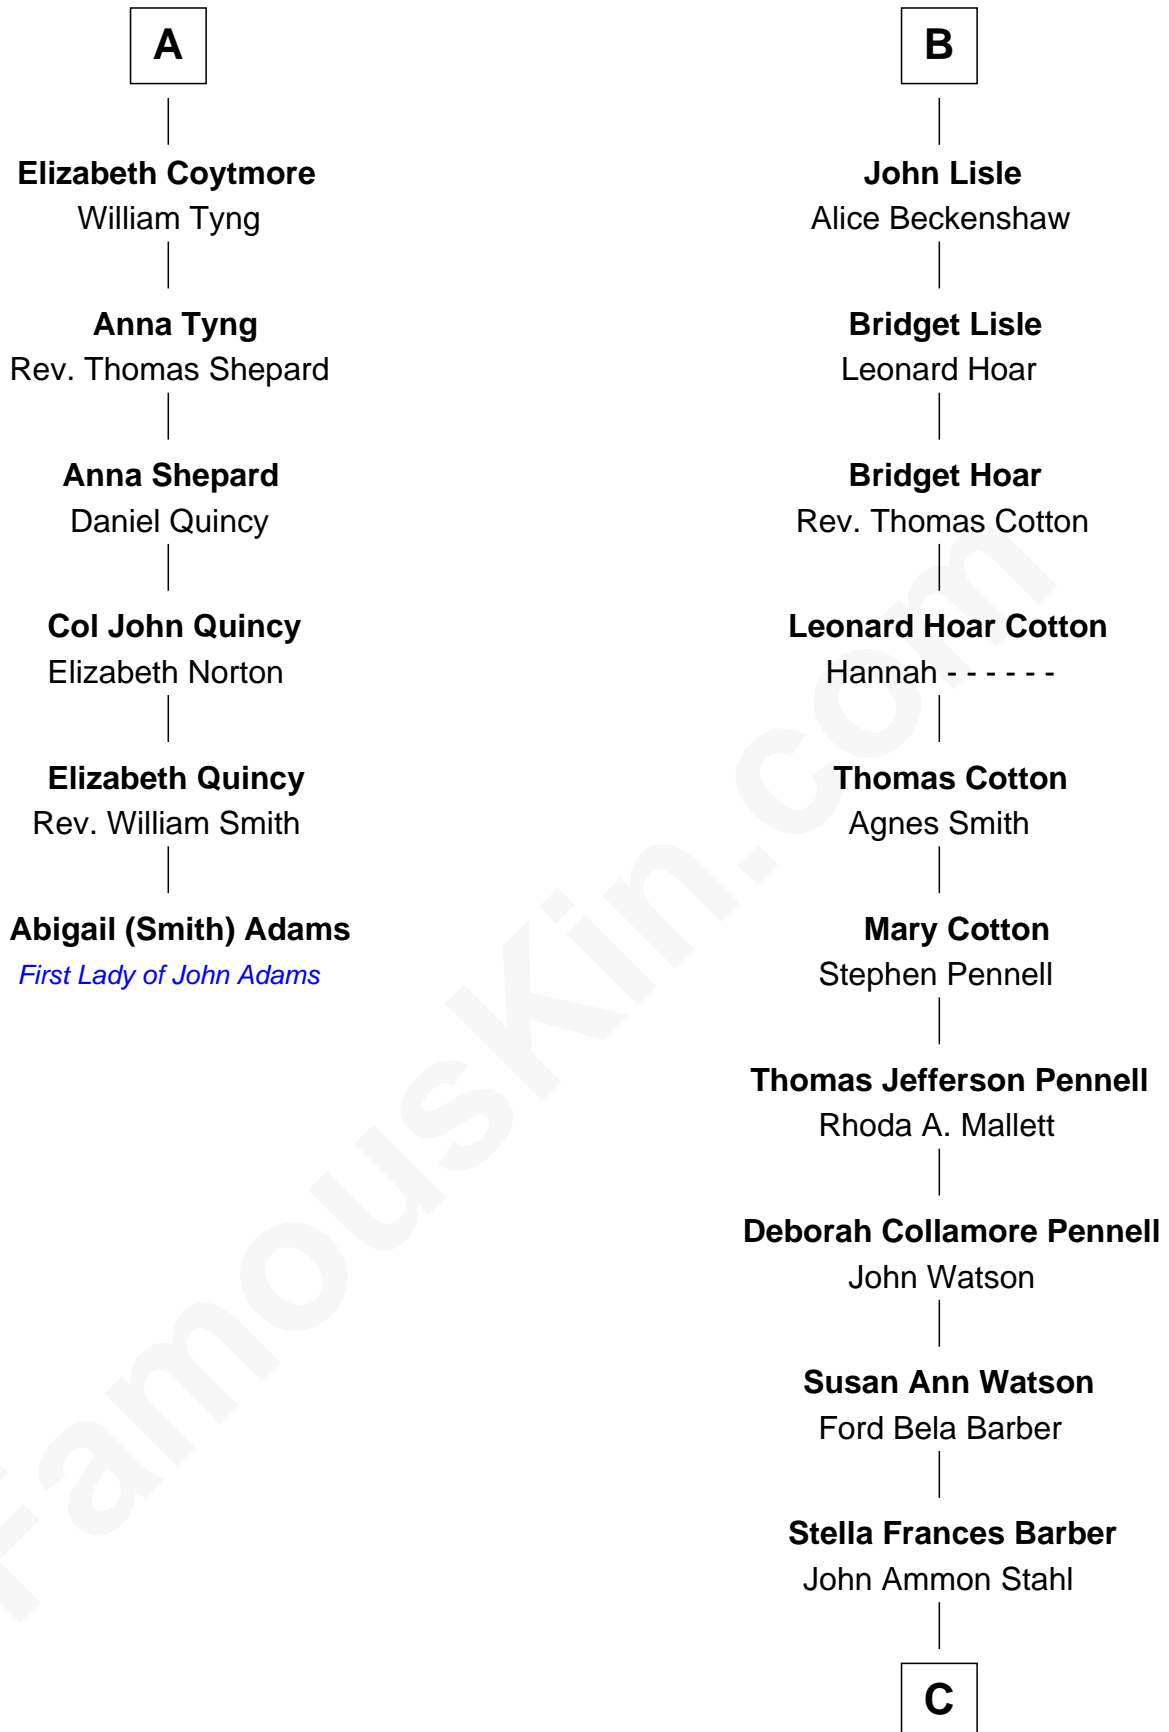

FamousKin.com

Relationship Chart of

Abigail (Smith) Adams

First Lady of President John Adams

12th cousin 6 times removed of

Warren Buffett

Chairman & CEO, Berkshire Hathaway

C