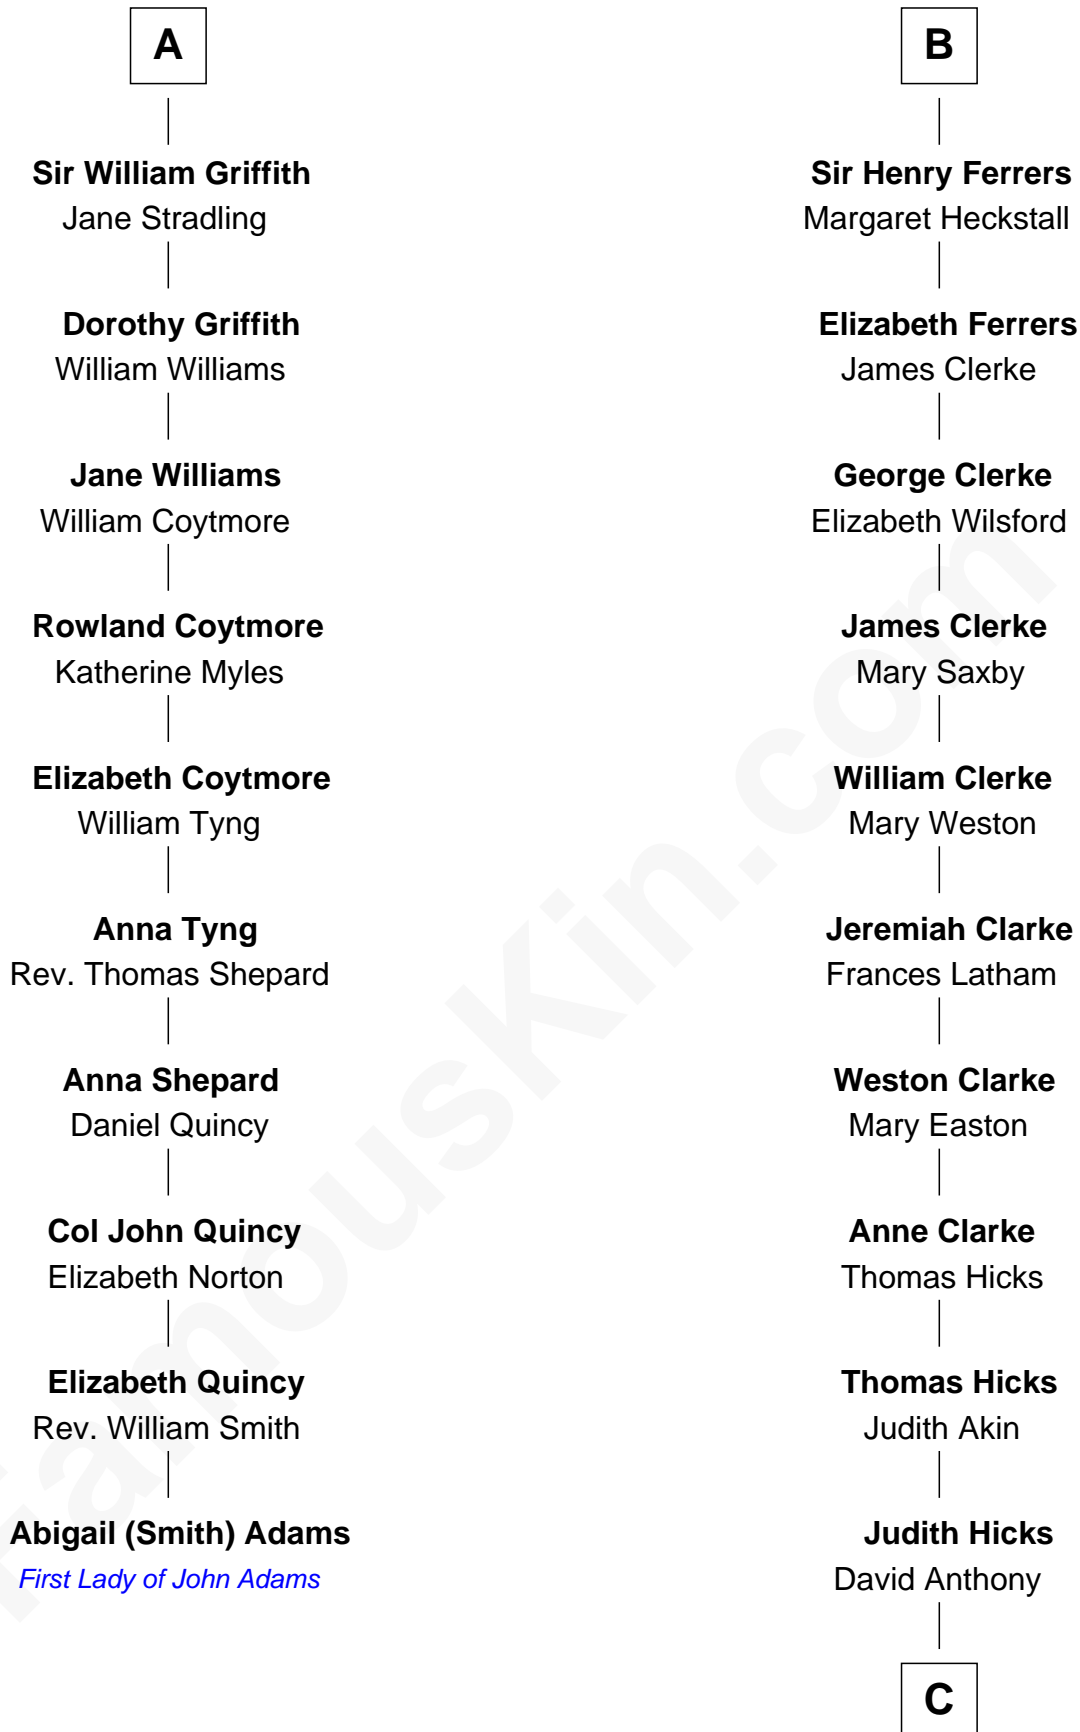

## Relationship Chart of

### Abigail (Smith) Adams

First Lady of President John Adams

16th cousin 3 times removed of

**Susan B. Anthony**

Women's Rights Advocate

**C**

**Humphrey Anthony**

Hannah Lapham

**Daniel Anthony**

Lucy Read

**Susan B. Anthony**

*Women's Rights Advocate*

FamousKin.com