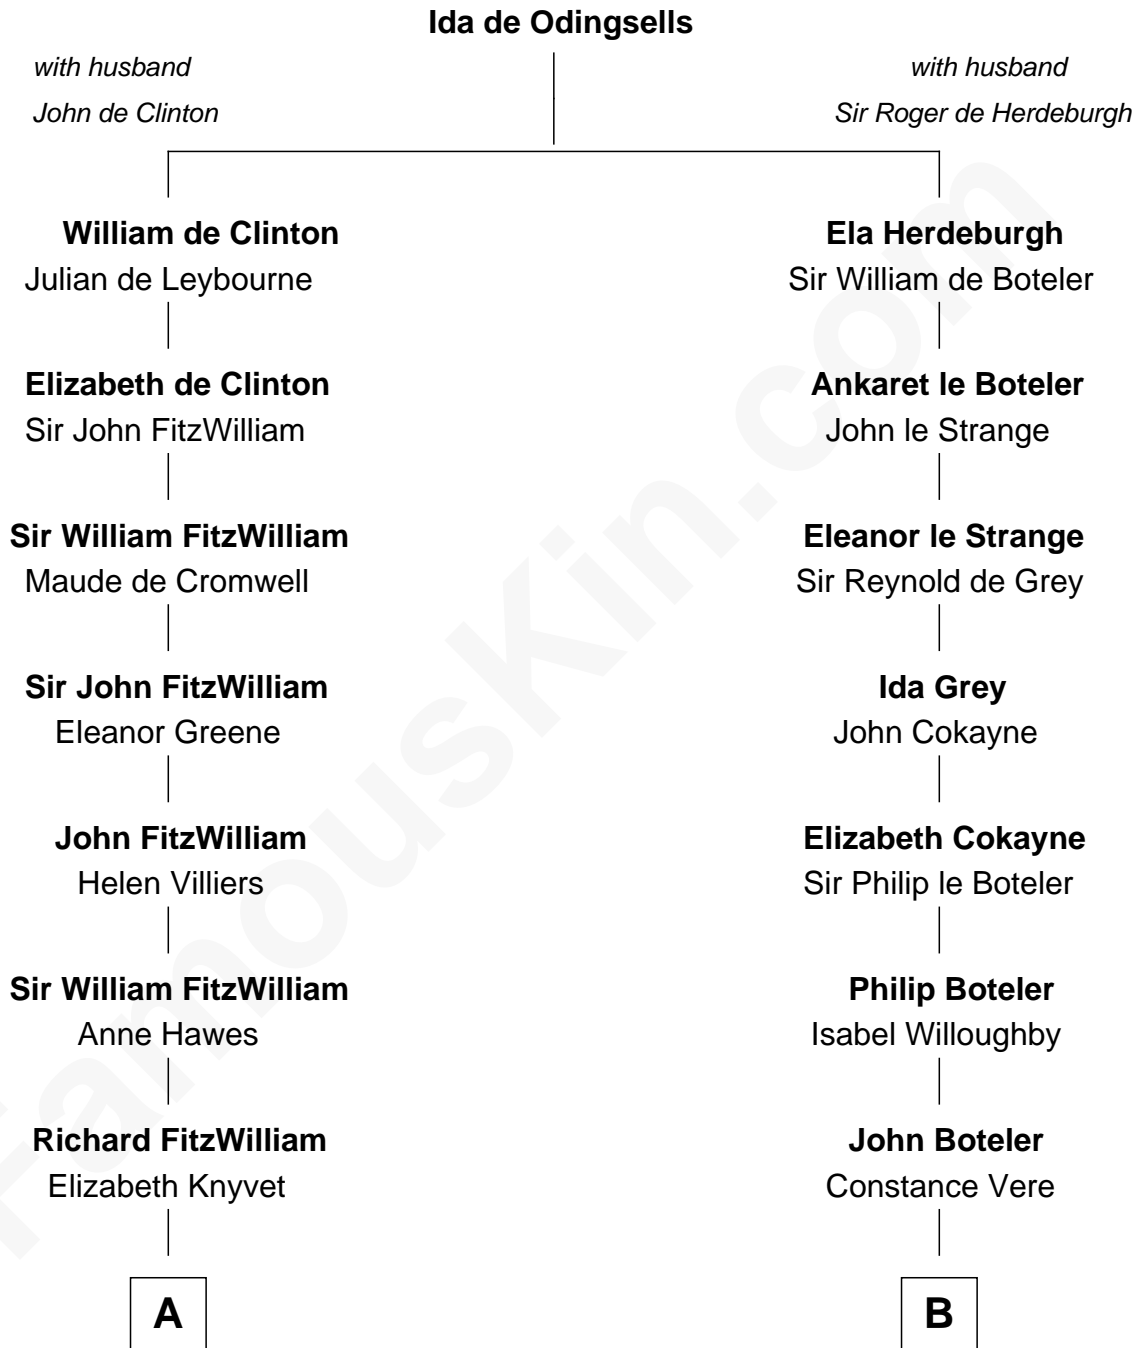

## Relationship Chart of

### Abigail (Smith) Adams

First Lady of President John Adams

14th cousin 5 times removed of

**Susan B. Anthony**

Women's Rights Advocate

**C**

**Humphrey Anthony**

Hannah Lapham

**Daniel Anthony**

Lucy Read

**Susan B. Anthony**

*Women's Rights Advocate*

FamousKin.com