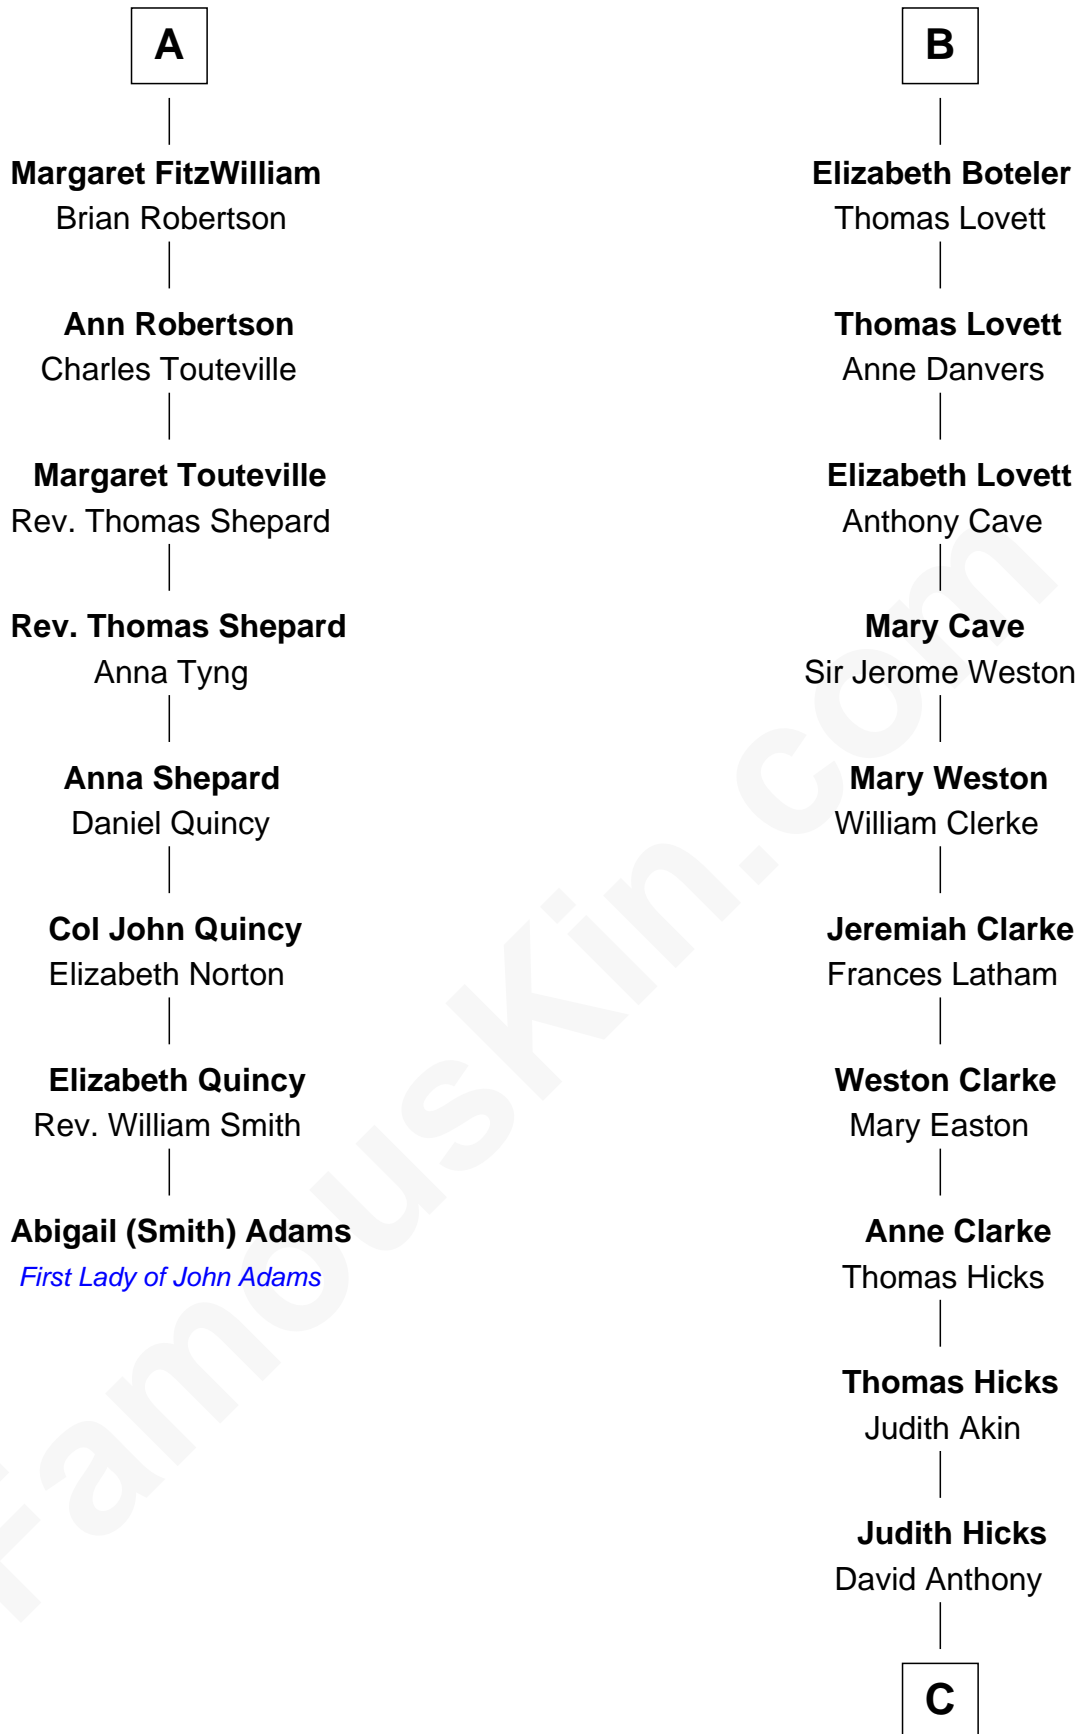

## Relationship Chart of

### Abigail (Smith) Adams

First Lady of President John Adams

14th cousin 5 times removed of

**Susan B. Anthony**

Women's Rights Advocate

**C**

**Humphrey Anthony**

Hannah Lapham

**Daniel Anthony**

Lucy Read

**Susan B. Anthony**

*Women's Rights Advocate*

FamousKin.com