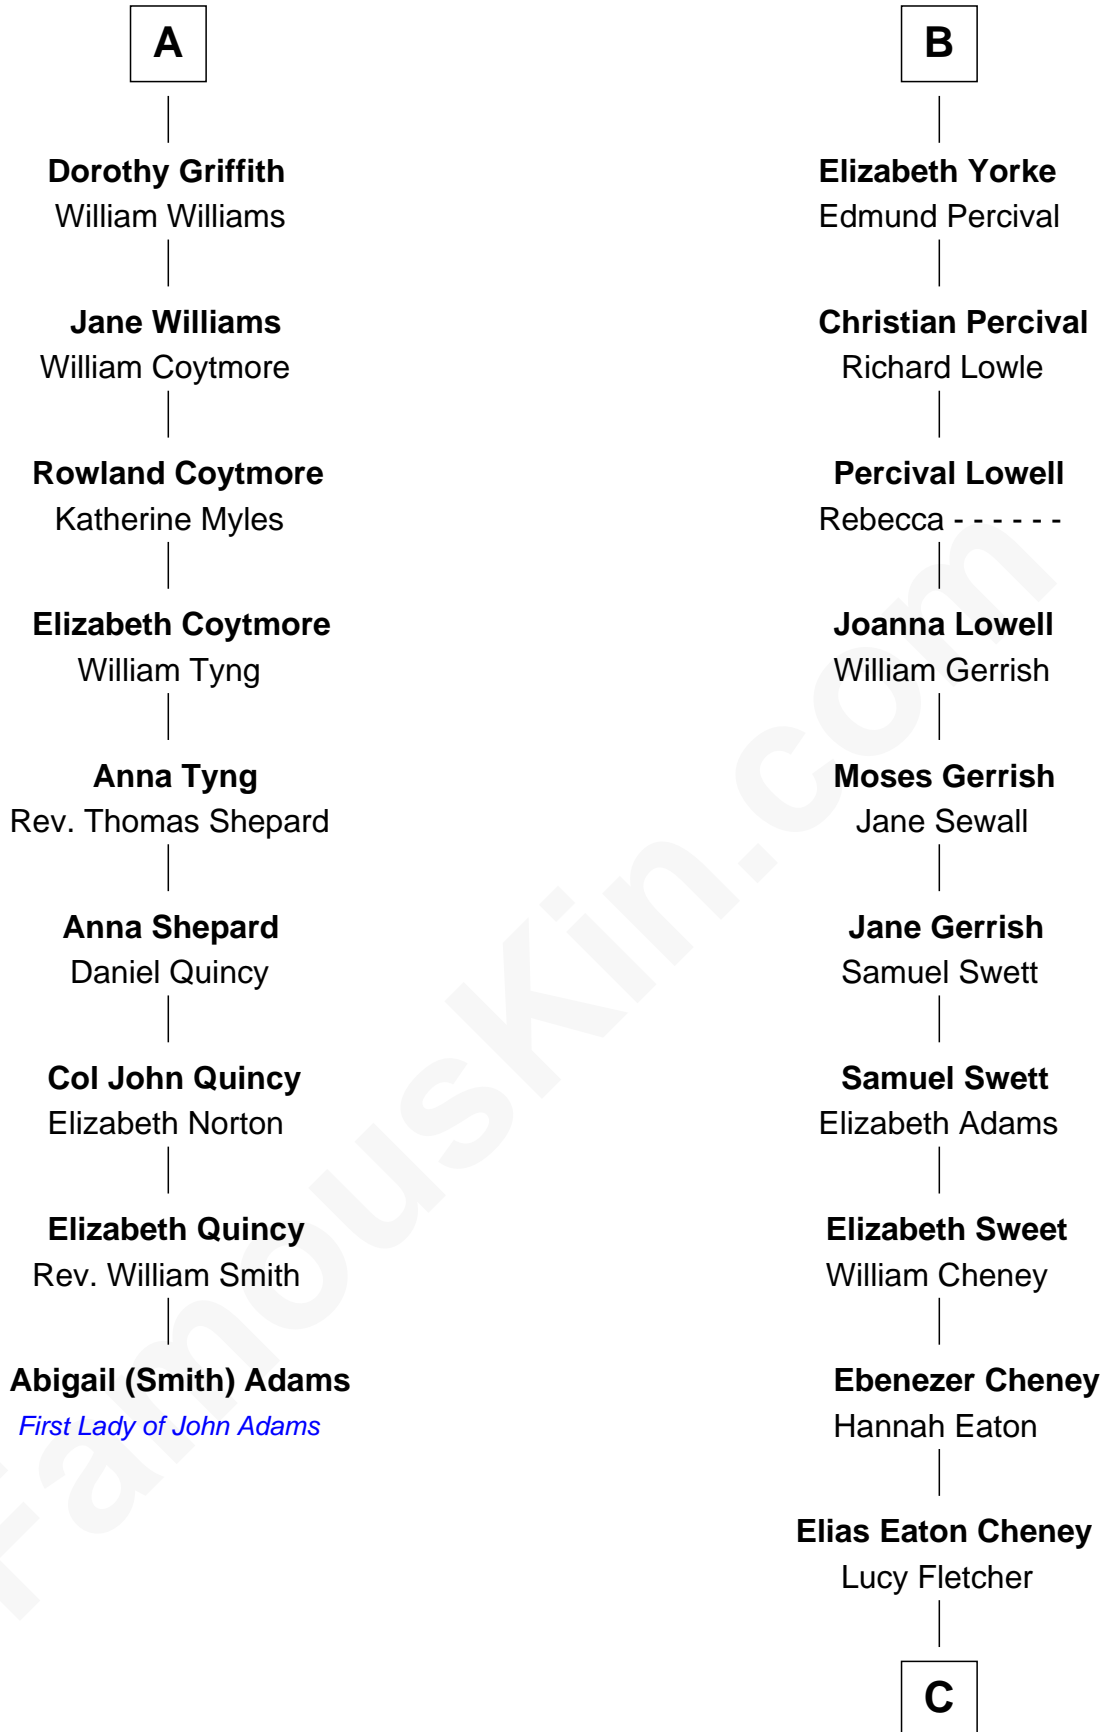

FamousKin.com

Relationship Chart of

Abigail (Smith) Adams

First Lady of President John Adams

15th cousin 5 times removed of

Dick Cheney

46th U.S. Vice-President

Humphrey de Bohun

Elizabeth Plantagenet

Sir William de Bohun
Elizabeth de Badlesmere

Elizabeth de Bohun
Sir Richard Fitzalan

Elizabeth Fitzalan
Sir Robert Goushill

Joan Goushill
Sir Thomas Stanley

Margaret Stanley
Sir William Troutbeck

Joan Troutbeck
Sir William Griffith

Sir William Griffith
Jane Stradling

A

Margaret de Bohun
Sir Hugh de Courtnay

Elizabeth de Courtnay
Sir Andrew Luttrell

Sir Hugh Luttrell
Catherine de Beaumont

Sir John Luttrell
Margaret Touchet

Sir James Luttrell
Elizabeth Courtnay

Sir Hugh Luttrell
Margaret Hill

Eleanor Luttrell
Roger Yorke

B

C

Samuel Fletcher Cheney

Ella A. Phillips

Thomas Herbert Cheney