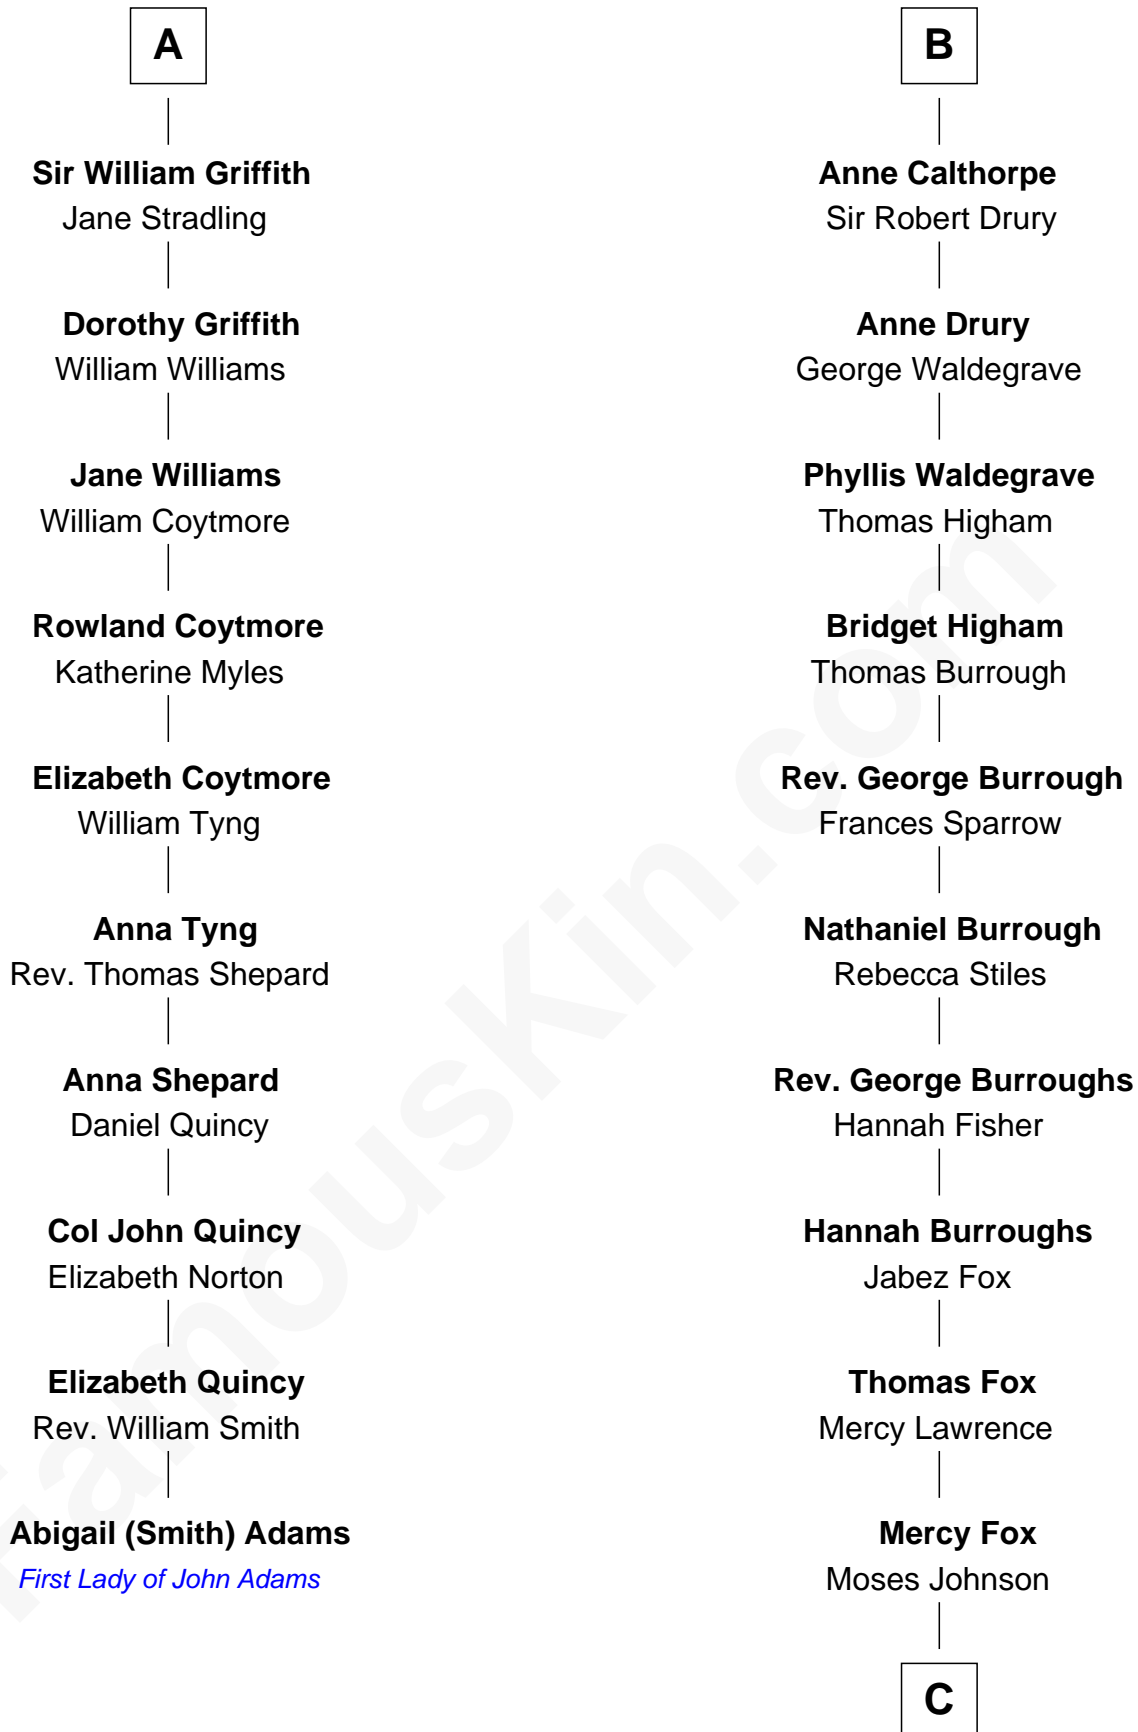

FamousKin.com

Relationship Chart of

Abigail (Smith) Adams

First Lady of President John Adams

16th cousin 5 times removed of

Walt Disney

Co-Founder of The Walt Disney Company

C

Fanny Johnson

John Call

Eber Call

Violette Lawrence

Charles Call

Henrietta Gross

Flora Call

Elias Charles Disney