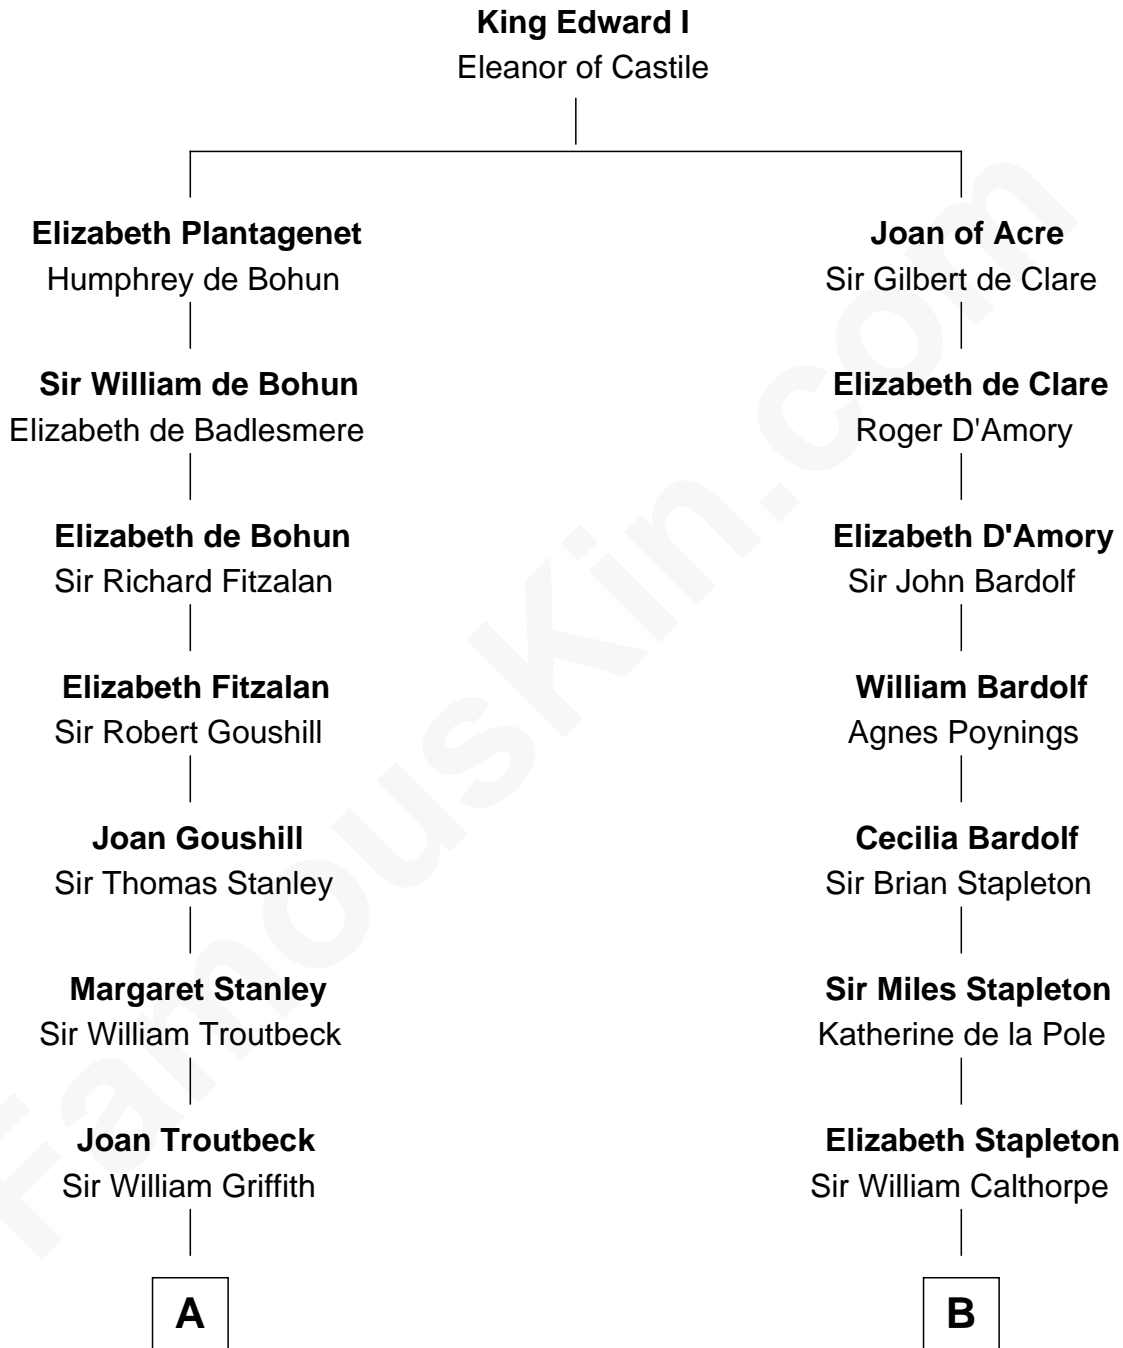

FamousKin.com

Relationship Chart of

Abigail (Smith) Adams

First Lady of President John Adams

16th cousin 5 times removed of

Walt Disney

Co-Founder of The Walt Disney Company

C

Fanny Johnson

John Call

Eber Call

Violette Lawrence

Charles Call

Henrietta Gross

Flora Call

Elias Charles Disney