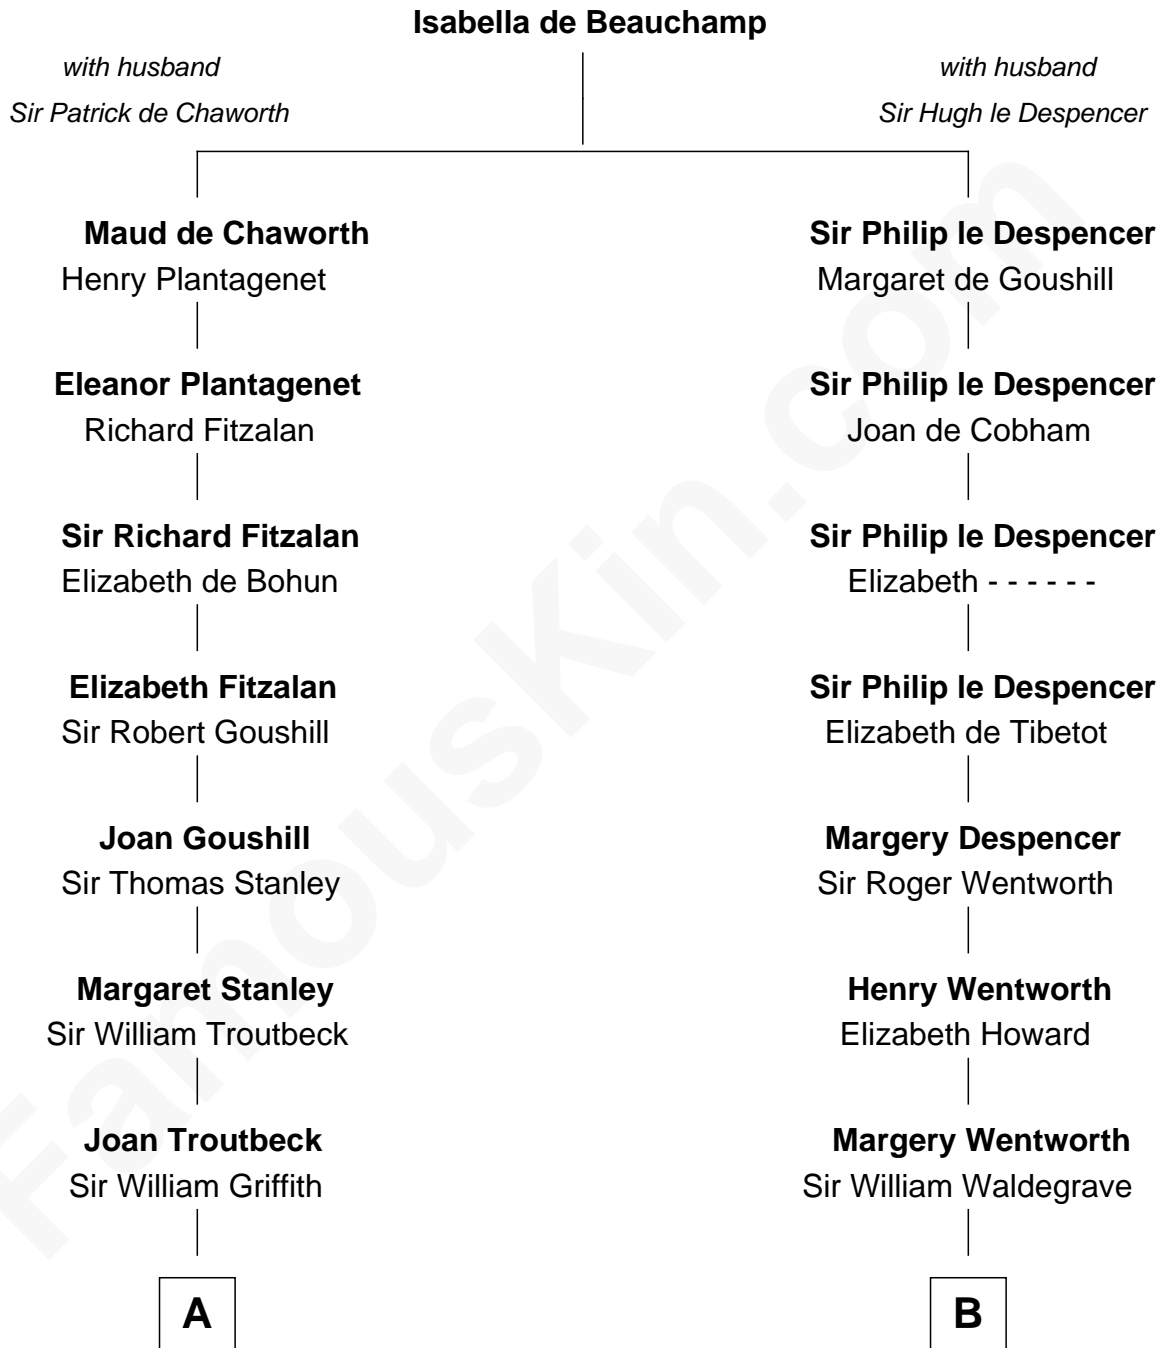

FamousKin.com

Relationship Chart of

Abigail (Smith) Adams

First Lady of President John Adams

16th cousin 4 times removed of

Walt Disney

Co-Founder of The Walt Disney Company

C

Eber Call
Violette Lawrence

Charles Call
Henrietta Gross

Flora Call
Elias Charles Disney

Walt Disney
Co-Founder of The Walt Disney Co.

FamousKin.com