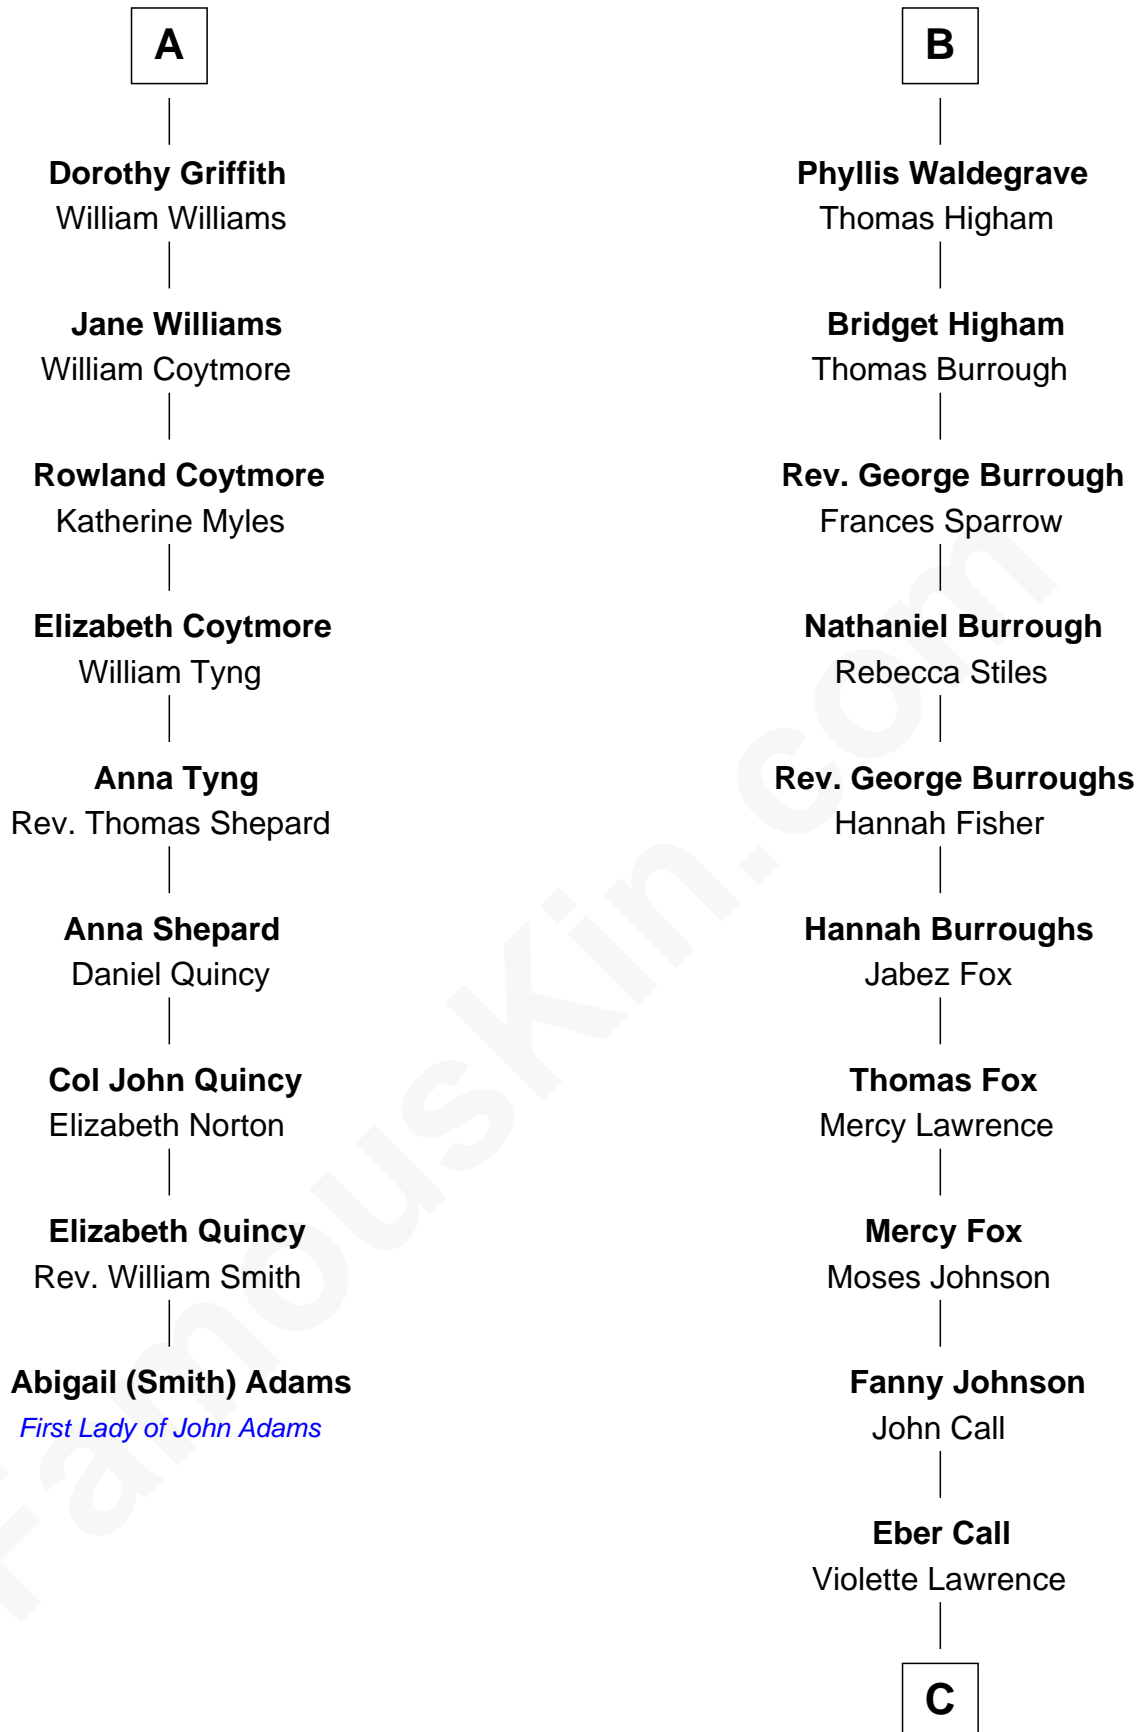

FamousKin.com

Relationship Chart of

Abigail (Smith) Adams

First Lady of President John Adams

15th cousin 4 times removed of

Walt Disney

Co-Founder of The Walt Disney Company

C

Charles Call
Henrietta Gross

Flora Call
Elias Charles Disney

Walt Disney
Co-Founder of The Walt Disney Co.

FamousKin.com