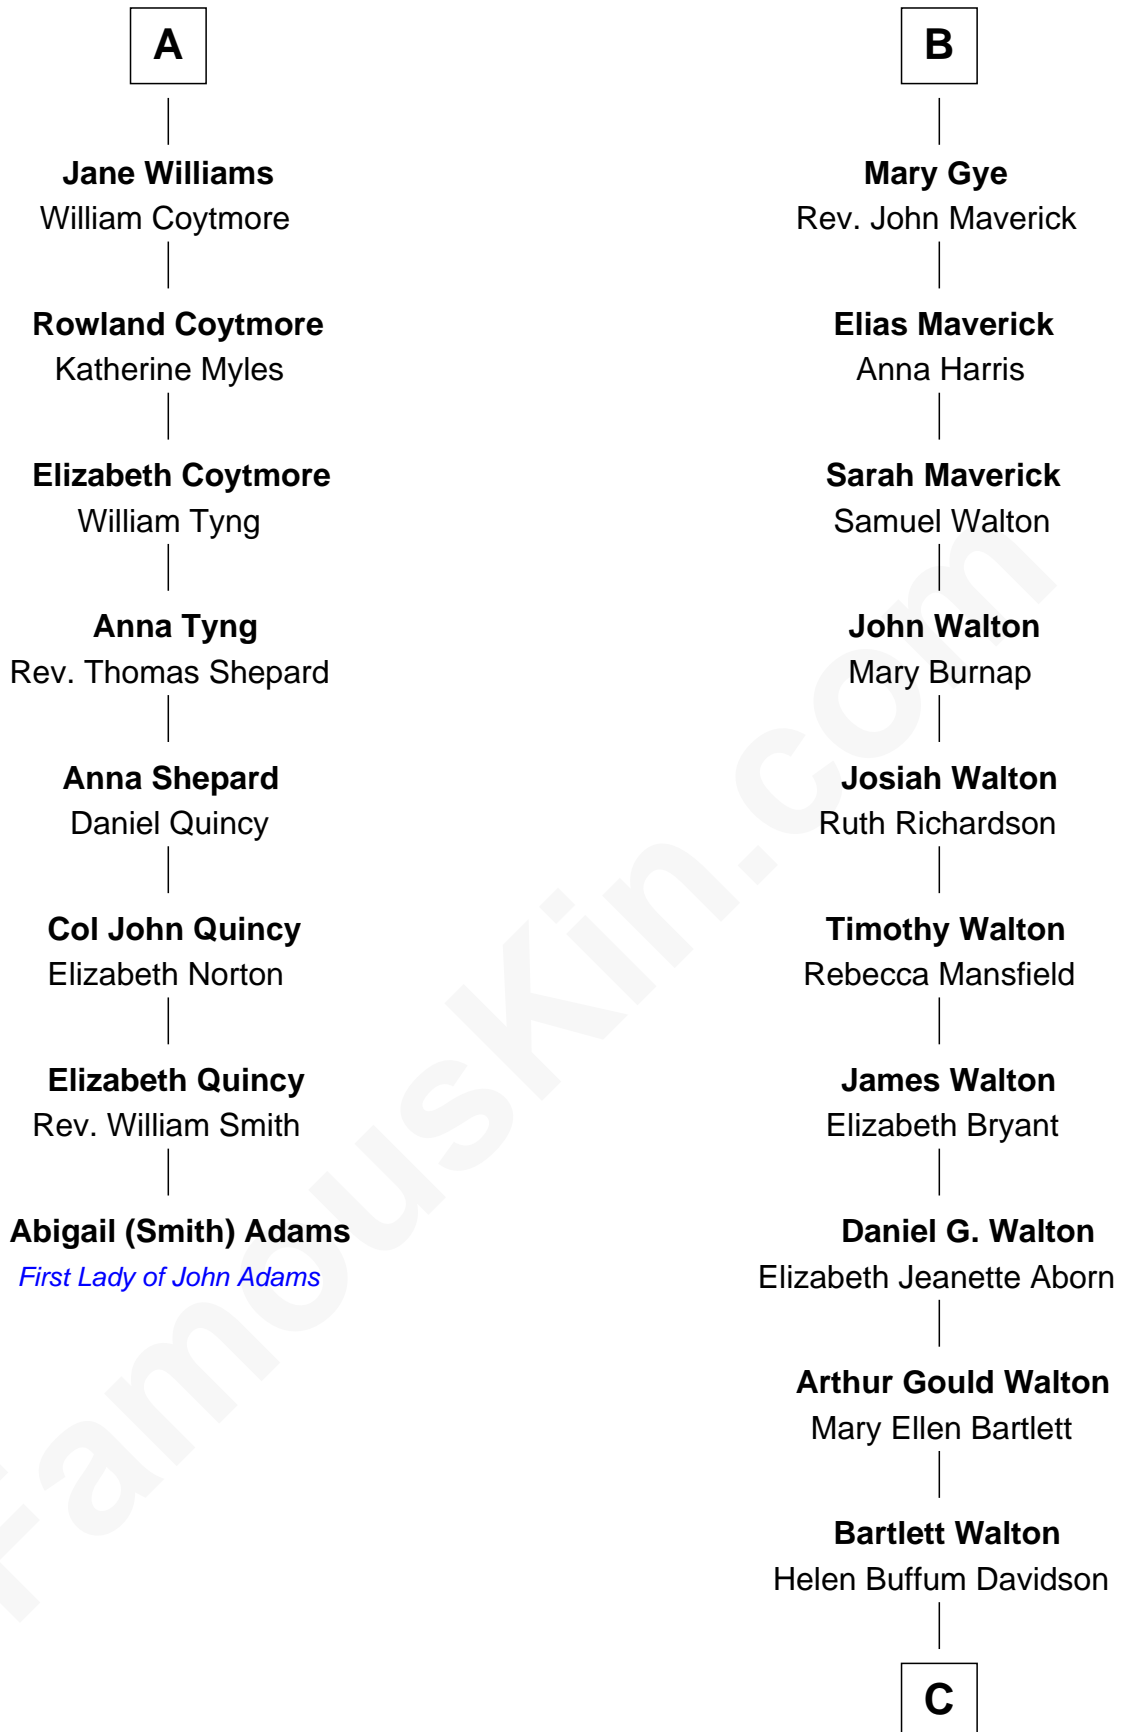

FamousKin.com

Relationship Chart of

Abigail (Smith) Adams

First Lady of President John Adams

14th cousin 5 times removed of

Paul Giamatti

TV and Movie Actor

C

Mary Claybaugh Walton
Valentine John Giamatti

Angelo Bartlett Giamatti
Toni Marilyn Smith

Paul Giamatti
TV and Movie Actor

FamousKin.com